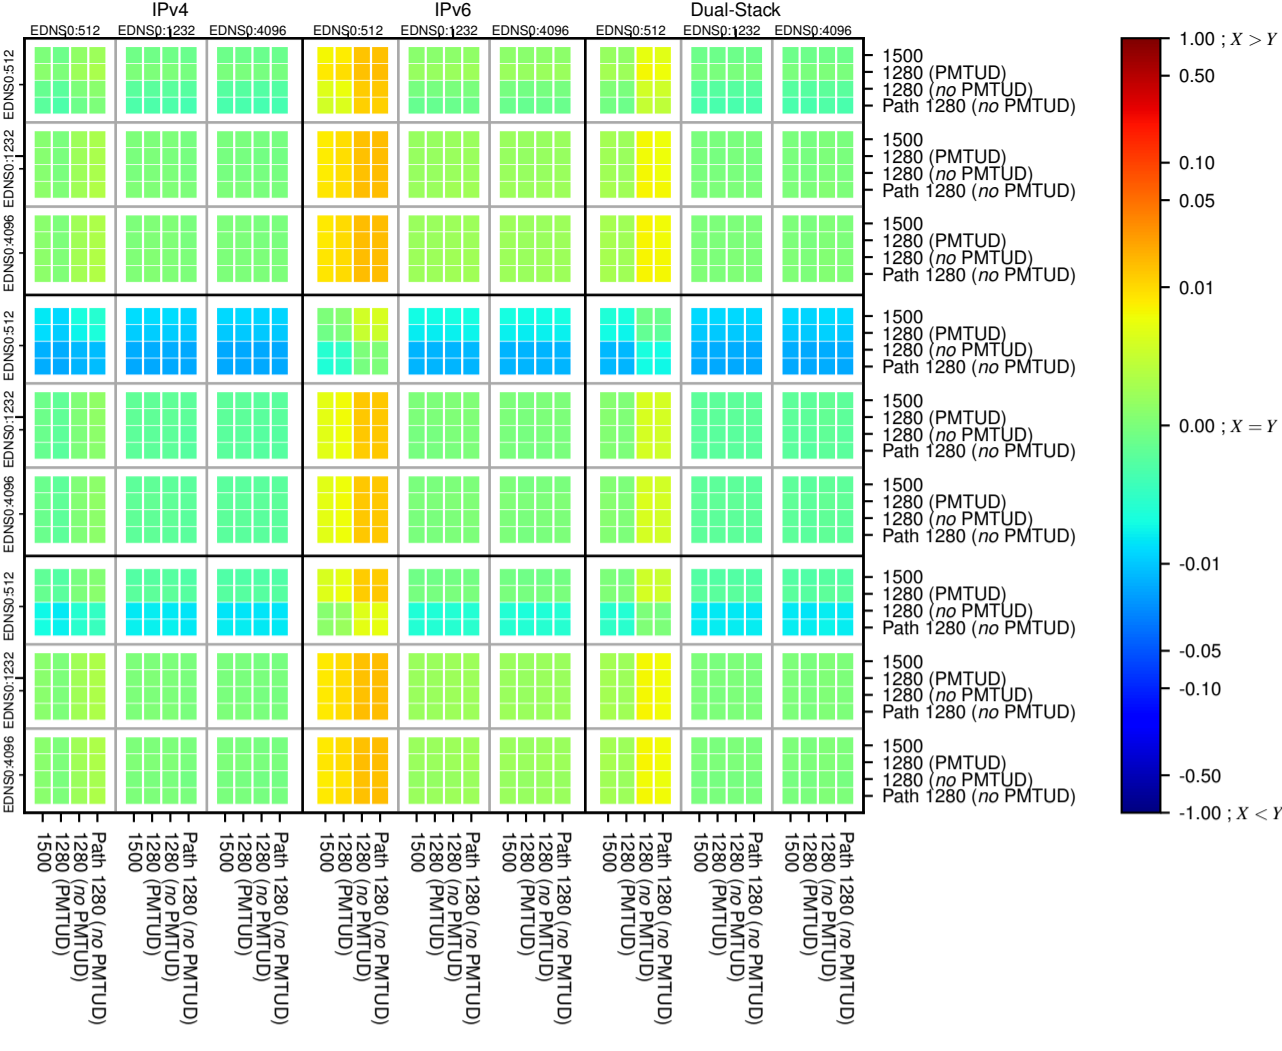

All Zones without DNSSEC for '.net'

$$f(V) = |X_{TIMEOUT} \% - SERVFAIL} - (Y_{TIMEOUT} \% - SERVFAIL)|$$

All Zones with DNSSEC for '.net'

$$f(V) = |X_{TIMEOUT} \% - SERVFAIL} - (Y_{TIMEOUT} \% - SERVFAIL)|$$

All Zones for '.net'

$$f(V) = |X_{TIMEOUT} \% - SERVFAIL} - (Y_{TIMEOUT} \% - SERVFAIL)|$$