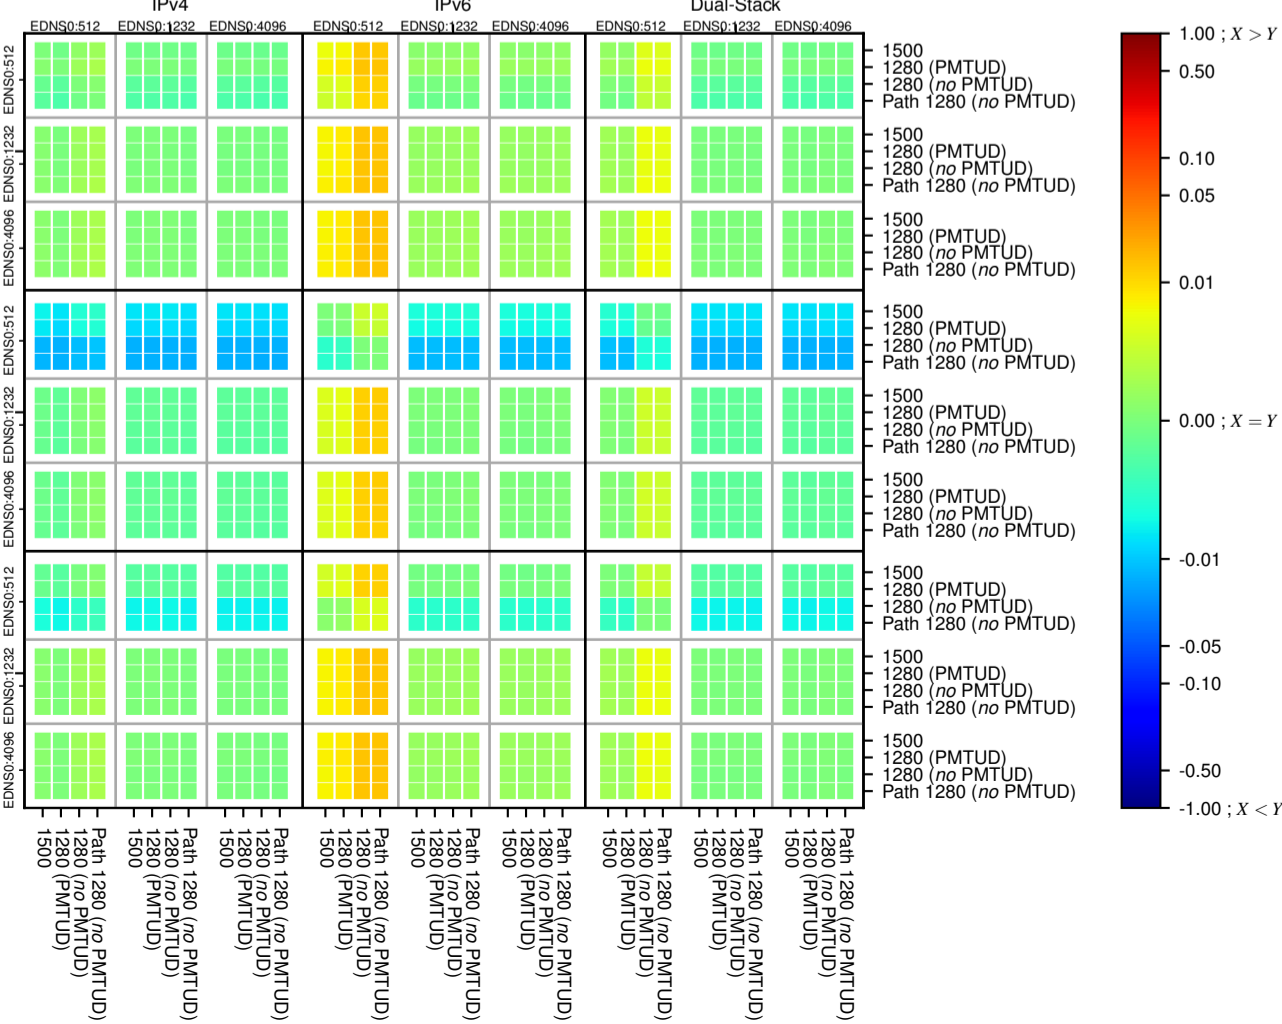

All Zones without DNSSEC for '.net'

$$f(V) = |X_{TIMEOUT} \% - SERVFAIL} - (Y_{TIMEOUT} \% - SERVFAIL)|$$

All Zones with DNSSEC for '.net'

$$f(V) = |X_{TIMEOUT} \% - SERVFAIL} - (Y_{TIMEOUT} \% - SERVFAIL)|$$

All Zones for '.net'

$$f(V) = |X_{TIMEOUT} \% - SERVFAIL} - (Y_{TIMEOUT} \% - SERVFAIL)|$$