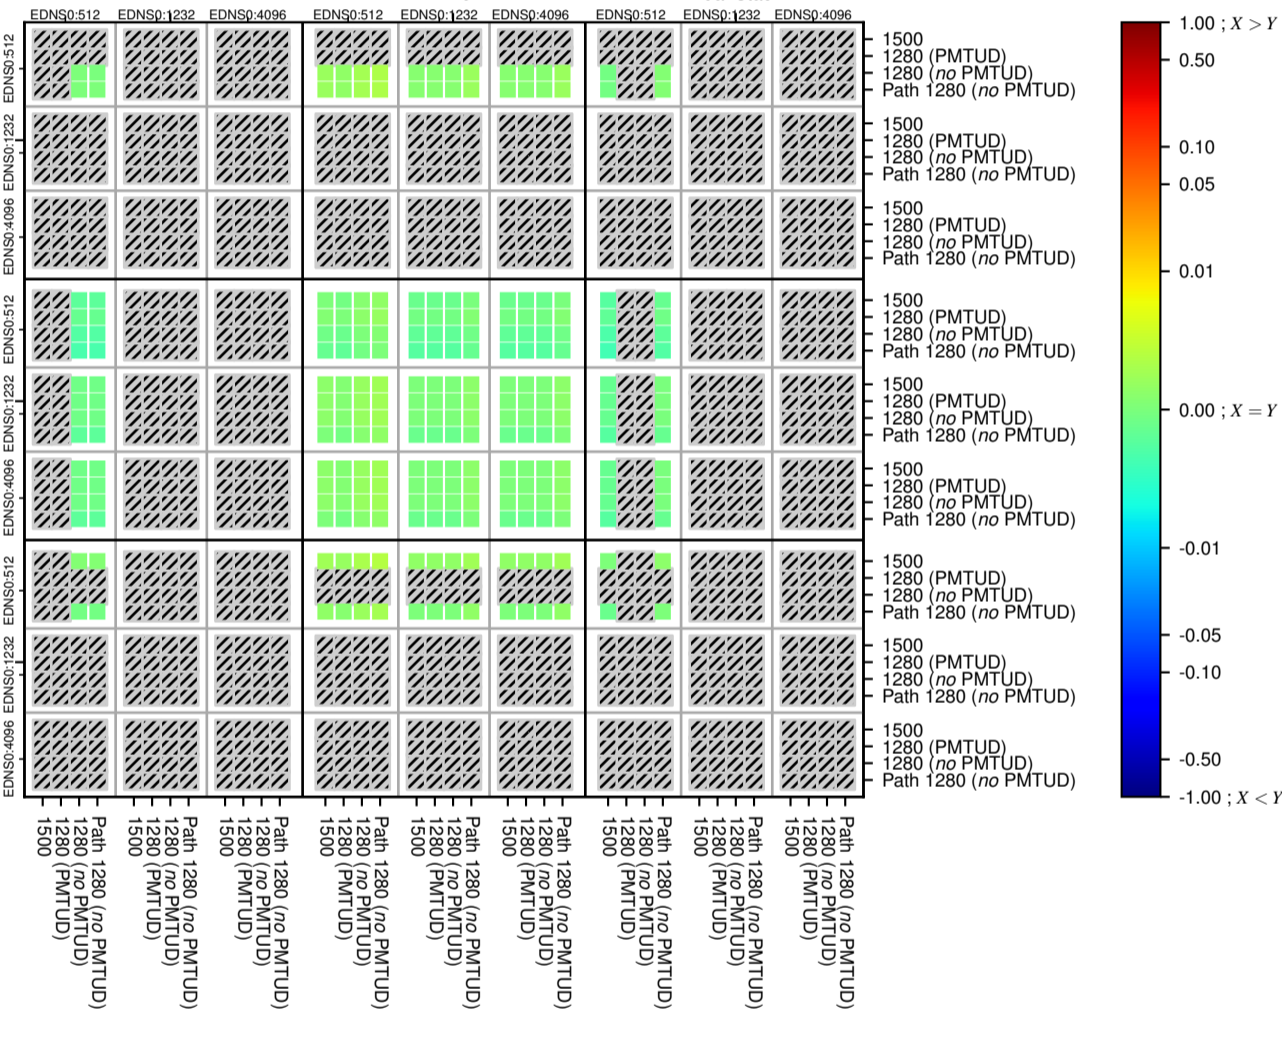

All Zones without DNSSEC for '.net'

$$f(V) = |X_{TIMEOUT} \% - SERVFAIL} - (Y_{TIMEOUT} \% - SERVFAIL)|$$

All Zones with DNSSEC for '.net'

$$f(V) = |X_{TIMEOUT} \% - SERVFAIL} - (Y_{TIMEOUT} \% - SERVFAIL)|$$

All Zones for '.net'

$$f(V) = |X_{TIMEOUT} \% - SERVFAIL} - (Y_{TIMEOUT} \% - SERVFAIL)|$$