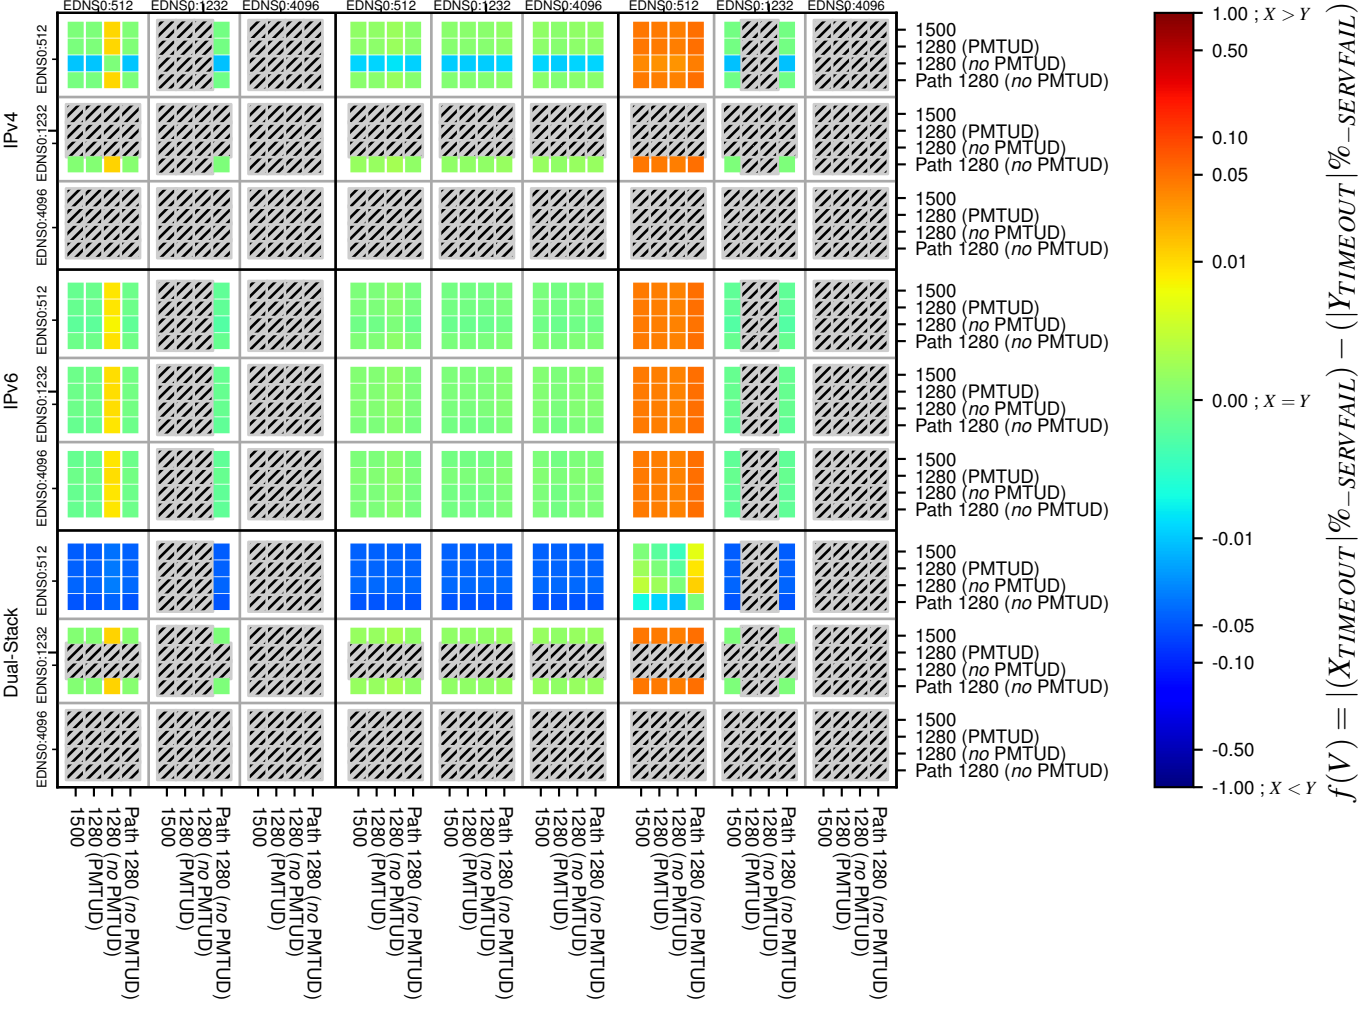

All Zones without DNSSEC for '.org'

All Zones with DNSSEC for '.org'

All Zones for '.org'

$$f(V) = |(X_{TIMEOUT} | \% - SERVFAIL) - (Y_{TIMEOUT} | \% - SERVFAIL)|$$

$$f(V) = |(X_{TIMEOUT} | \% - SERVFAIL) - (Y_{TIMEOUT} | \% - SERVFAIL)|$$

$$f(V) = |(X_{TIMEOUT} | \% - SERVFAIL) - (Y_{TIMEOUT} | \% - SERVFAIL)|$$