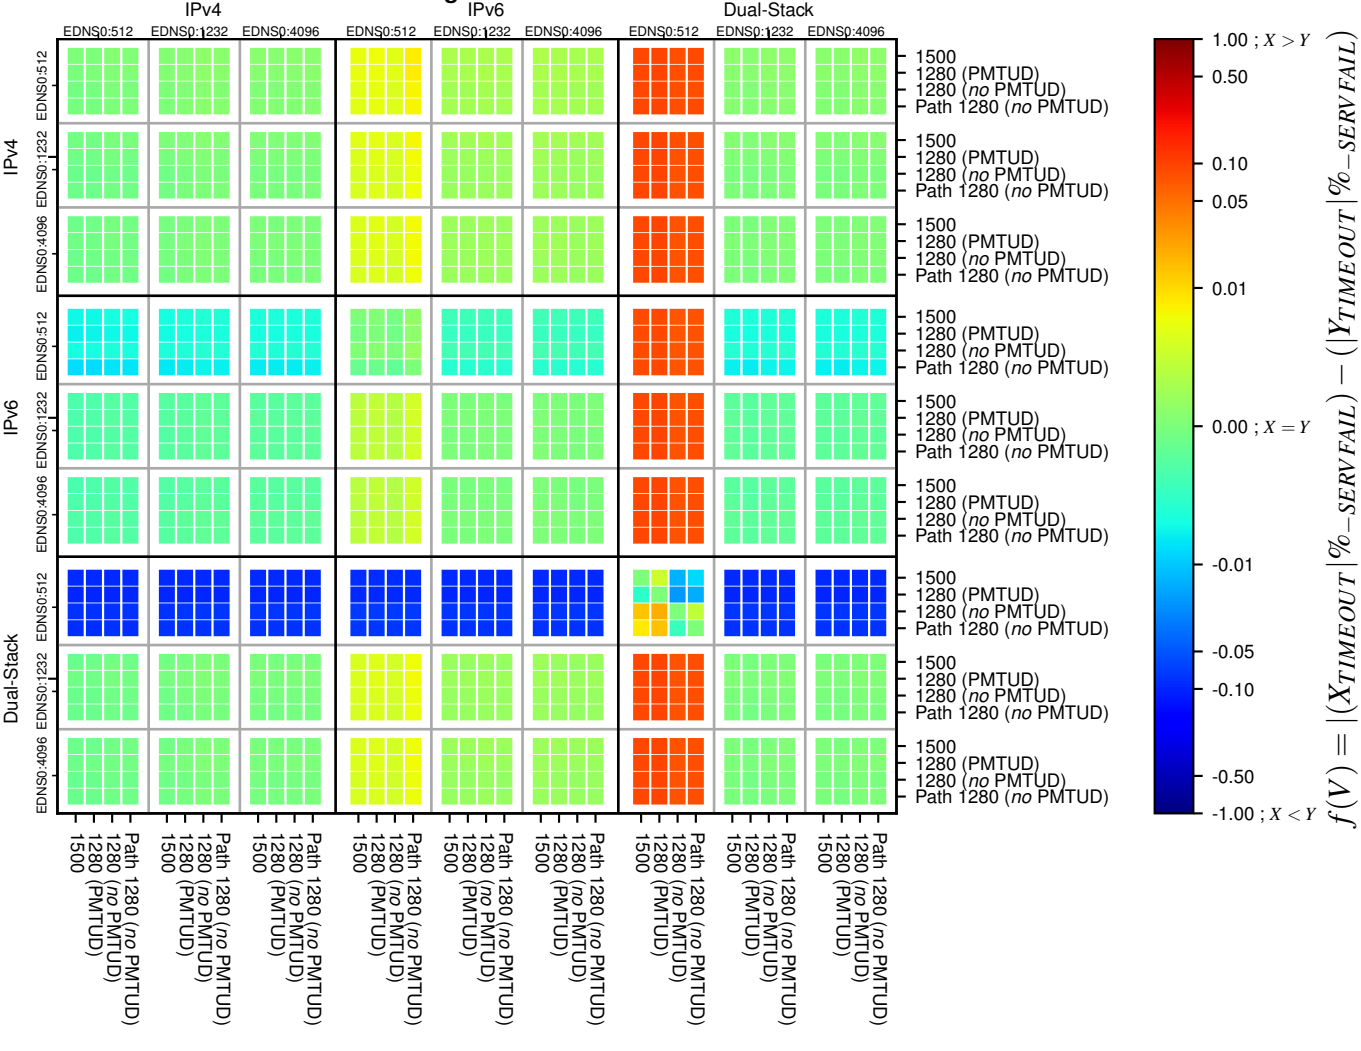

All Zones without DNSSEC for '.org'

All Zones with DNSSEC for '.org'

All Zones for '.org'

$$f(V) = |(X_{TIMEOUT} | \% - SERVFAIL) - (Y_{TIMEOUT} | \% - SERVFAIL)|$$

$$f(V) = |(X_{TIMEOUT} | \% - SERVFAIL) - (Y_{TIMEOUT} | \% - SERVFAIL)|$$

$$f(V) = |(X_{TIMEOUT} | \% - SERVFAIL) - (Y_{TIMEOUT} | \% - SERVFAIL)|$$