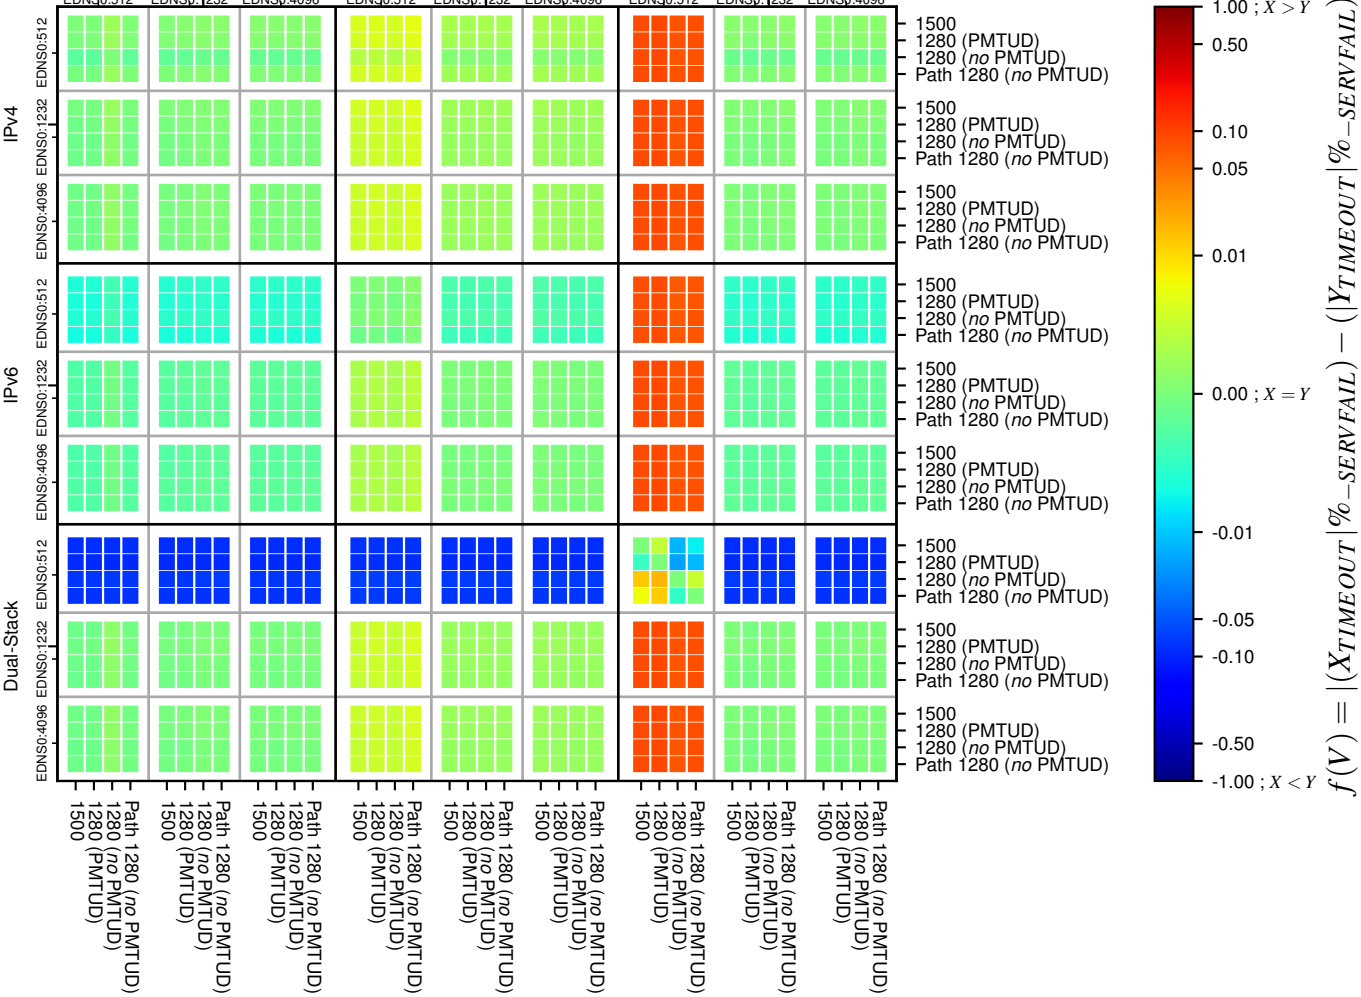

All Zones without DNSSEC for '.org'

All Zones with DNSSEC for '.org'

All Zones for '.org'

$$f(V) = |(X_{TIMEOUT} | \% - SERVFAIL) - (Y_{TIMEOUT} | \% - SERVFAIL)|$$

$$f(V) = |(X_{TIMEOUT} | \% - SERVFAIL) - (Y_{TIMEOUT} | \% - SERVFAIL)|$$

$$f(V) = |(X_{TIMEOUT} | \% - SERVFAIL) - (Y_{TIMEOUT} | \% - SERVFAIL)|$$