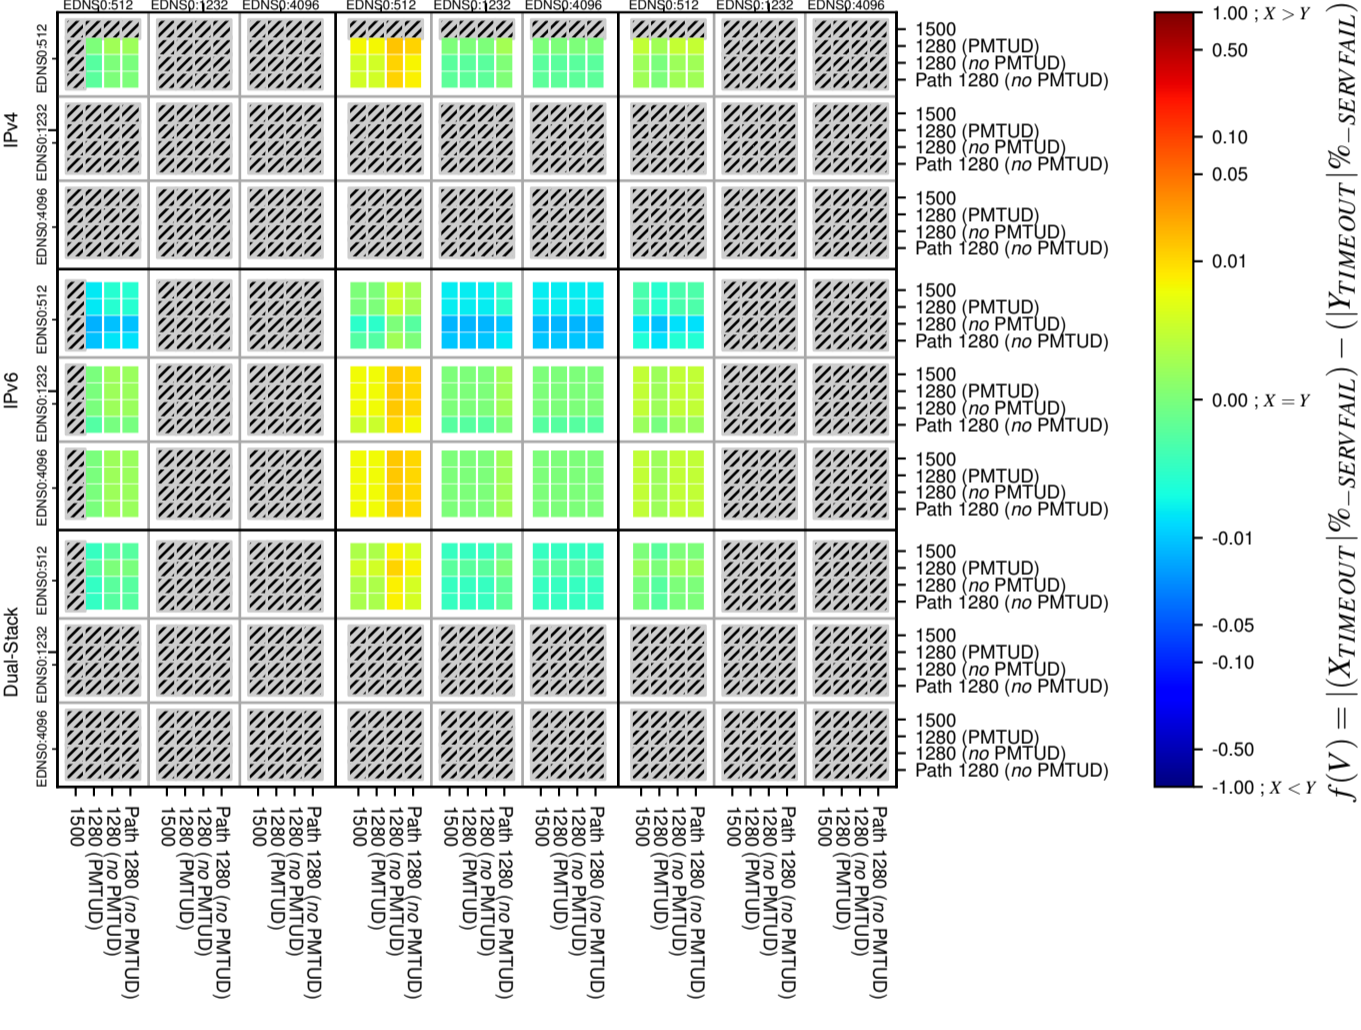

All Zones without DNSSEC for '.se'

All Zones with DNSSEC for '.se'

All Zones for '.se'