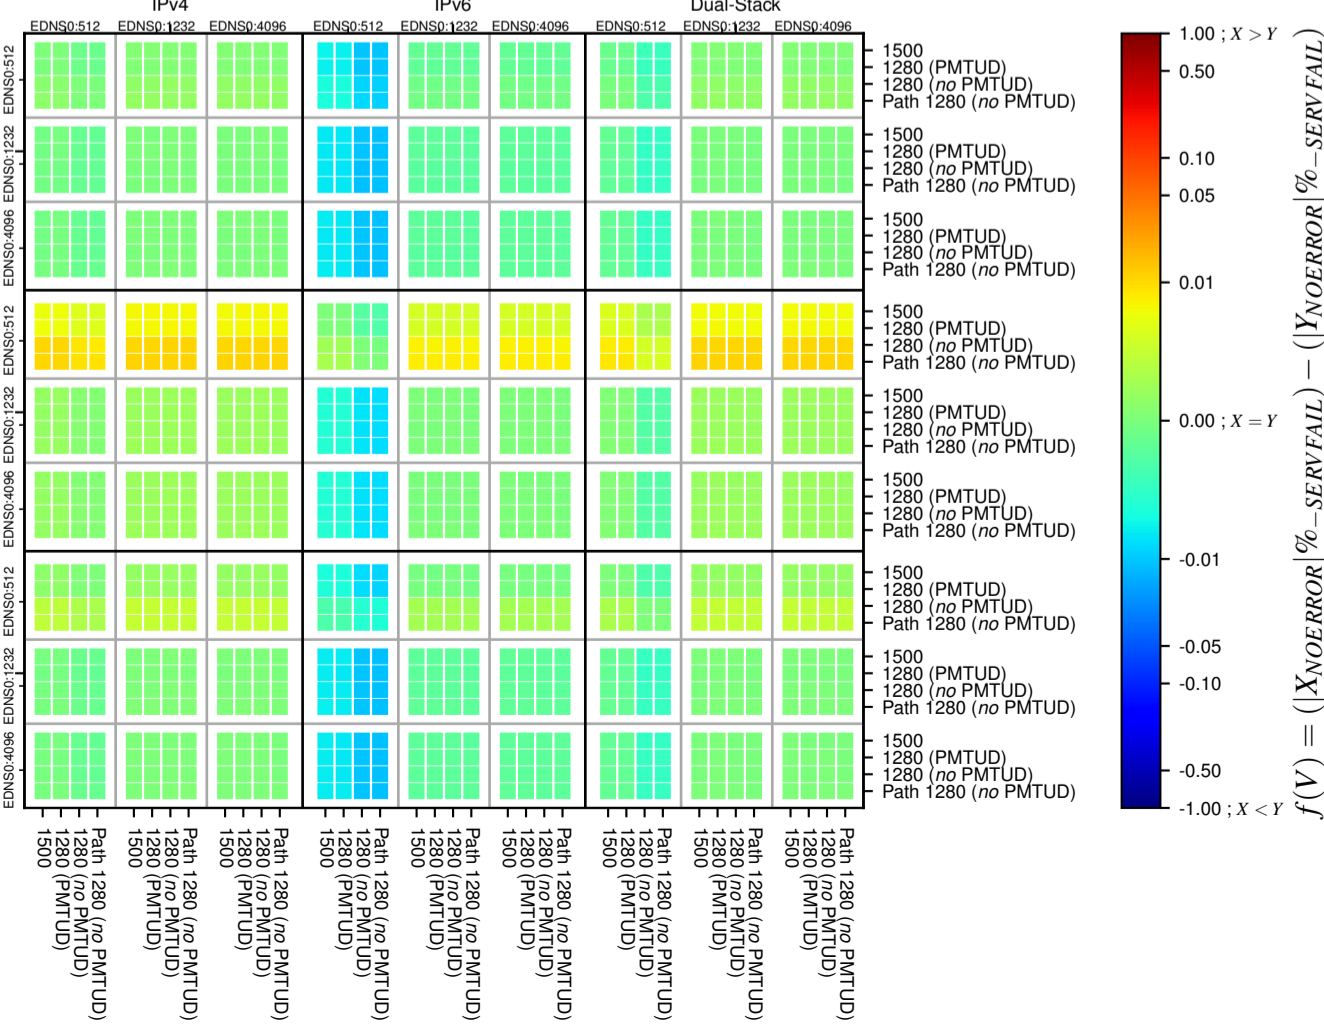

### All Zones without DNSSEC for '.com'

### All Zones for '.com'

$$f(V) = (|X_{NOERROR}| \% - SERVFAIL) - (|Y_{NOERROR}| \% - SERVFAIL)$$

$$f(V) = (|X_{NOERROR}| \% - SERVFAIL) - (|Y_{NOERROR}| \% - SERVFAIL)$$

$$f(V) = (|X_{NOERROR}| \% - SERVFAIL) - (|Y_{NOERROR}| \% - SERVFAIL)$$