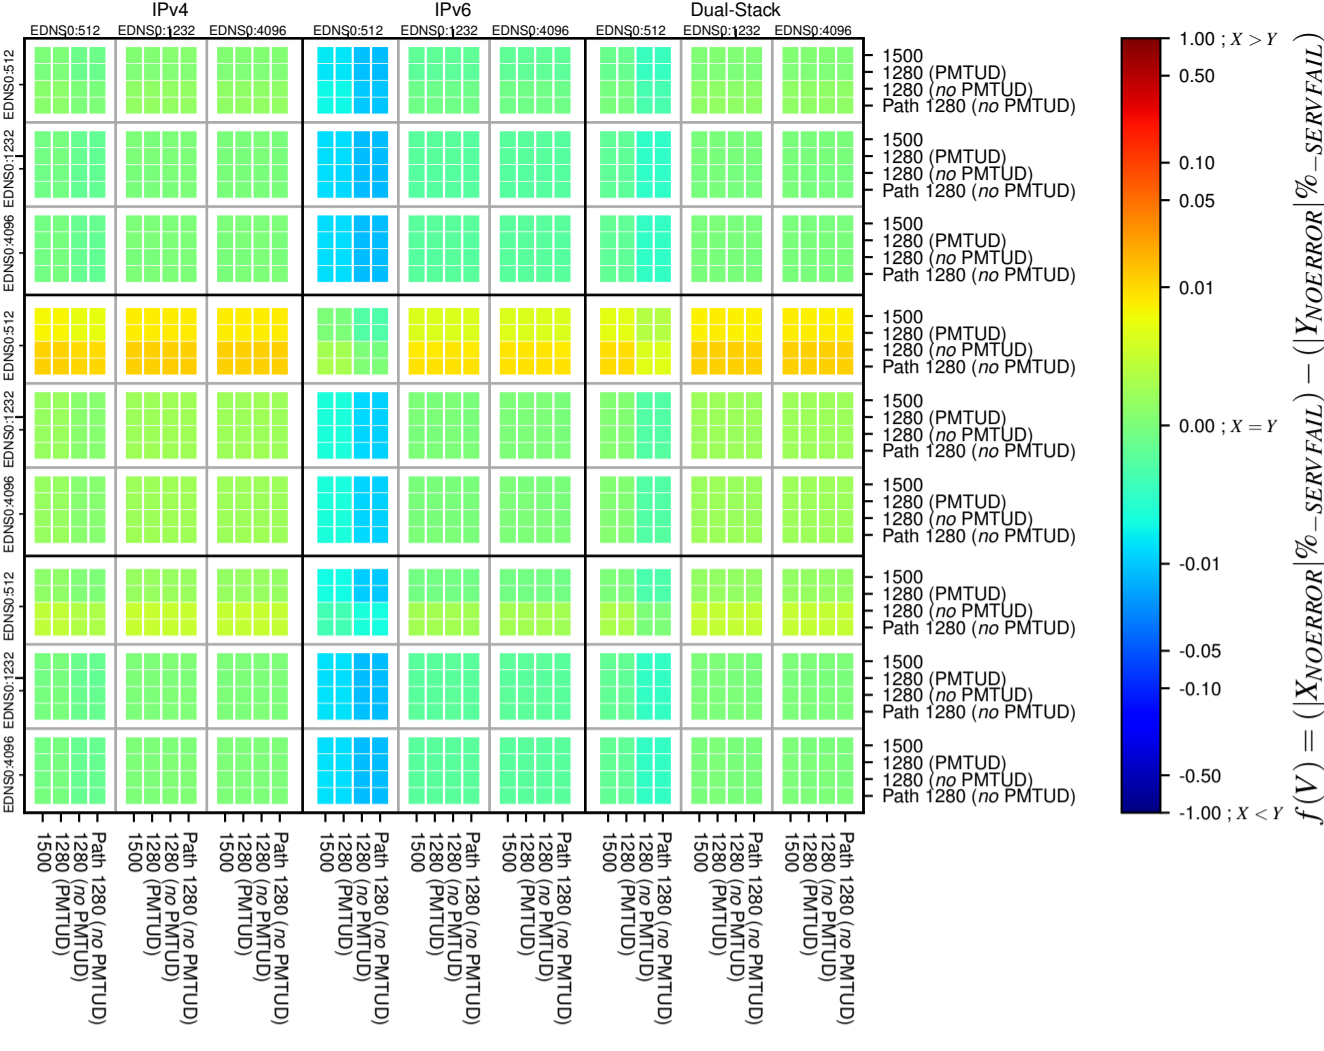

### All Zones without DNSSEC for '.com'

### All Zones for '.com'

$$f(V) = (|X_{NOERROR}| \% - SERVFAIL) - (|Y_{NOERROR}| \% - SERVFAIL)$$

$$f(V) = (|X_{NOERROR}| \% - SERVFAIL) - (|Y_{NOERROR}| \% - SERVFAIL)$$

$$f(V) = (|X_{NOERROR}| \% - SERVFAIL) - (|Y_{NOERROR}| \% - SERVFAIL)$$