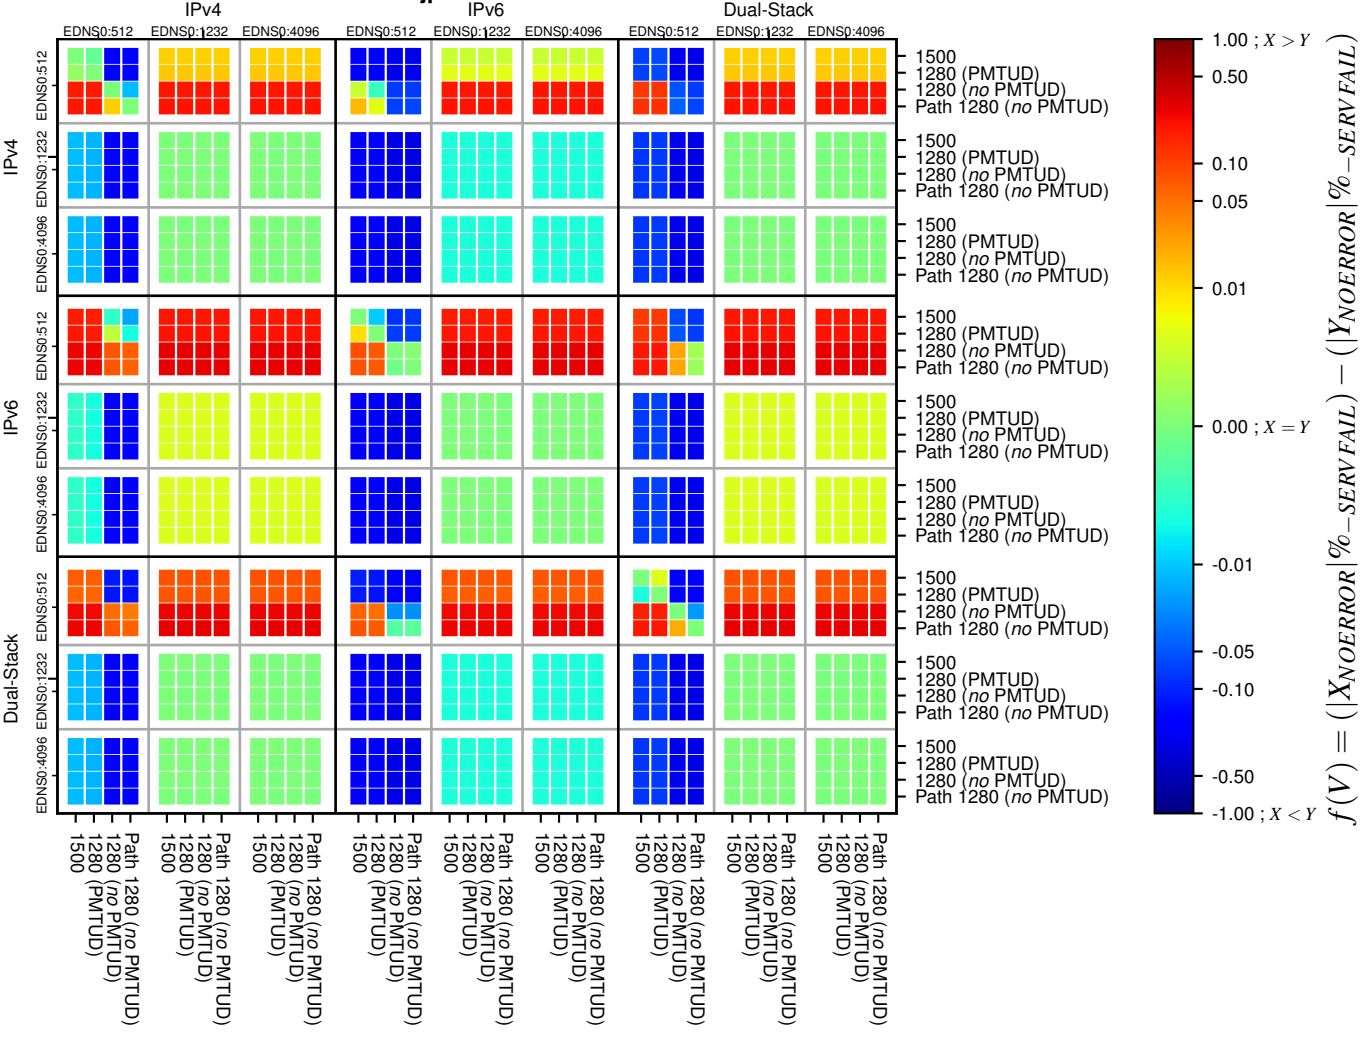

### All Zones without DNSSEC for '.jp'

### All Zones with DNSSEC for '.jp'