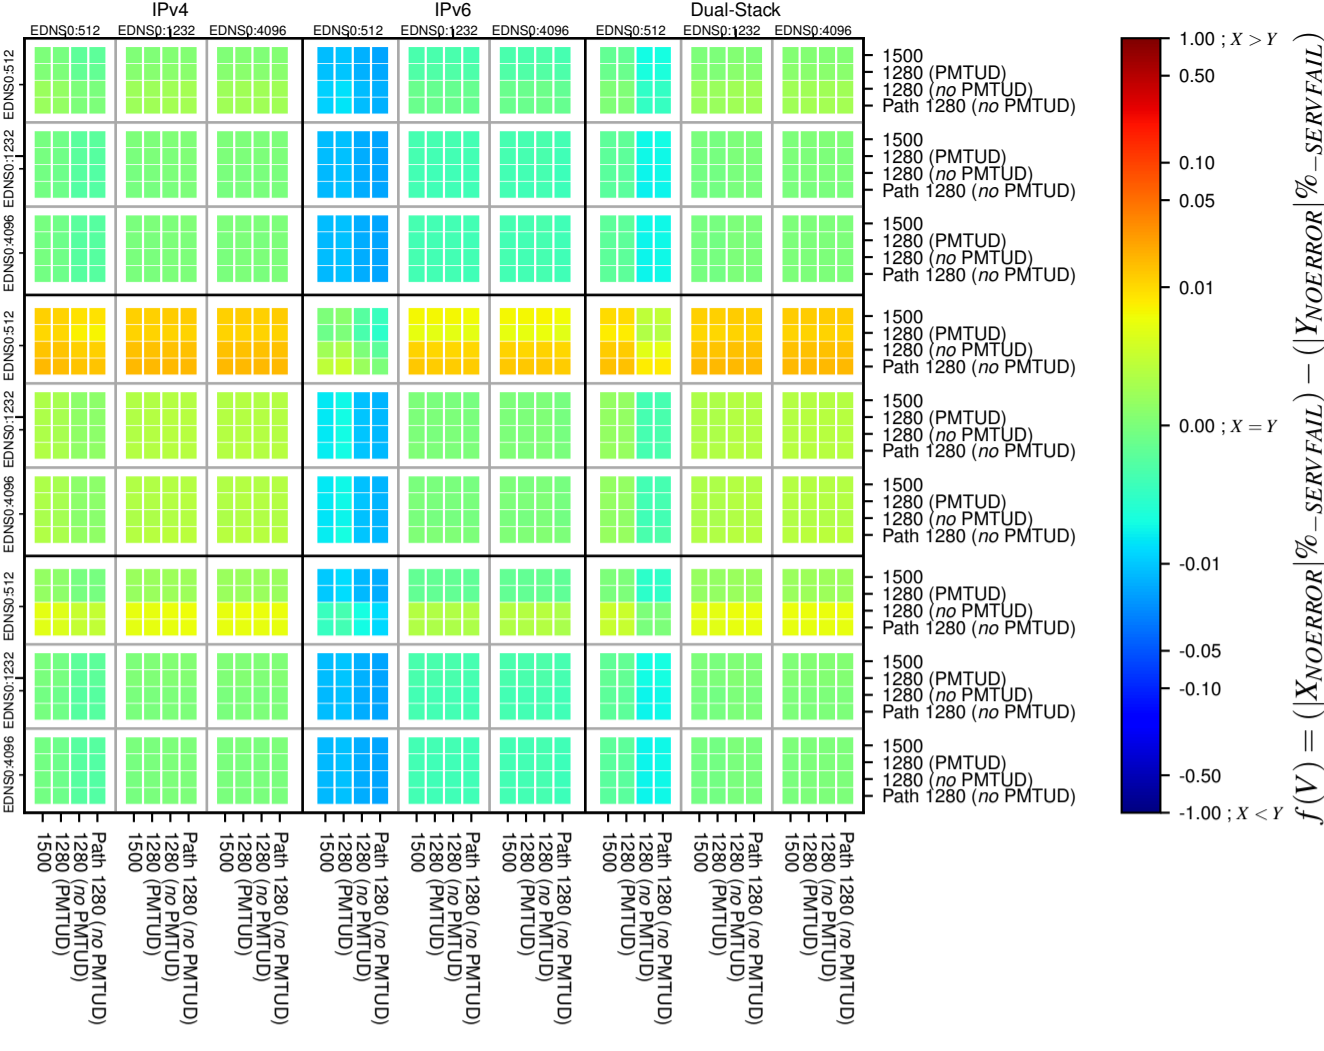

### All Zones without DNSSEC for '.net'

### All Zones with DNSSEC for '.net'