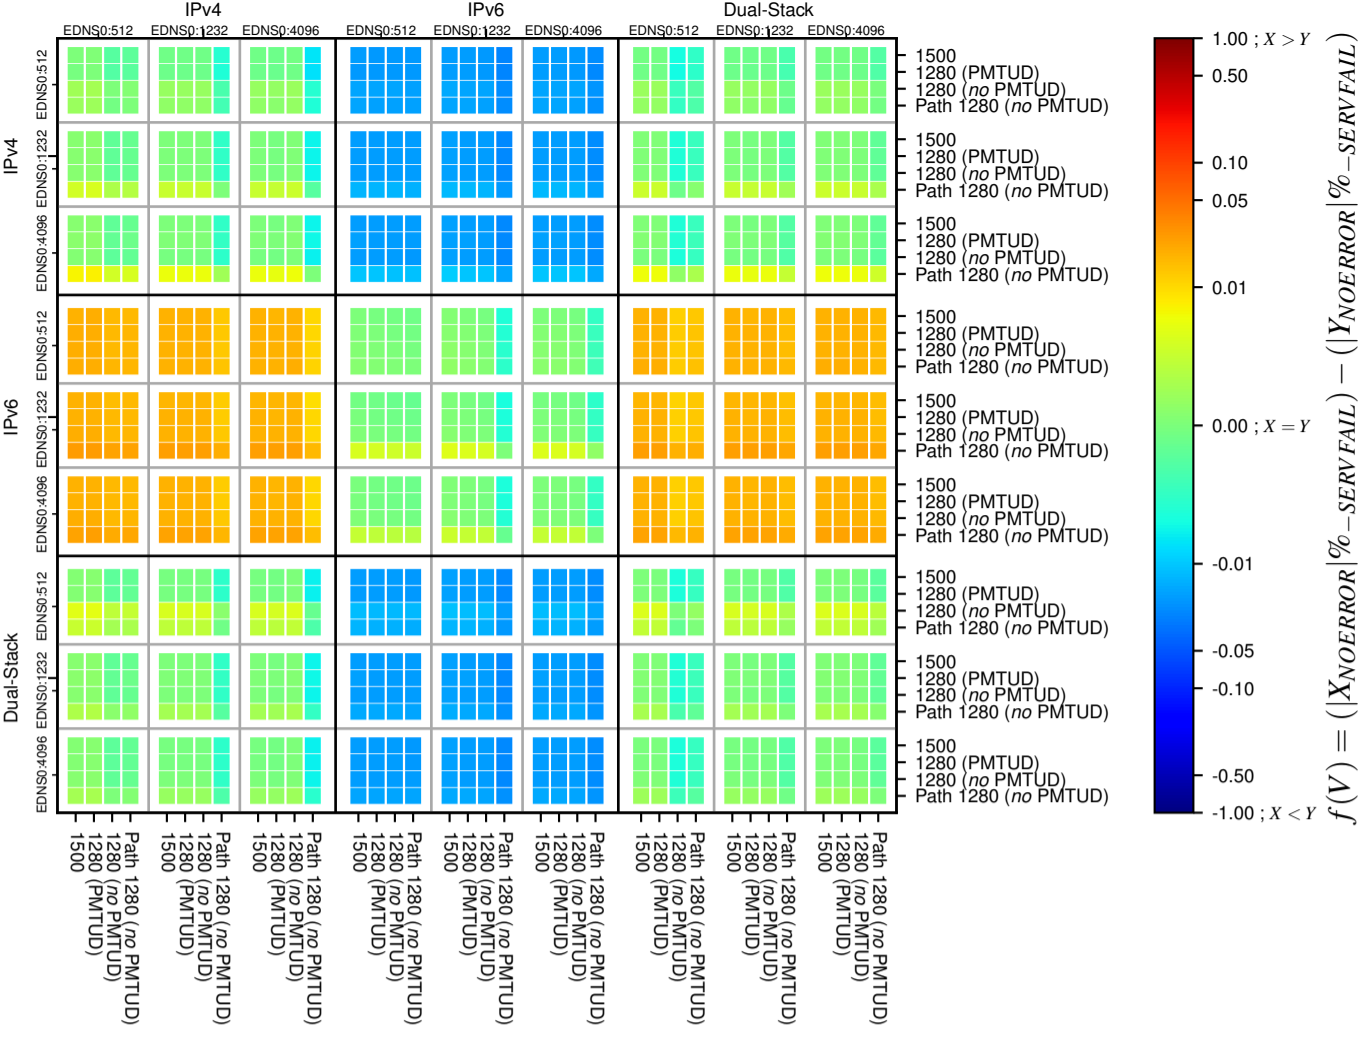

### All Zones without DNSSEC for '.nl'