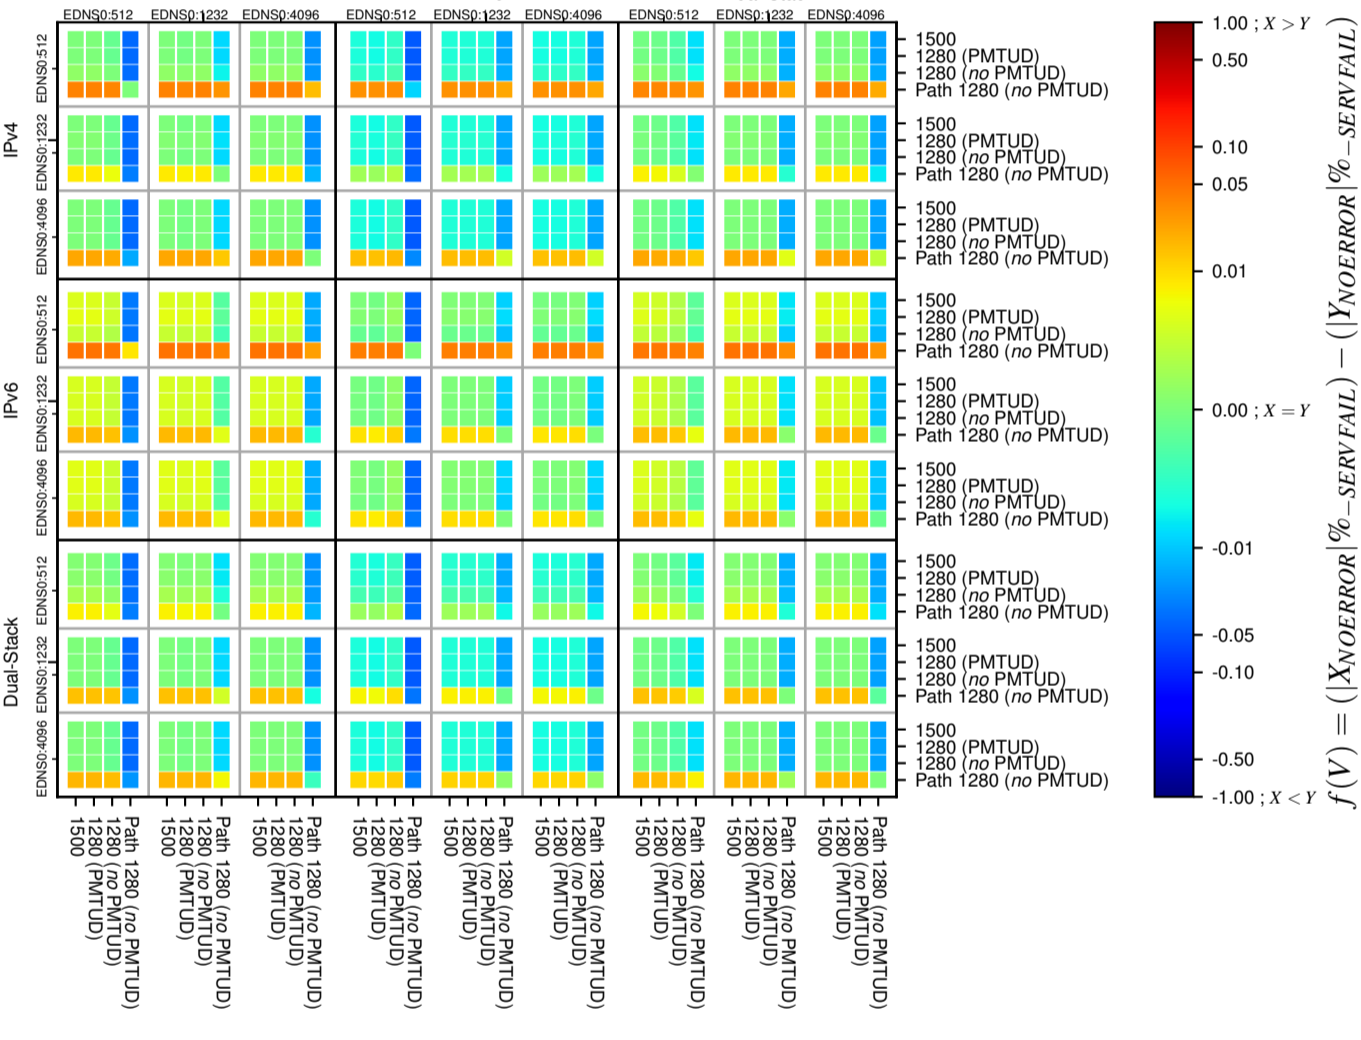

All Zones with DNSSEC for '.nl'