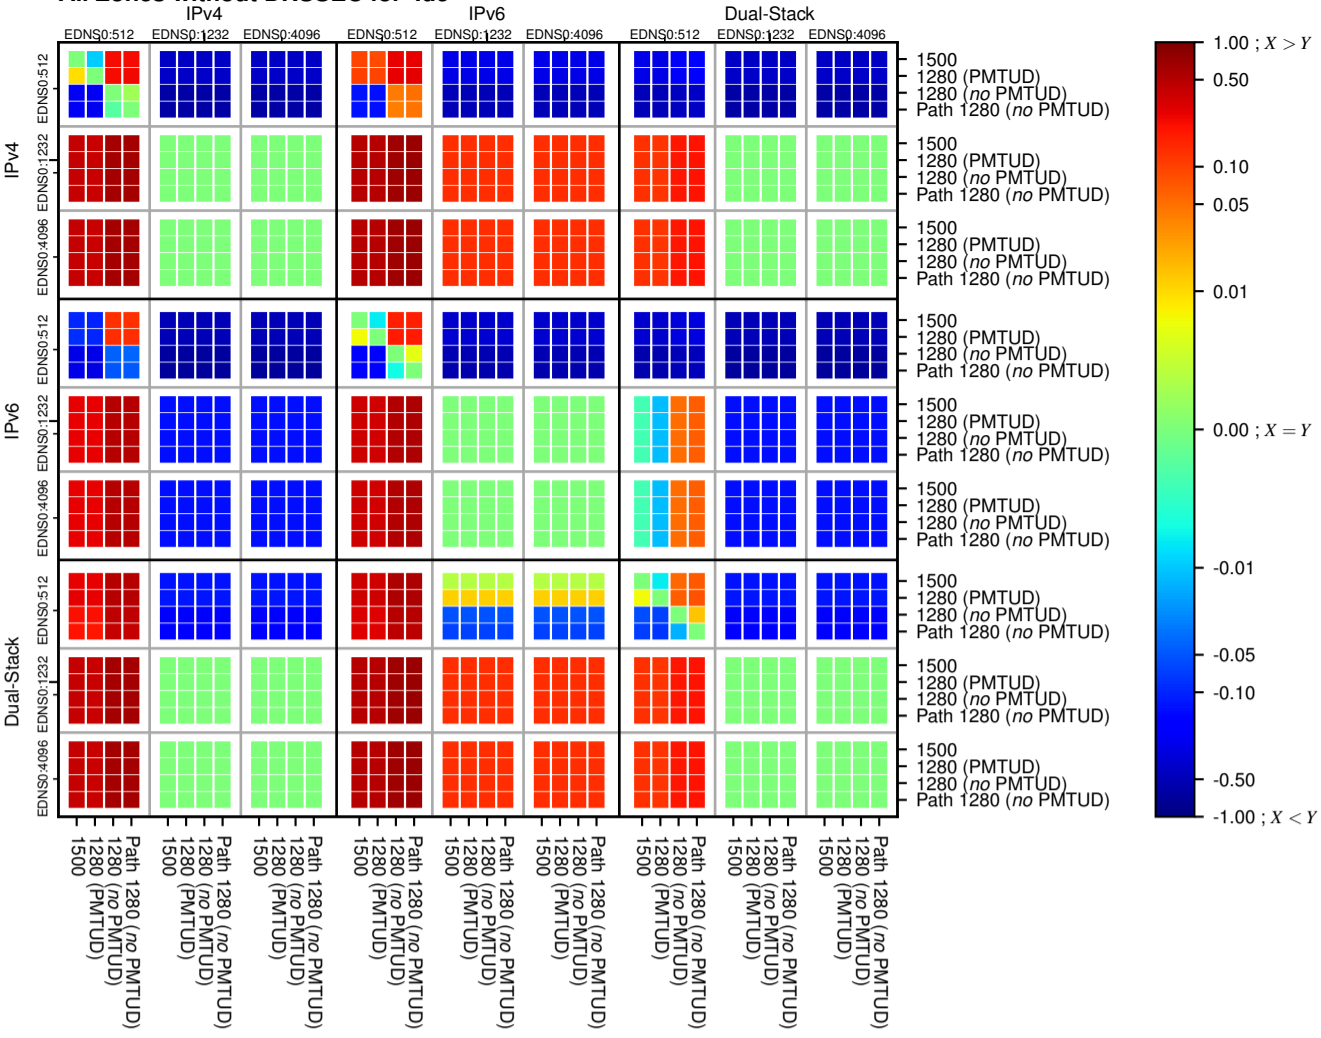

### All Zones without DNSSEC for '.de'