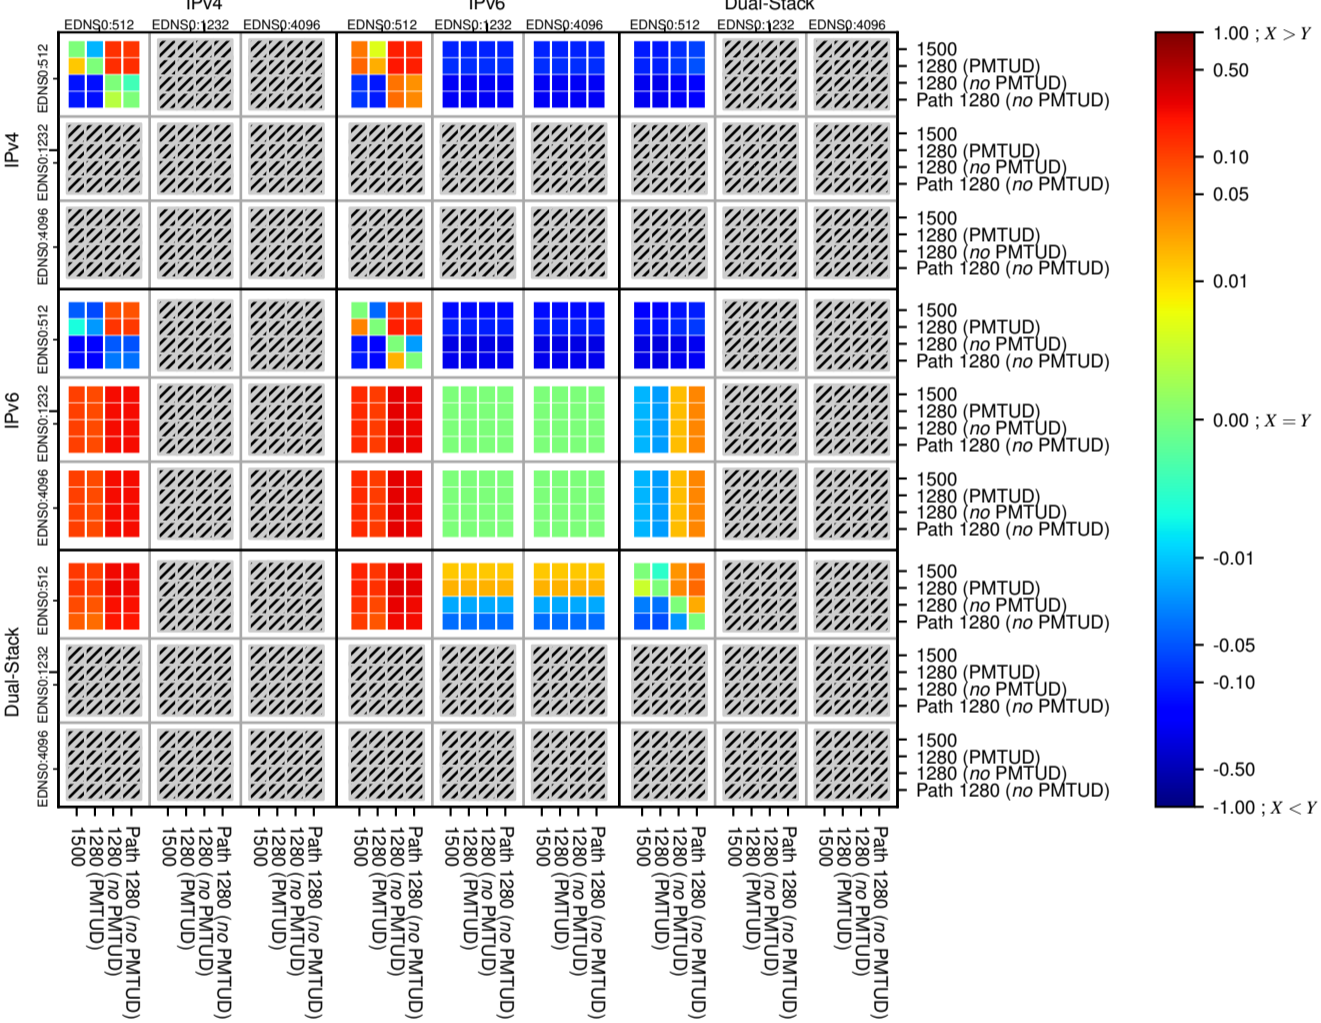

All Zones with DNSSEC for '.de'