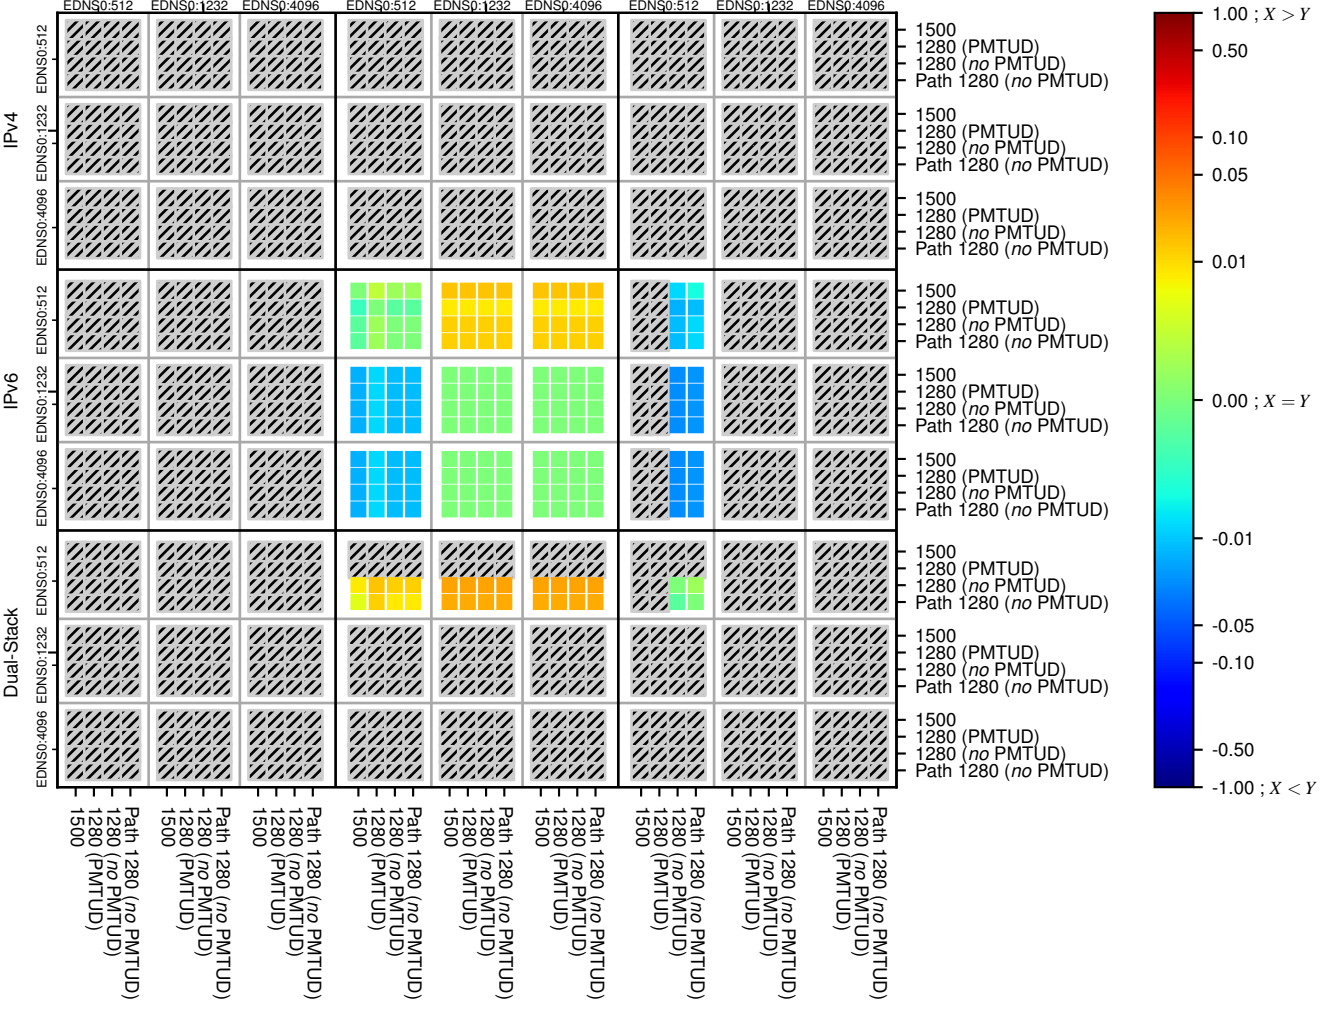

All Zones with DNSSEC for '.jp'