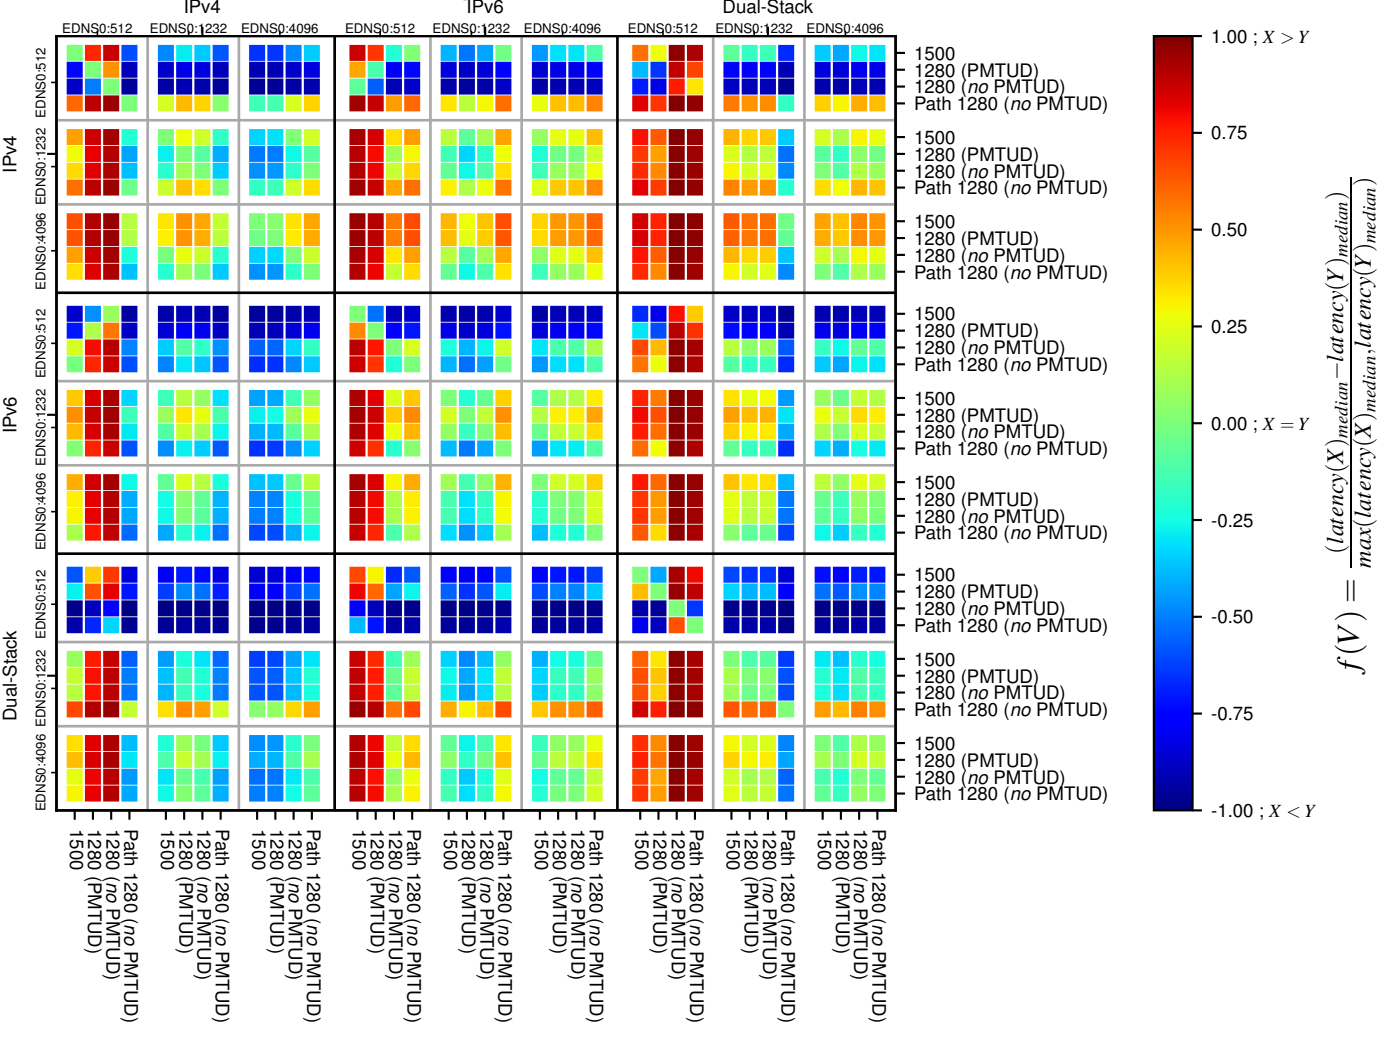

### All Zones without DNSSEC returning NOERROR for '.de'