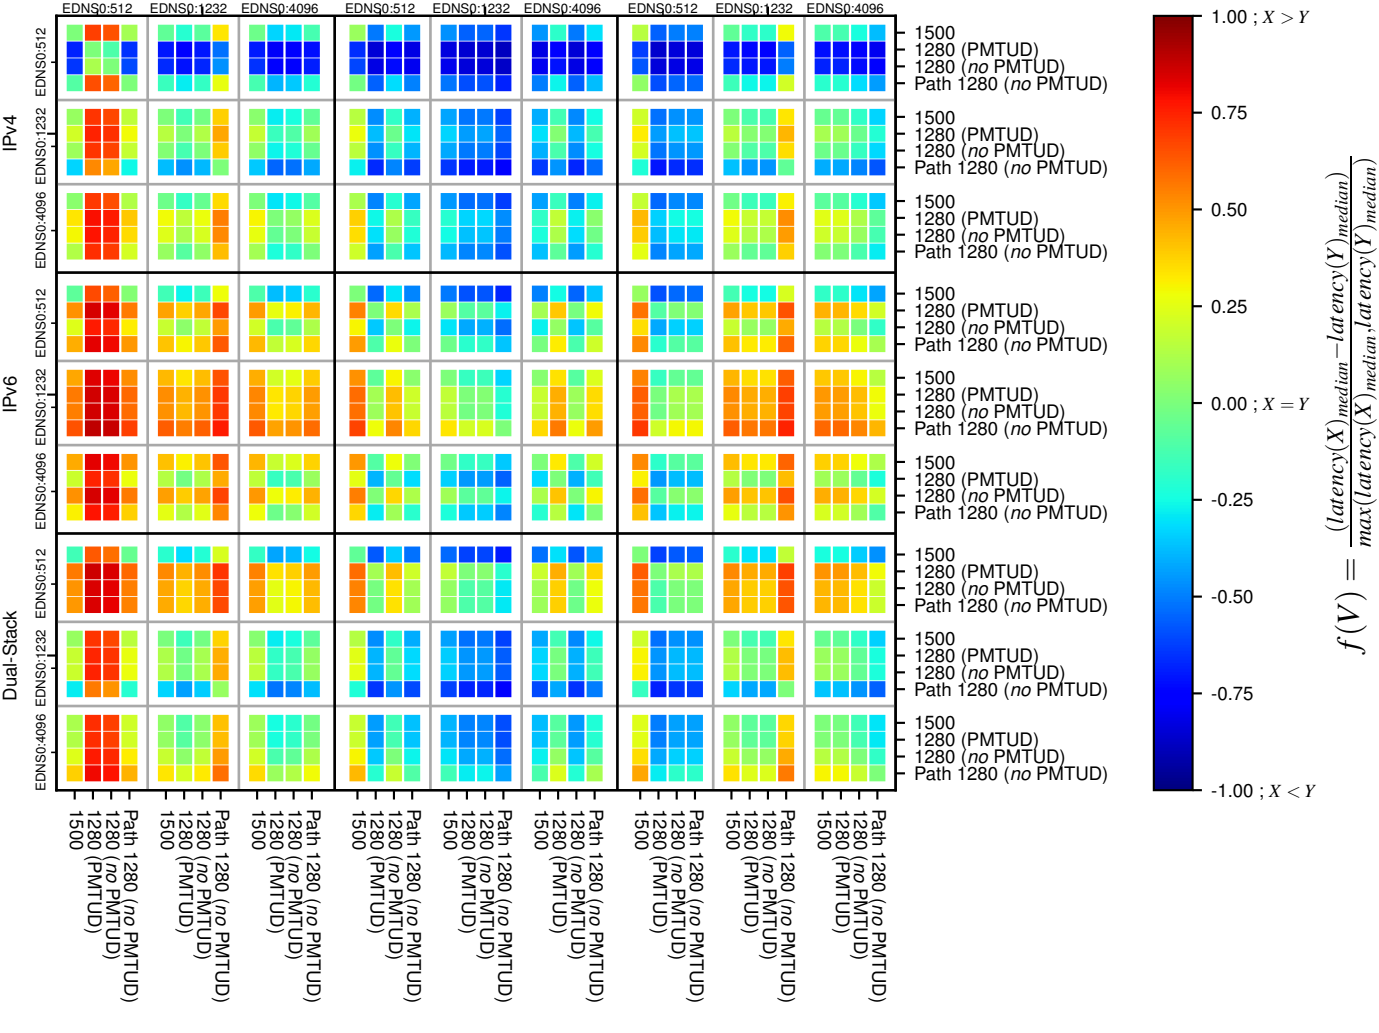

All Zones with DNSSEC returning NOERROR for '.de'