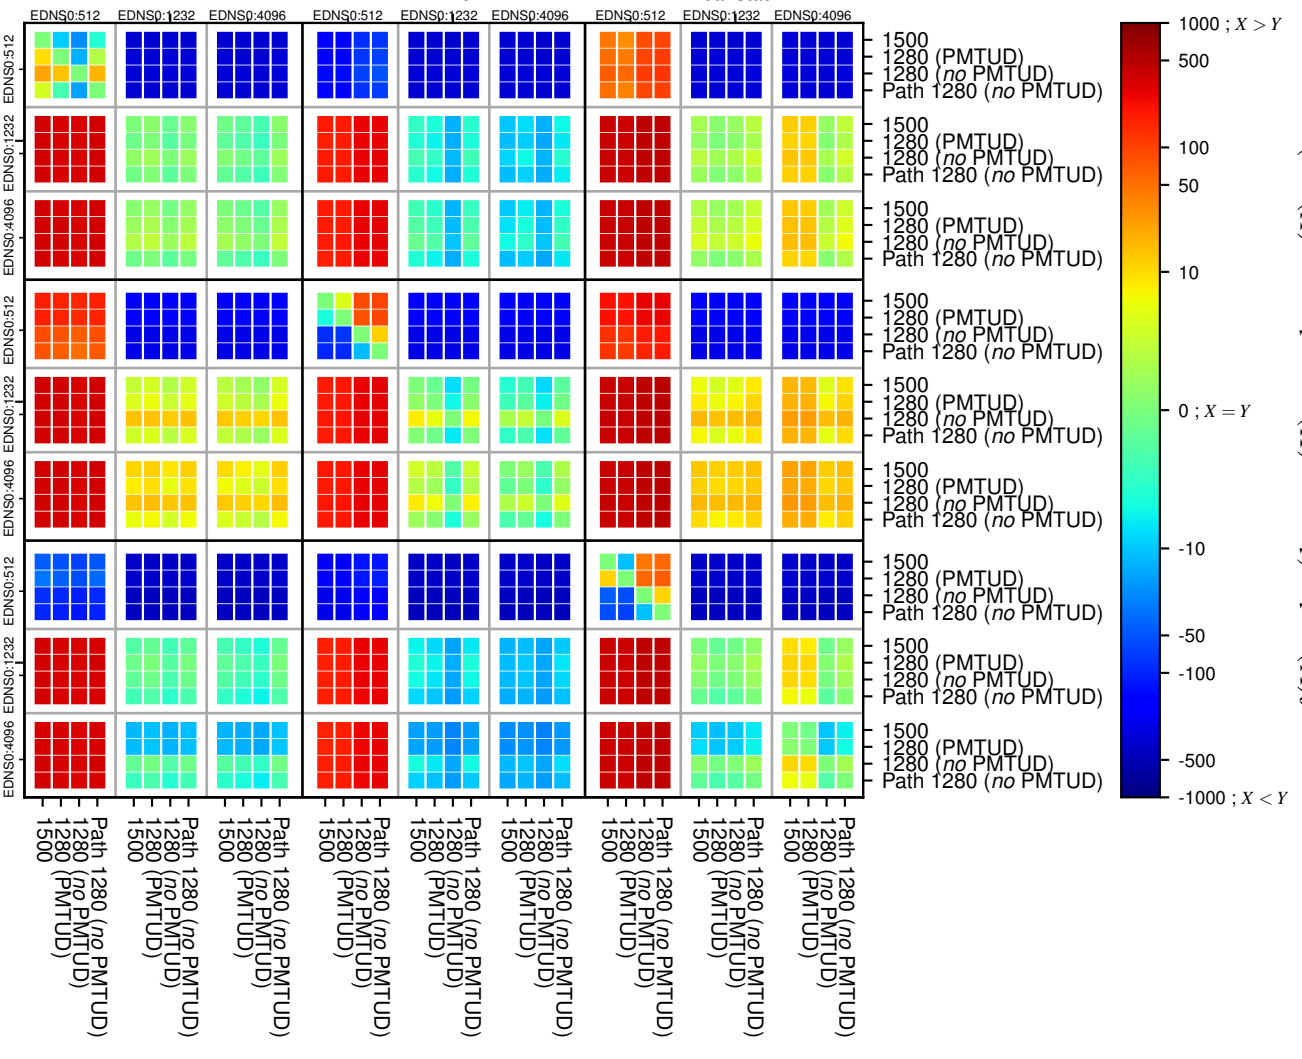

All Zones without DNSSEC returning NOERROR for '.all_psl_domains'

All Zones with DNSSEC returning NOERROR for '.all_psl_domains'

All Zones returning NOERROR for '.all_psl_domains'