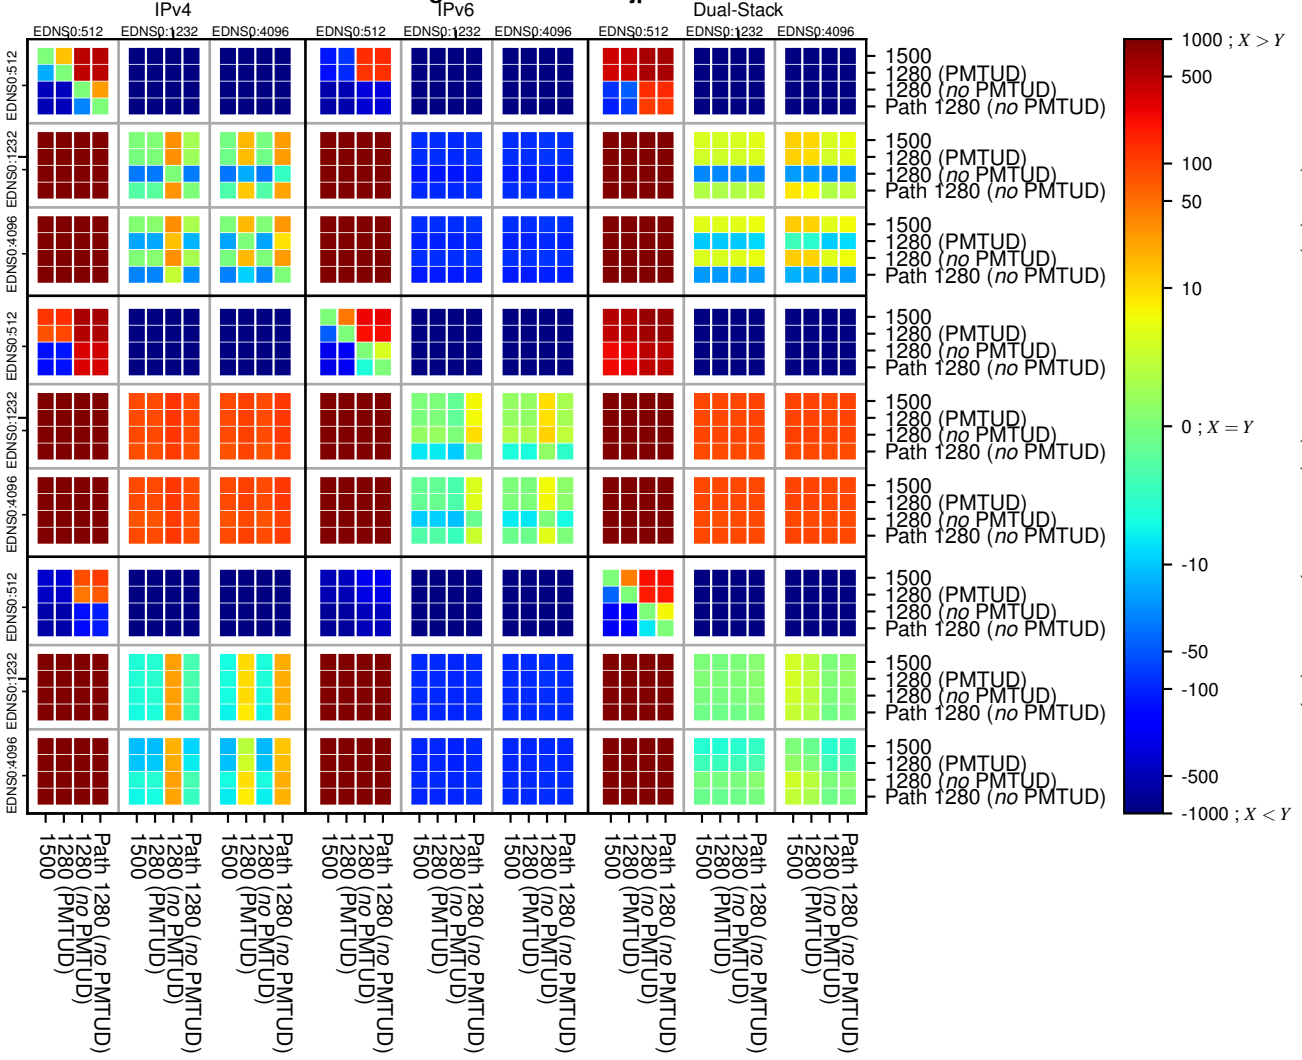

All Zones without DNSSEC returning NOERROR for '.jp'

All Zones with DNSSEC returning NOERROR for '.jp'

All Zones returning NOERROR for '.jp'