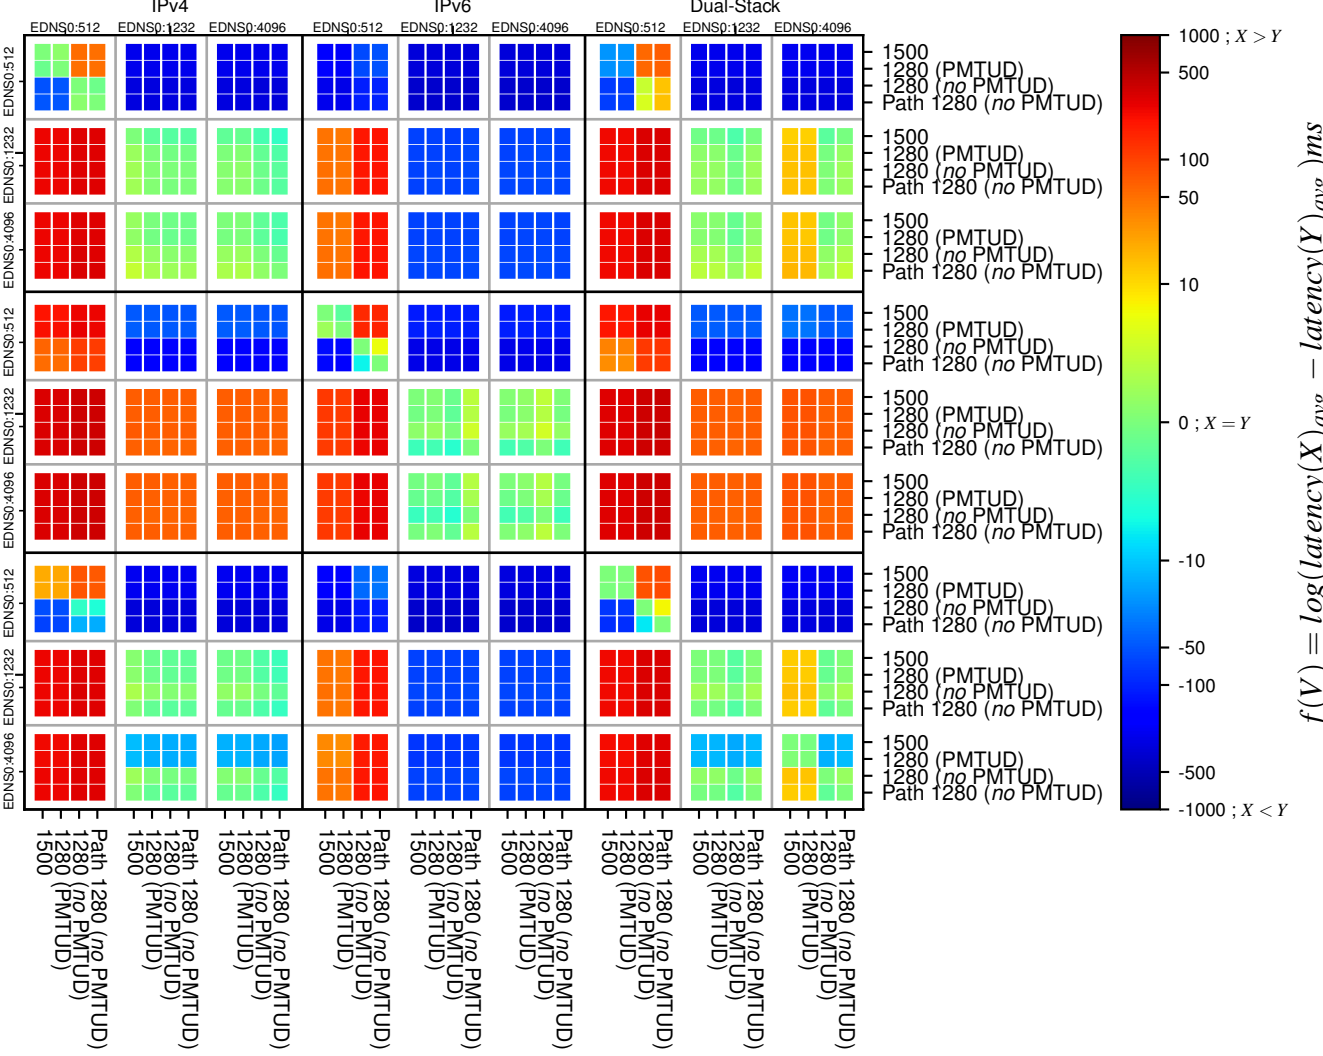

All Zones without DNSSEC returning NOERROR for '.net'

All Zones with DNSSEC returning NOERROR for '.net'

All Zones returning NOERROR for '.net'