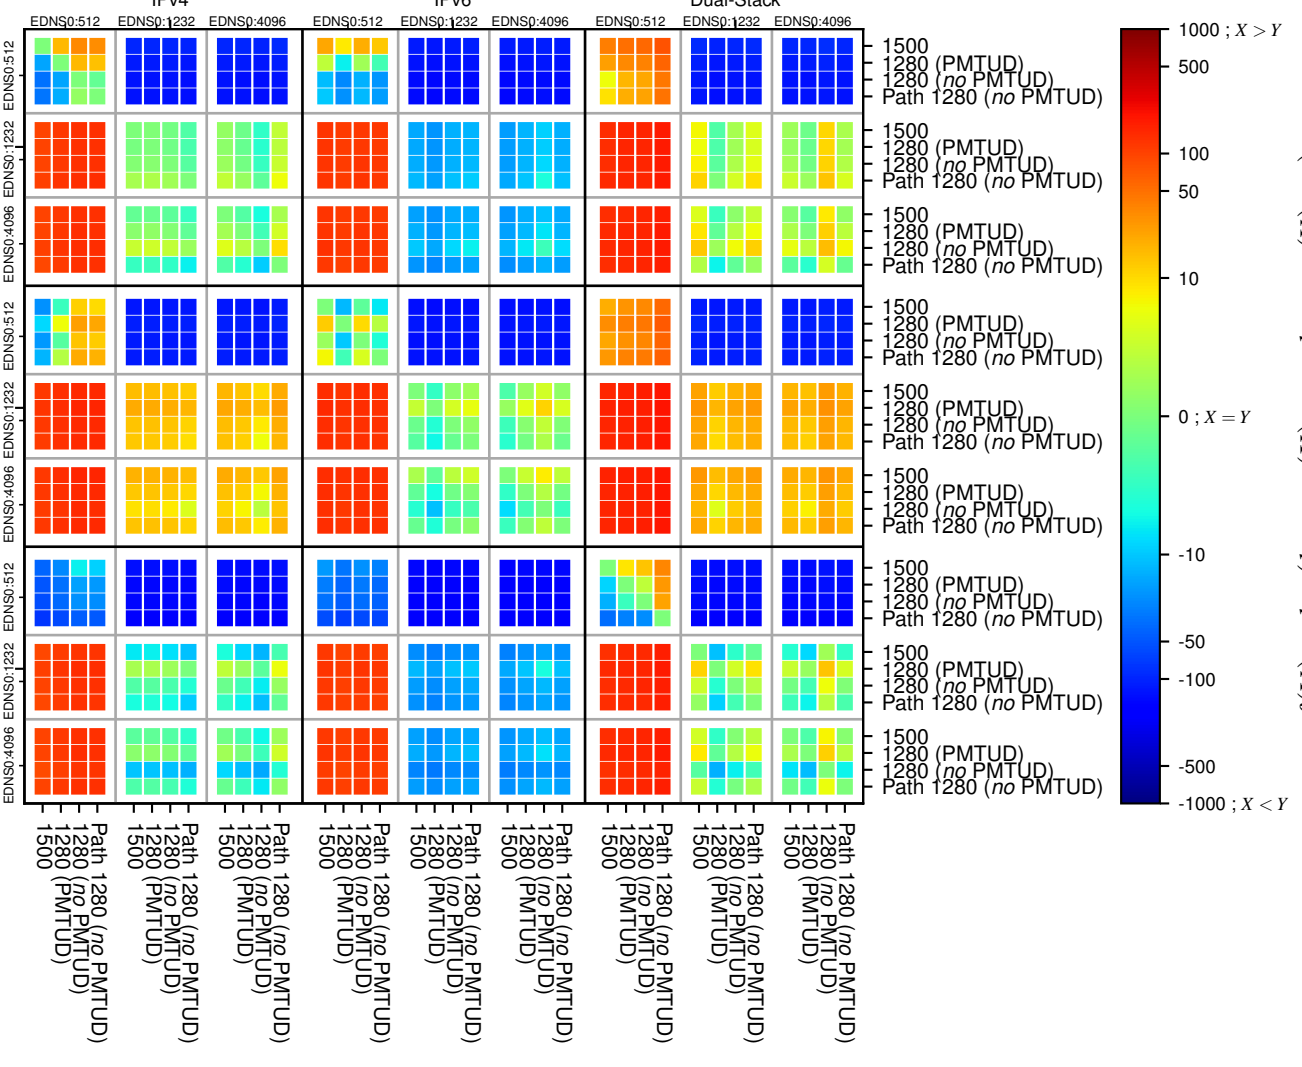

All Zones without DNSSEC returning NOERROR for '.se'

All Zones with DNSSEC returning NOERROR for '.se'

All Zones returning NOERROR for '.se'