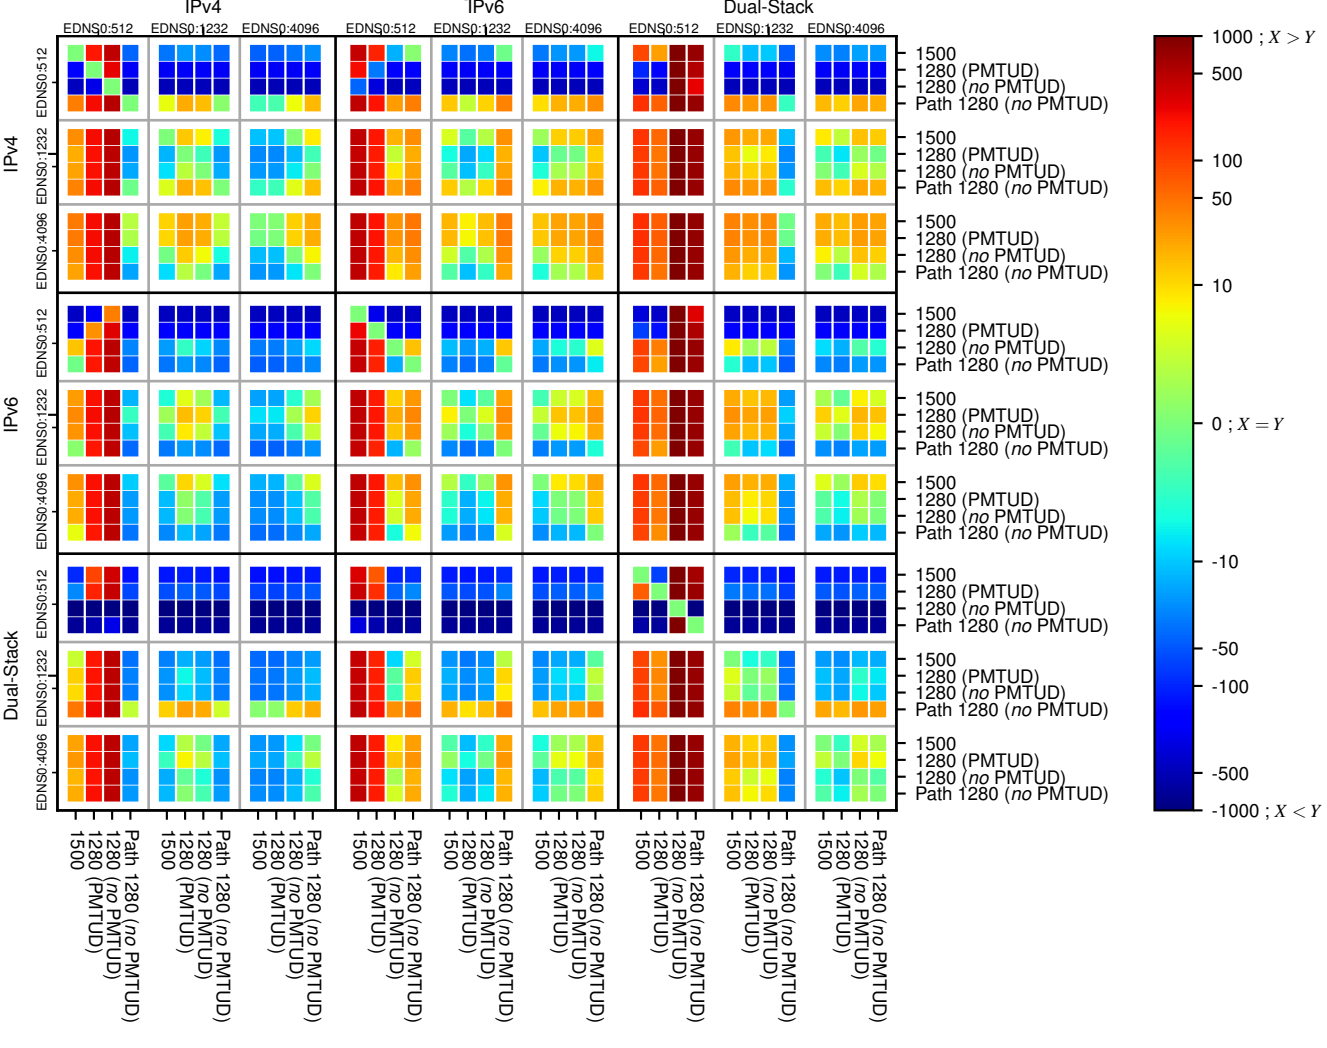

All Zones without DNSSEC returning NOERROR for '.de'

All Zones with DNSSEC returning NOERROR for '.de'

All Zones returning NOERROR for '.de'