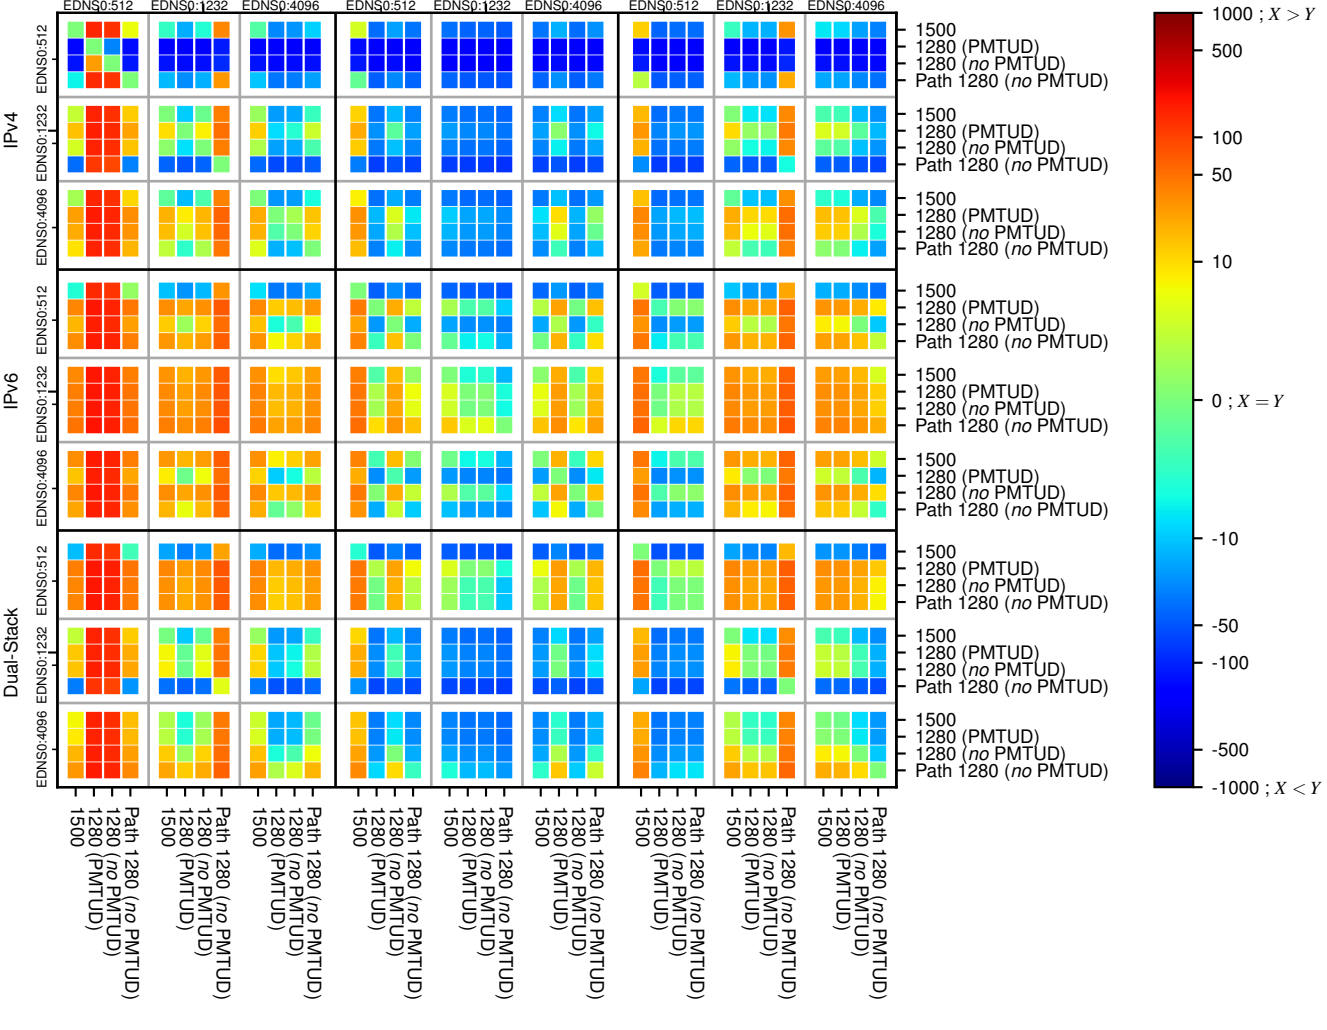

All Zones without DNSSEC returning NOERROR for '.de'

All Zones with DNSSEC returning NOERROR for '.de'

All Zones returning NOERROR for '.de'