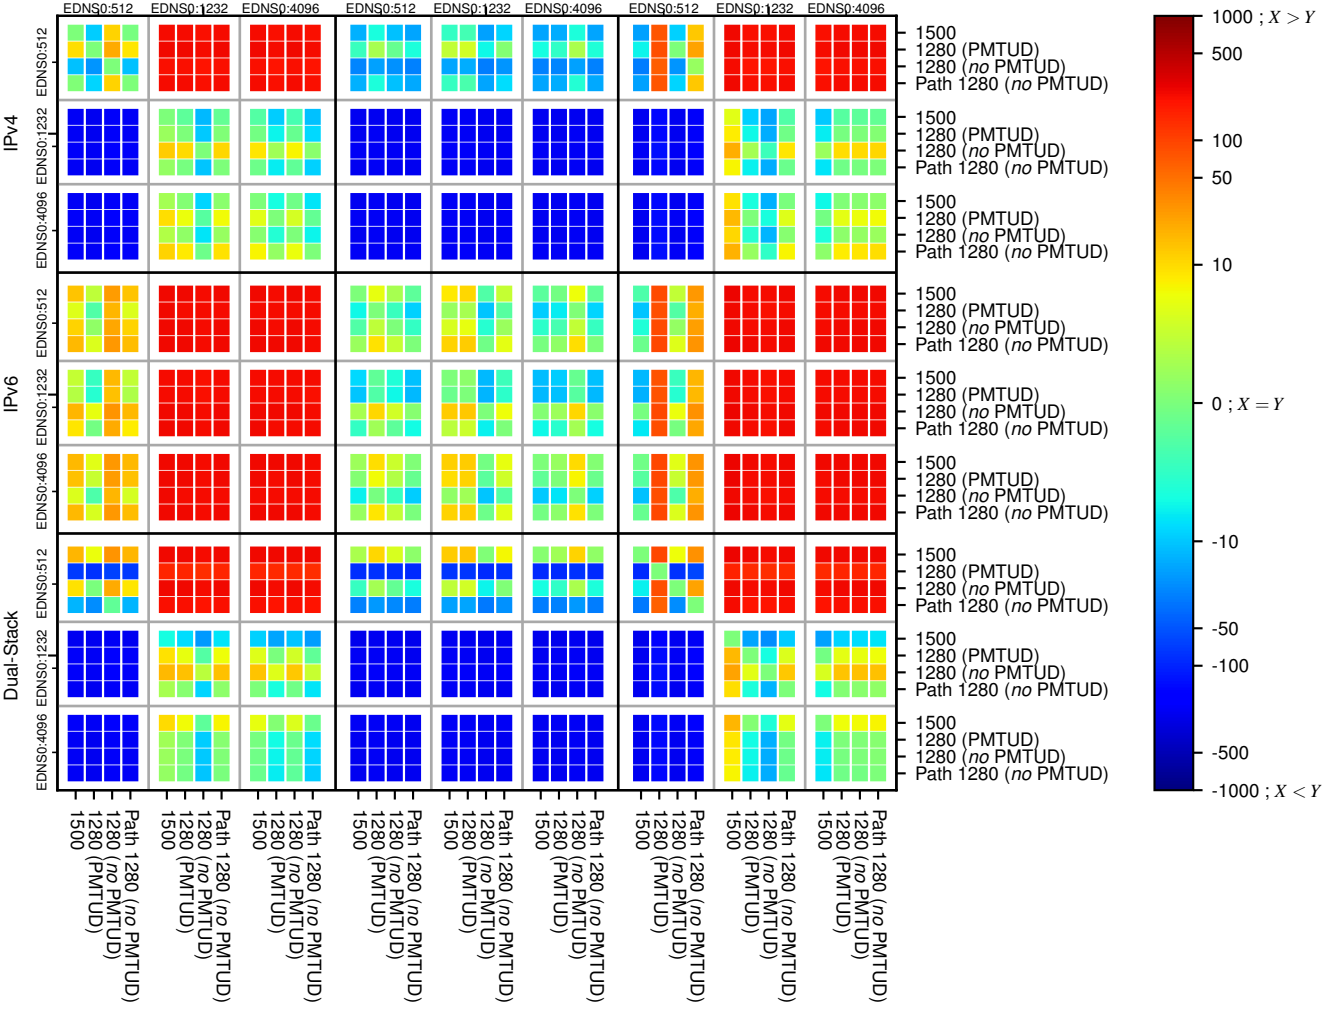

All Zones with DNSSEC returning NOERROR for '.net'