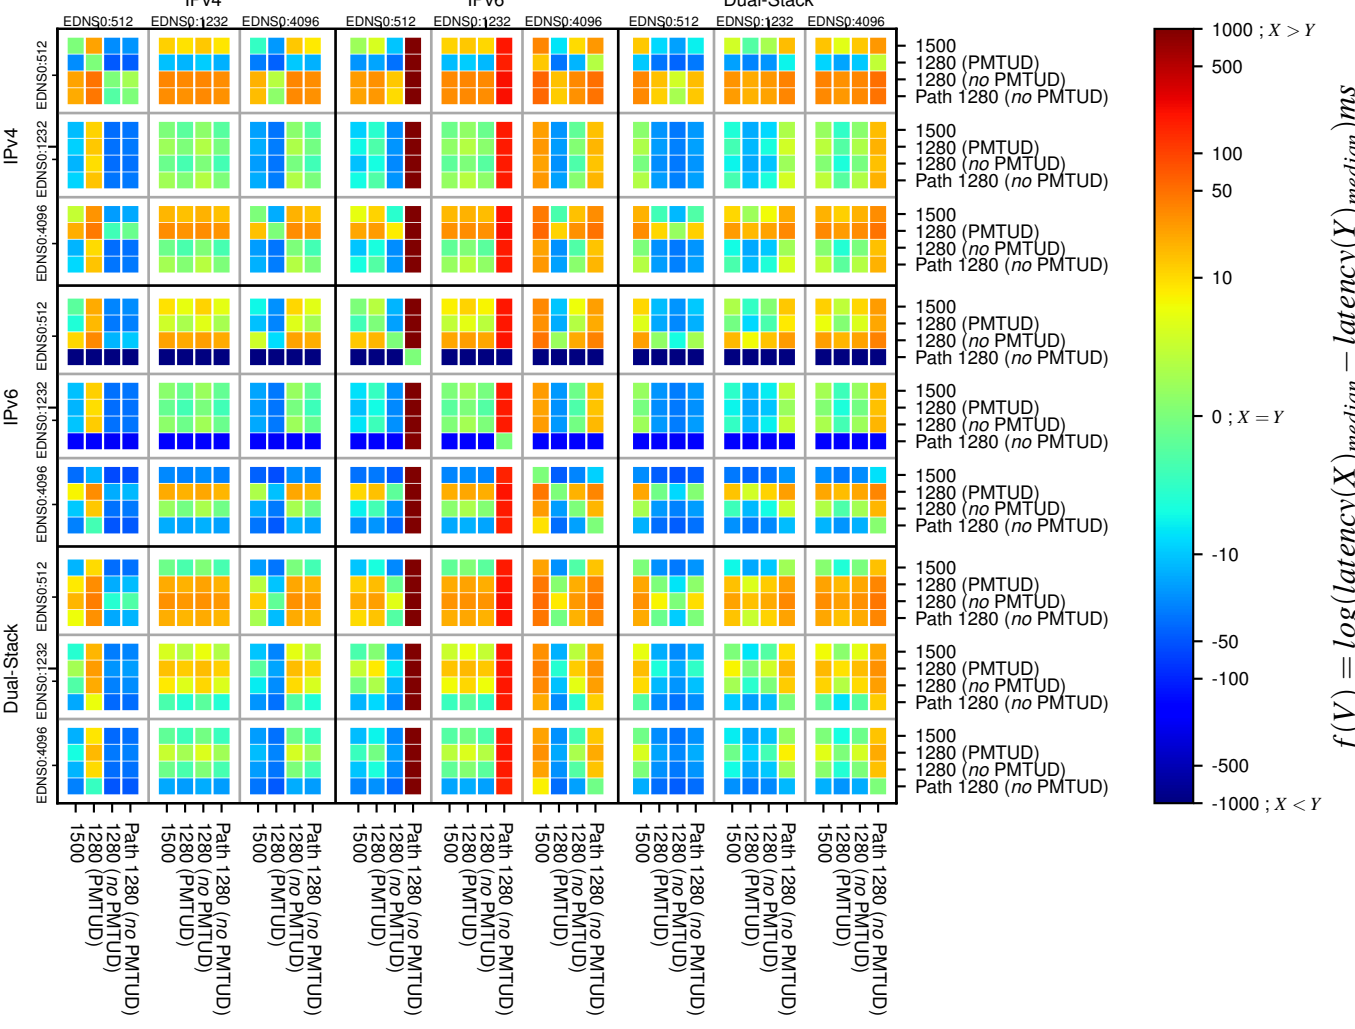

All Zones without DNSSEC returning NOERROR for '.se'

All Zones with DNSSEC returning NOERROR for '.se'

All Zones returning NOERROR for '.se'