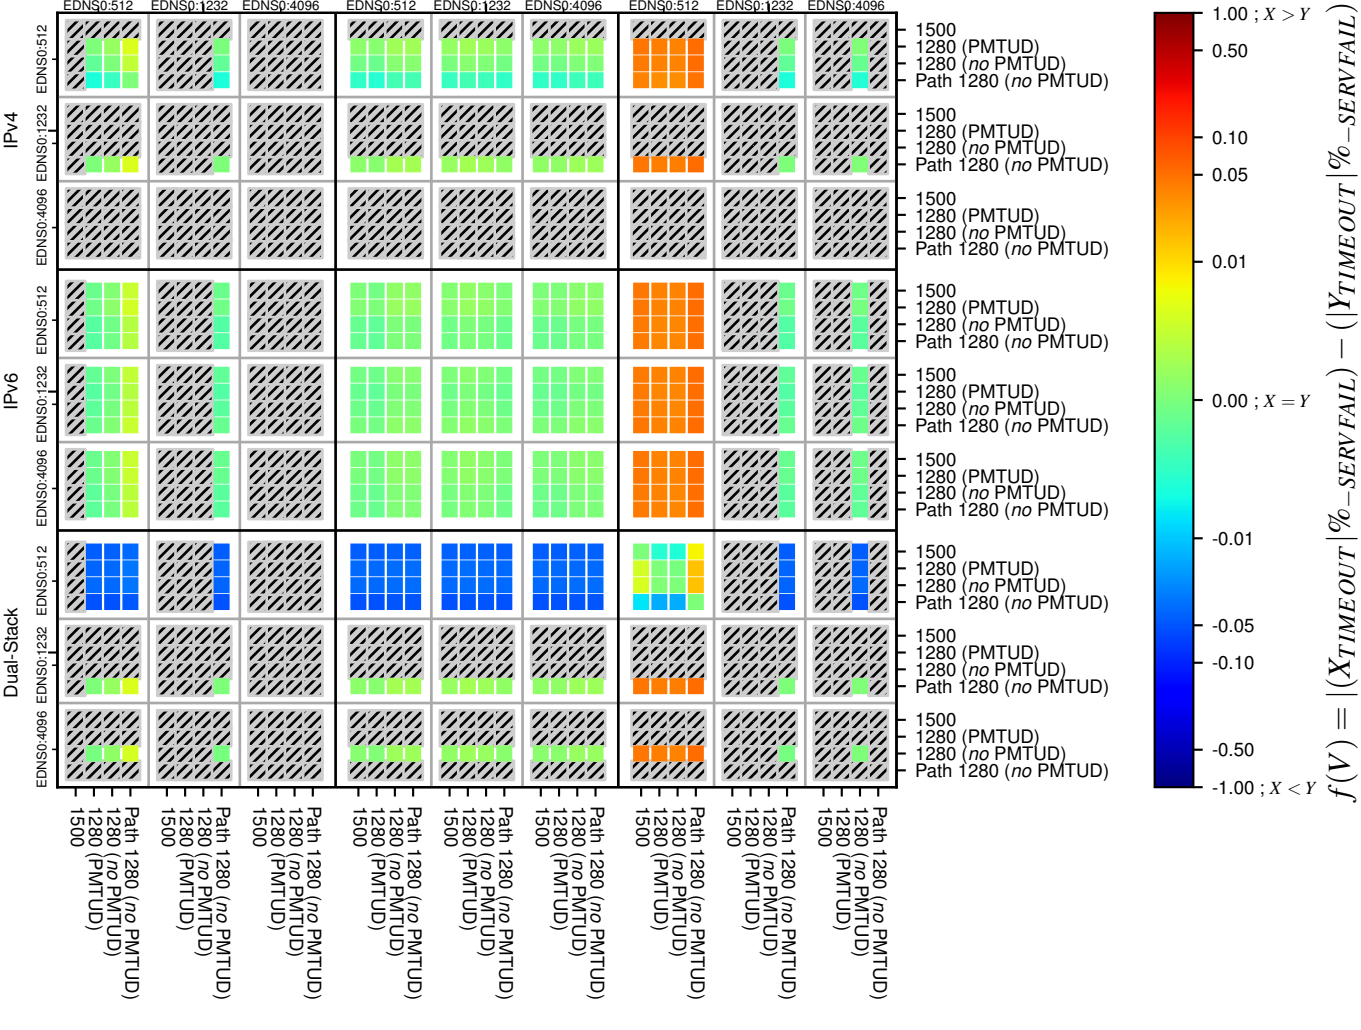

All Zones without DNSSEC for '.org'

All Zones with DNSSEC for '.org'

All Zones for '.org'

$$f(V) = |(X_{TIMEOUT} | \% - SERVFAIL) - (Y_{TIMEOUT} | \% - SERVFAIL)|$$

$$f(V) = |(X_{TIMEOUT} | \% - SERVFAIL) - (Y_{TIMEOUT} | \% - SERVFAIL)|$$

$$f(V) = |(X_{TIMEOUT} | \% - SERVFAIL) - (Y_{TIMEOUT} | \% - SERVFAIL)|$$