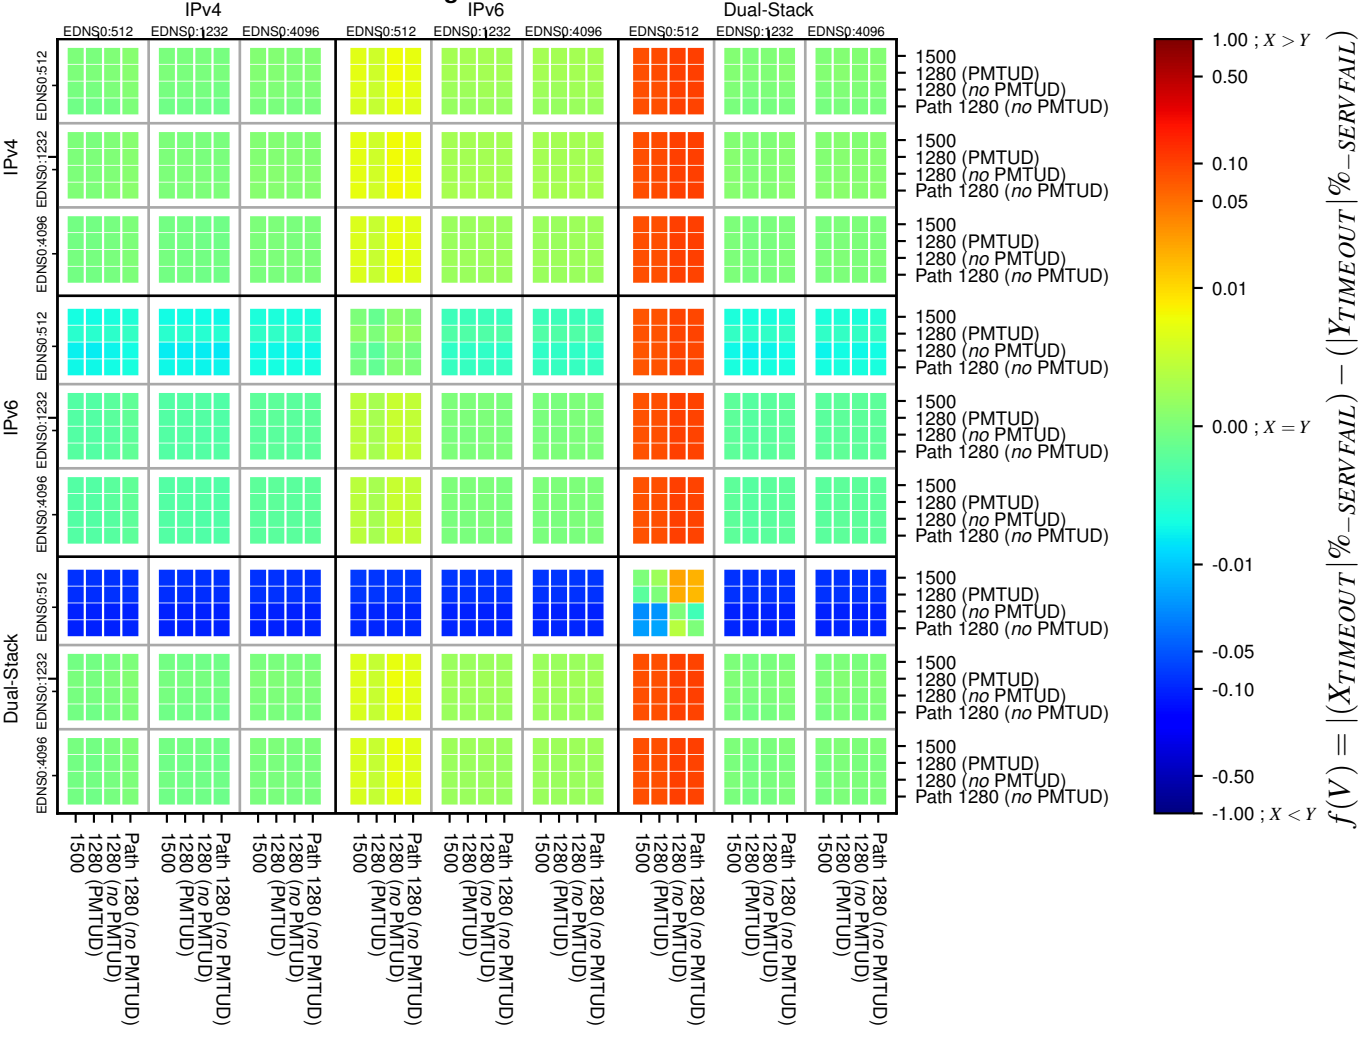

All Zones without DNSSEC for '.org'

All Zones with DNSSEC for '.org'

All Zones for '.org'

$$f(V) = |(X_{TIMEOUT} | \% - SERVFAIL) - (Y_{TIMEOUT} | \% - SERVFAIL)|$$

$$f(V) = |(X_{TIMEOUT} | \% - SERVFAIL) - (Y_{TIMEOUT} | \% - SERVFAIL)|$$

$$f(V) = |(X_{TIMEOUT} | \% - SERVFAIL) - (Y_{TIMEOUT} | \% - SERVFAIL)|$$