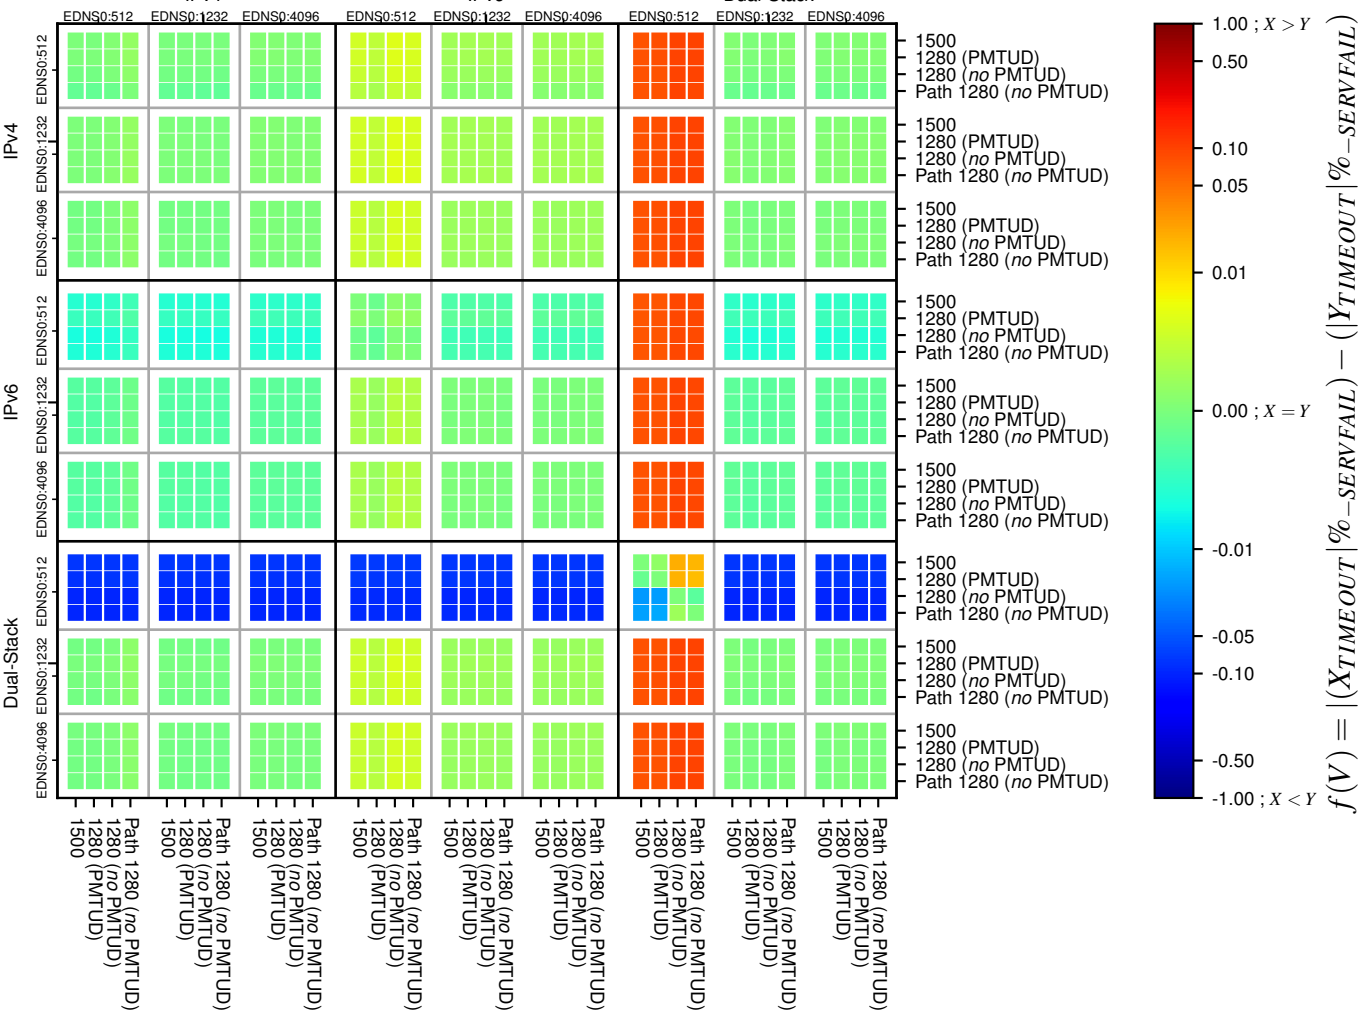

All Zones without DNSSEC for '.org'

All Zones with DNSSEC for '.org'

All Zones for '.org'

$$f(V) = |(X_{TIMEOUT} | \% - SERVFAIL) - (Y_{TIMEOUT} | \% - SERVFAIL)|$$

$$f(V) = |(X_{TIMEOUT} | \% - SERVFAIL) - (Y_{TIMEOUT} | \% - SERVFAIL)|$$

$$f(V) = |(X_{TIMEOUT} | \% - SERVFAIL) - (Y_{TIMEOUT} | \% - SERVFAIL)|$$