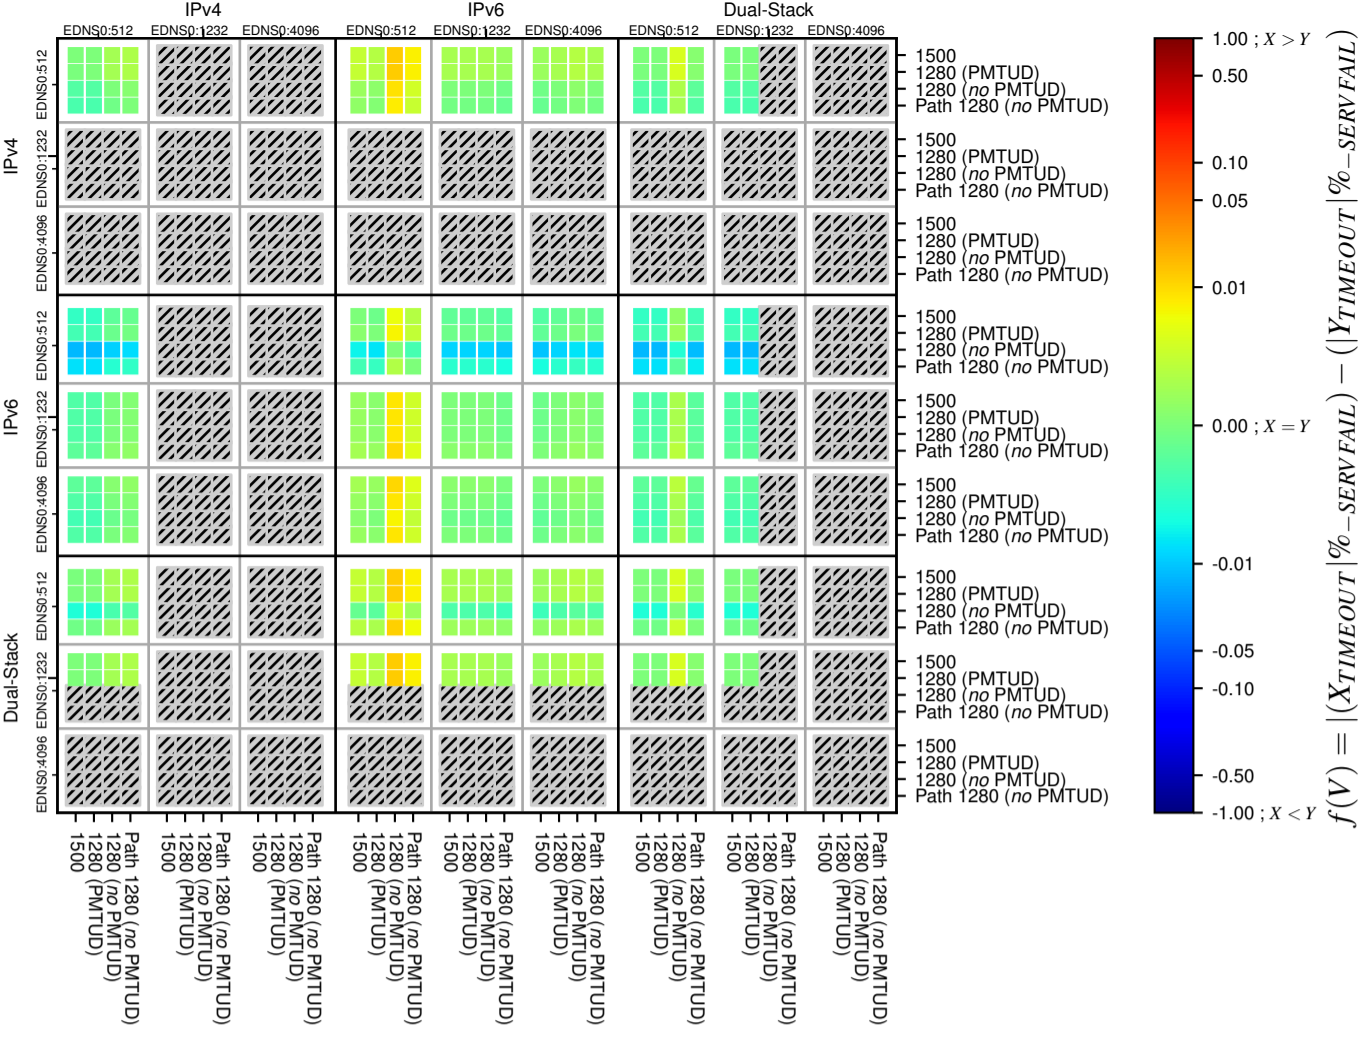

All Zones without DNSSEC for '.se'

All Zones with DNSSEC for '.se'

All Zones for '.se'