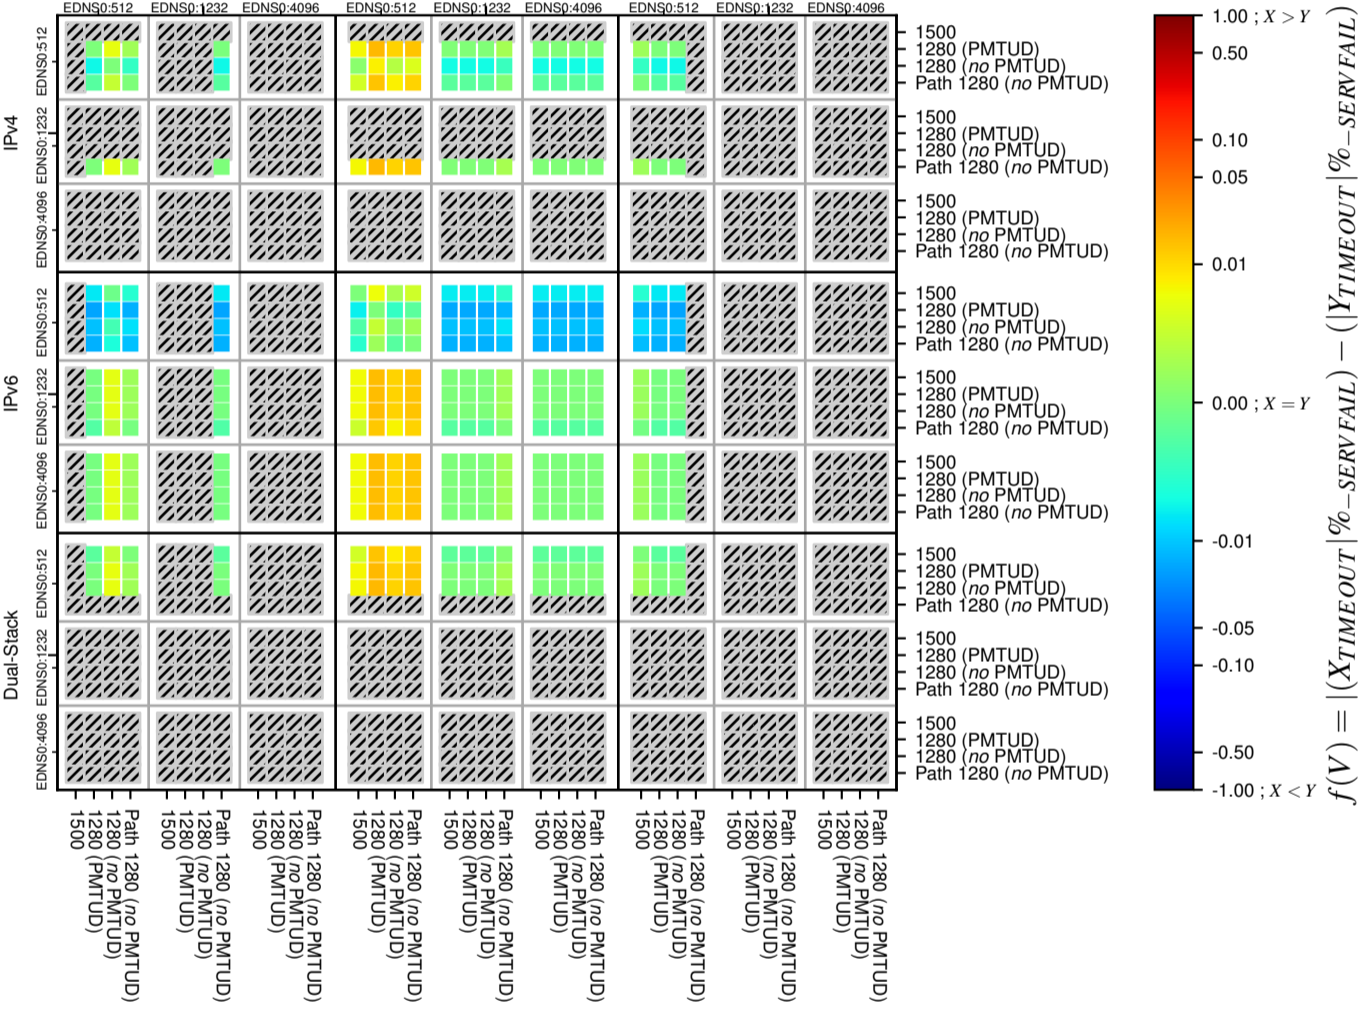

All Zones without DNSSEC for '.se'

All Zones with DNSSEC for '.se'

All Zones for '.se'