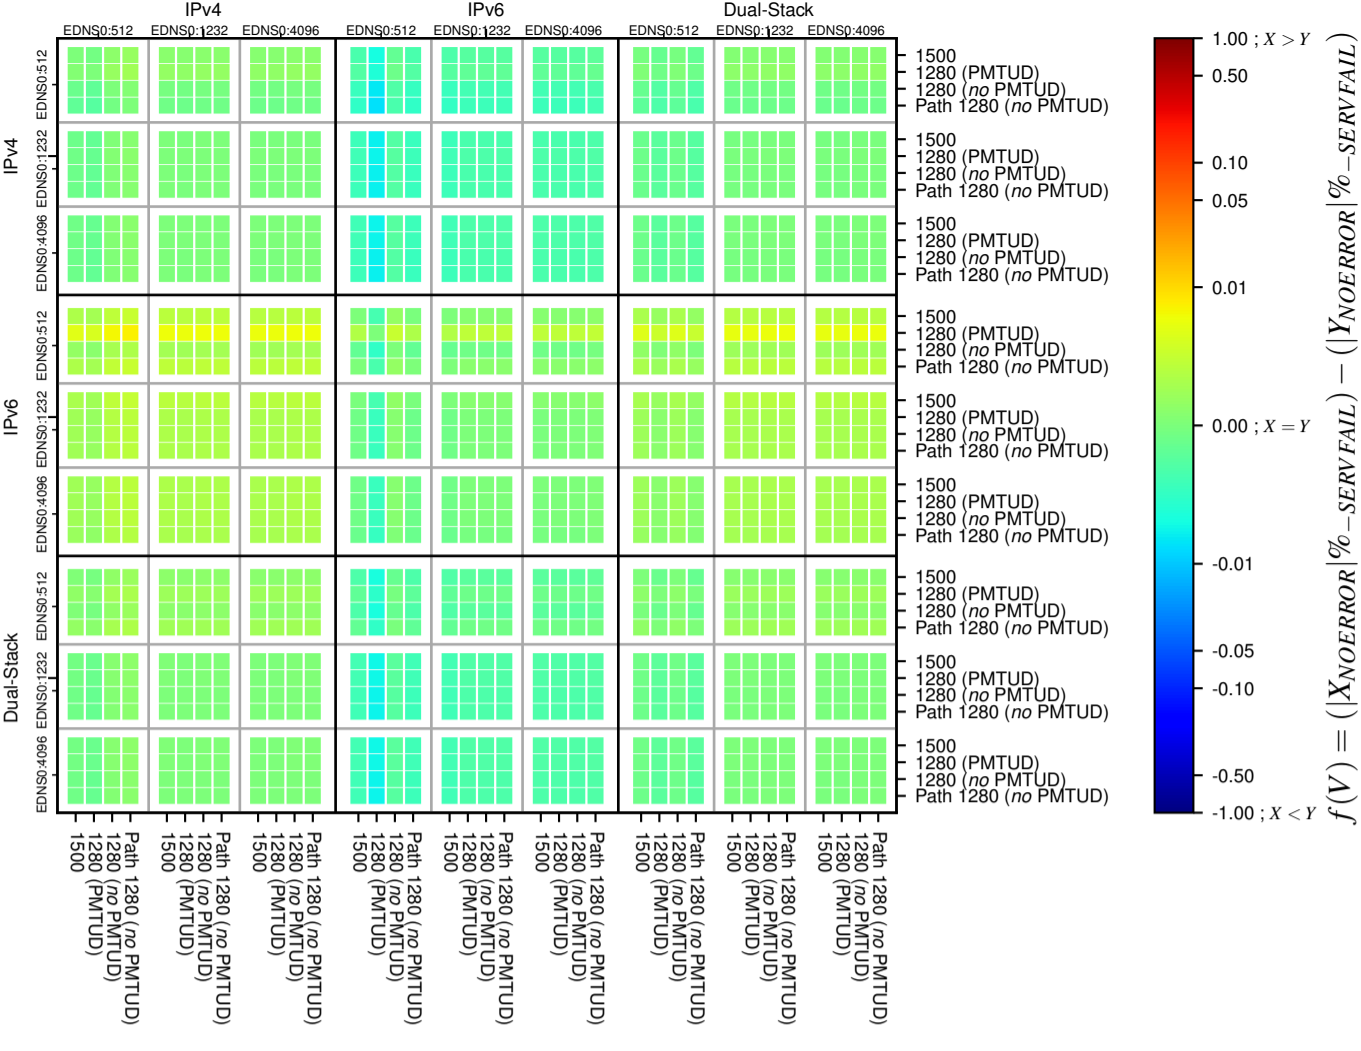

All Zones without DNSSEC for '.it'

All Zones with DNSSEC for '.it'

All Zones for '.it'

$$f(V) = (|X_{NOERROR}| \% - SERVFAIL) - (|Y_{NOERROR}| \% - SERVFAIL)$$

$$f(V) = (|X_{NOERROR}| \% - SERVFAIL) - (|Y_{NOERROR}| \% - SERVFAIL)$$

$$f(V) = (|X_{NOERROR}| \% - SERVFAIL) - (|Y_{NOERROR}| \% - SERVFAIL)$$