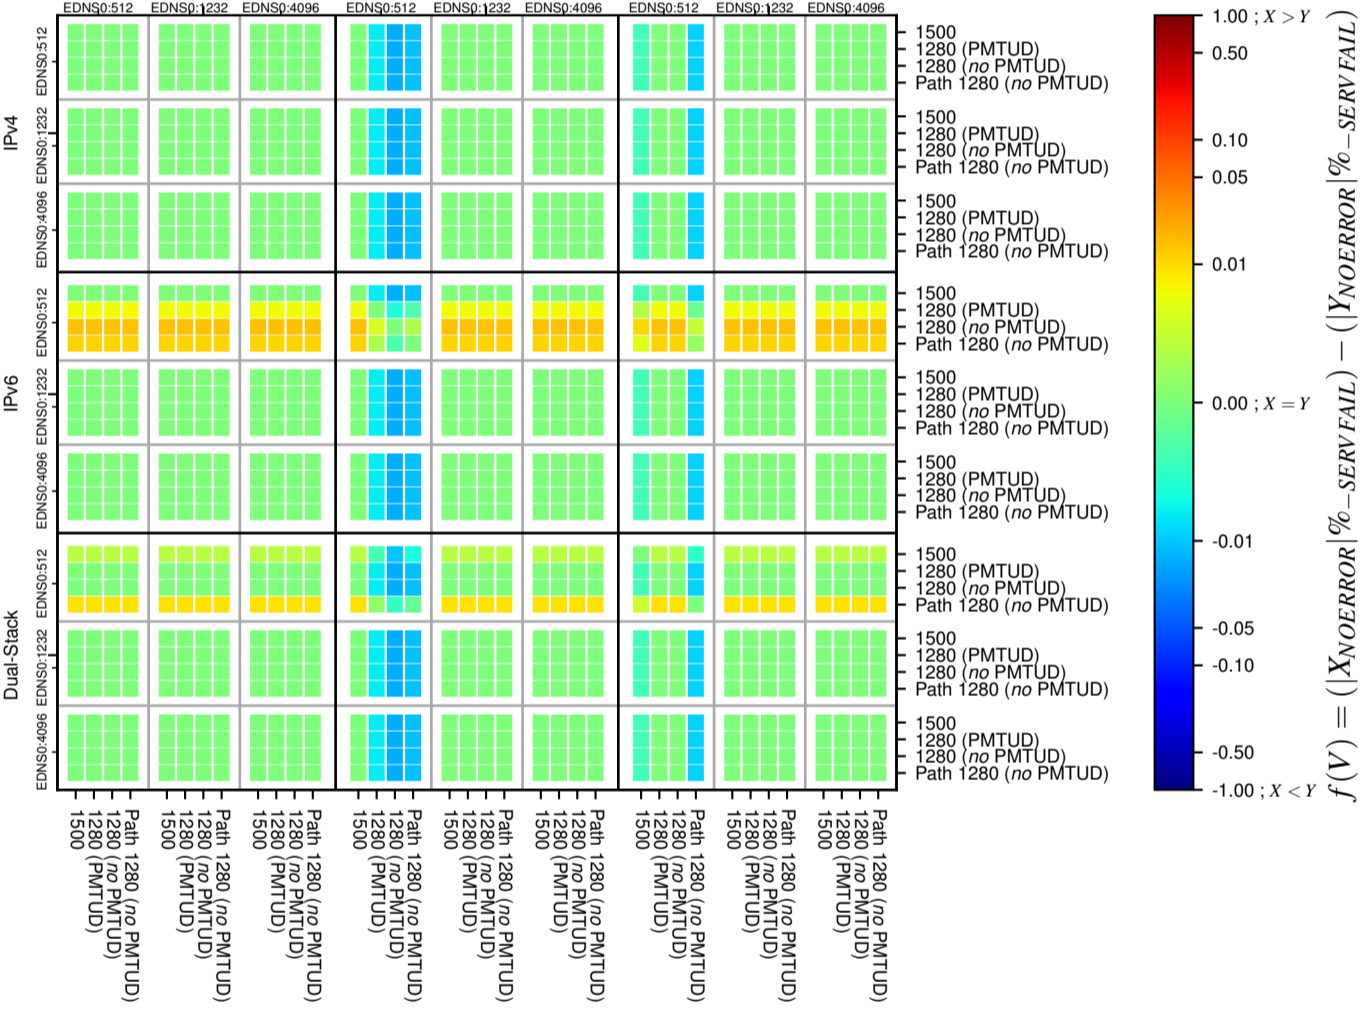

All Zones without DNSSEC for '.it'

All Zones with DNSSEC for '.it'

All Zones for '.it'

$$f(V) = (|X_{NOERROR}| \% - SERVFAIL) - (|Y_{NOERROR}| \% - SERVFAIL)$$

$$f(V) = (|X_{NOERROR}| \% - SERVFAIL) - (|Y_{NOERROR}| \% - SERVFAIL)$$

$$f(V) = (|X_{NOERROR}| \% - SERVFAIL) - (|Y_{NOERROR}| \% - SERVFAIL)$$