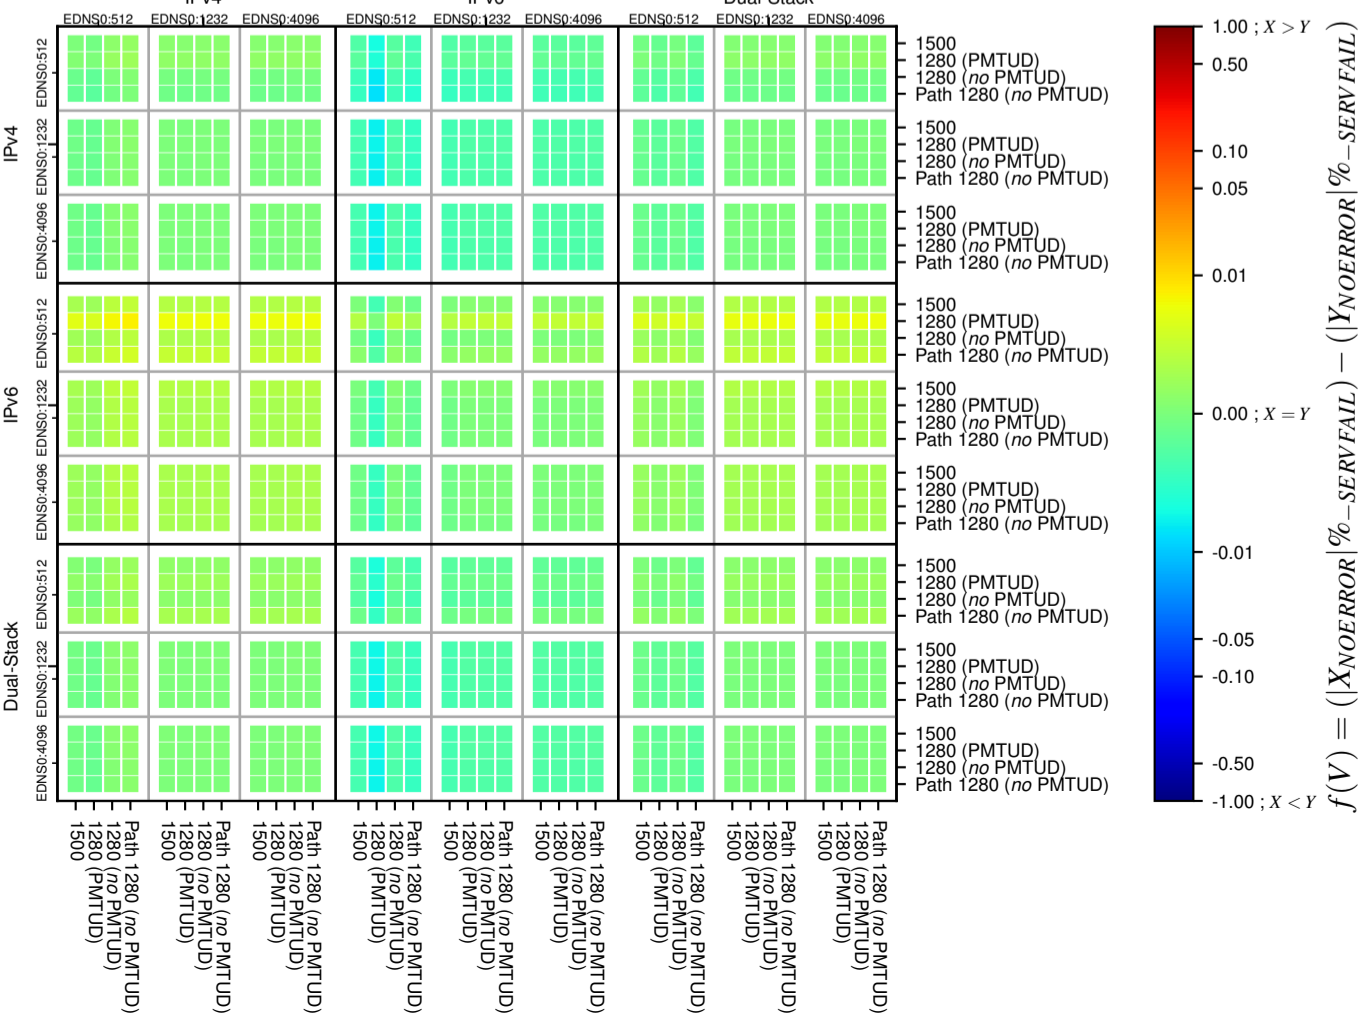

All Zones without DNSSEC for '.it'

All Zones with DNSSEC for '.it'

All Zones for '.it'

$$f(V) = (|X_{NOERROR}| \% - SERVFAIL) - (|Y_{NOERROR}| \% - SERVFAIL)$$

$$f(V) = (|X_{NOERROR}| \% - SERVFAIL) - (|Y_{NOERROR}| \% - SERVFAIL)$$

$$f(V) = (|X_{NOERROR}| \% - SERVFAIL) - (|Y_{NOERROR}| \% - SERVFAIL)$$