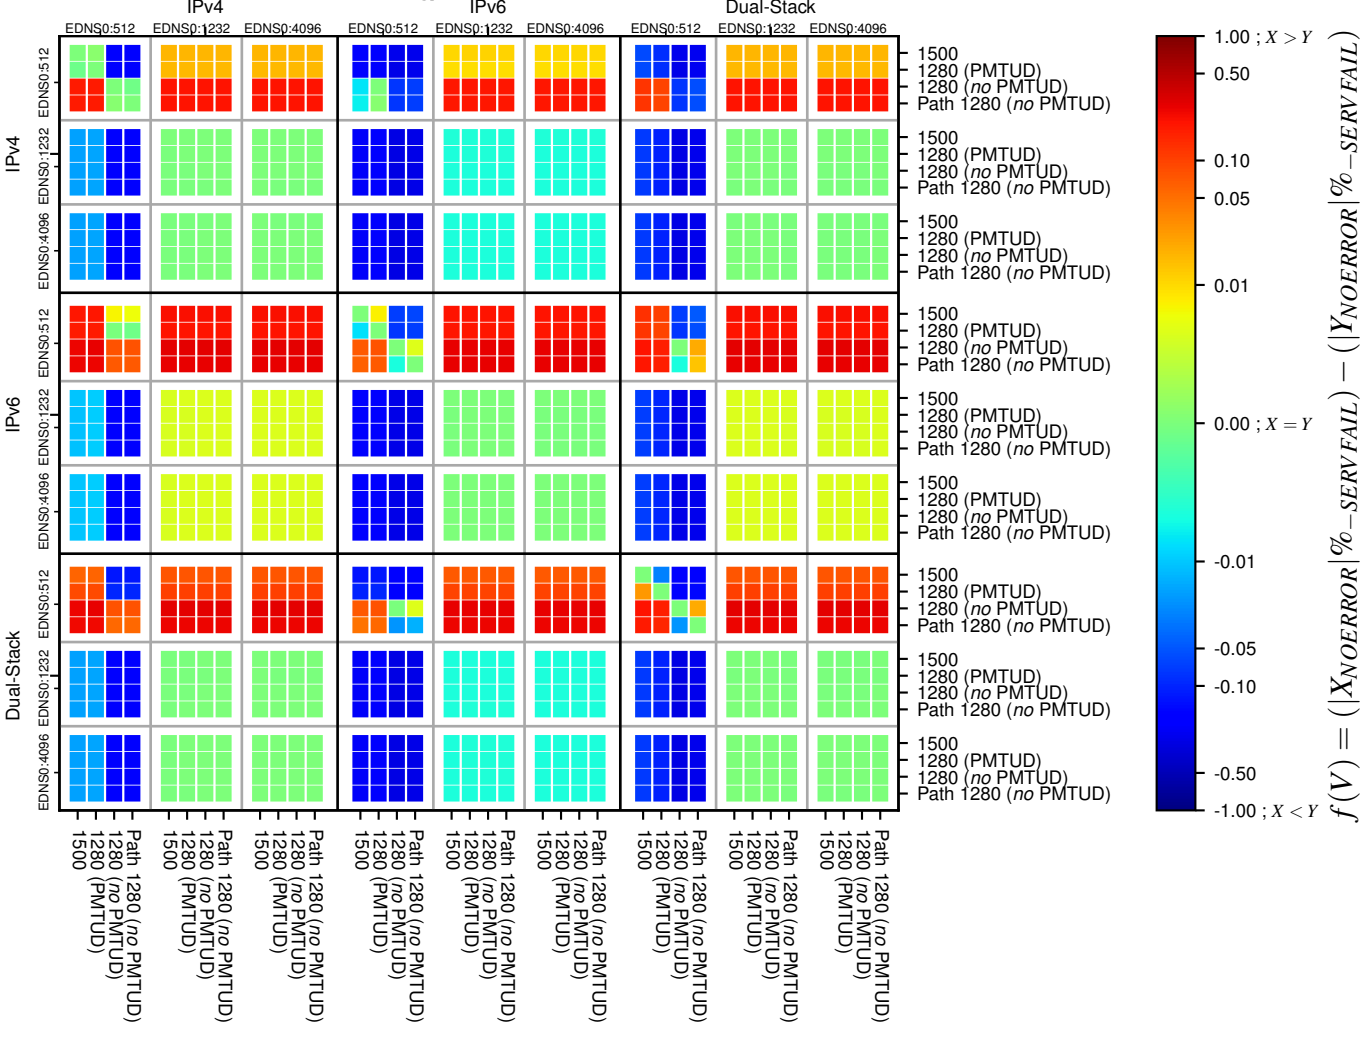

All Zones without DNSSEC for '.jp'

All Zones with DNSSEC for '.jp'

All Zones for '.jp'

$$f(V) = (|X_{NOERROR}| \% - SERVFAIL) - (|Y_{NOERROR}| \% - SERVFAIL)$$

$$f(V) = (|X_{NOERROR}| \% - SERVFAIL) - (|Y_{NOERROR}| \% - SERVFAIL)$$

$$f(V) = (|X_{NOERROR}| \% - SERVFAIL) - (|Y_{NOERROR}| \% - SERVFAIL)$$