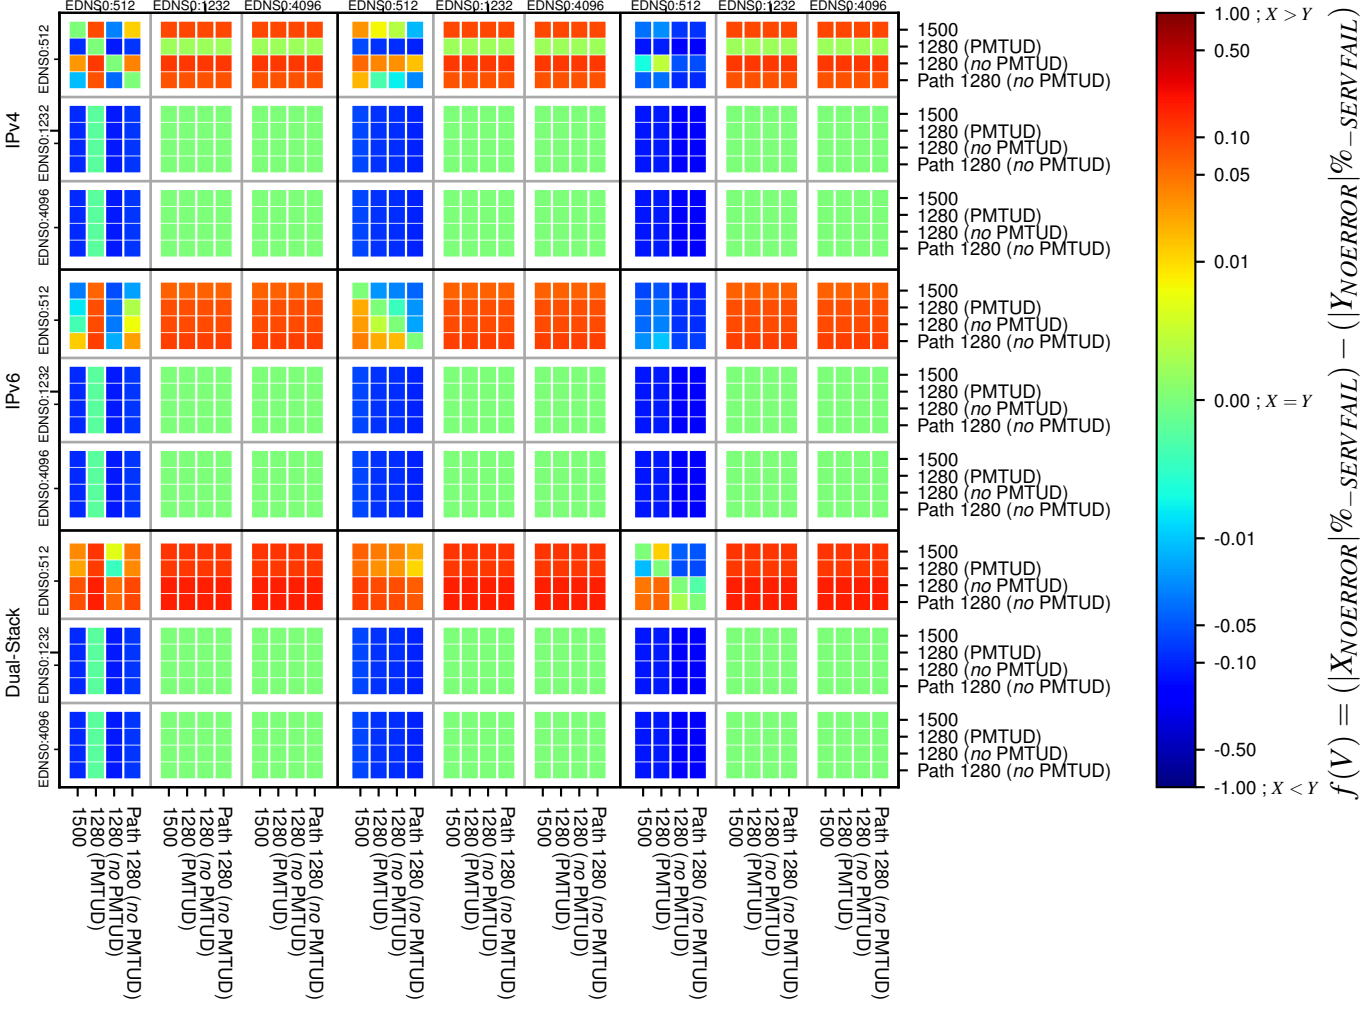

All Zones without DNSSEC for '.jp'

All Zones with DNSSEC for '.jp'

All Zones for '.jp'

$$f(V) = (|X_{NOERROR}| \% - SERVFAIL) - (|Y_{NOERROR}| \% - SERVFAIL)$$

$$f(V) = (|X_{NOERROR}| \% - SERVFAIL) - (|Y_{NOERROR}| \% - SERVFAIL)$$

$$f(V) = (|X_{NOERROR}| \% - SERVFAIL) - (|Y_{NOERROR}| \% - SERVFAIL)$$