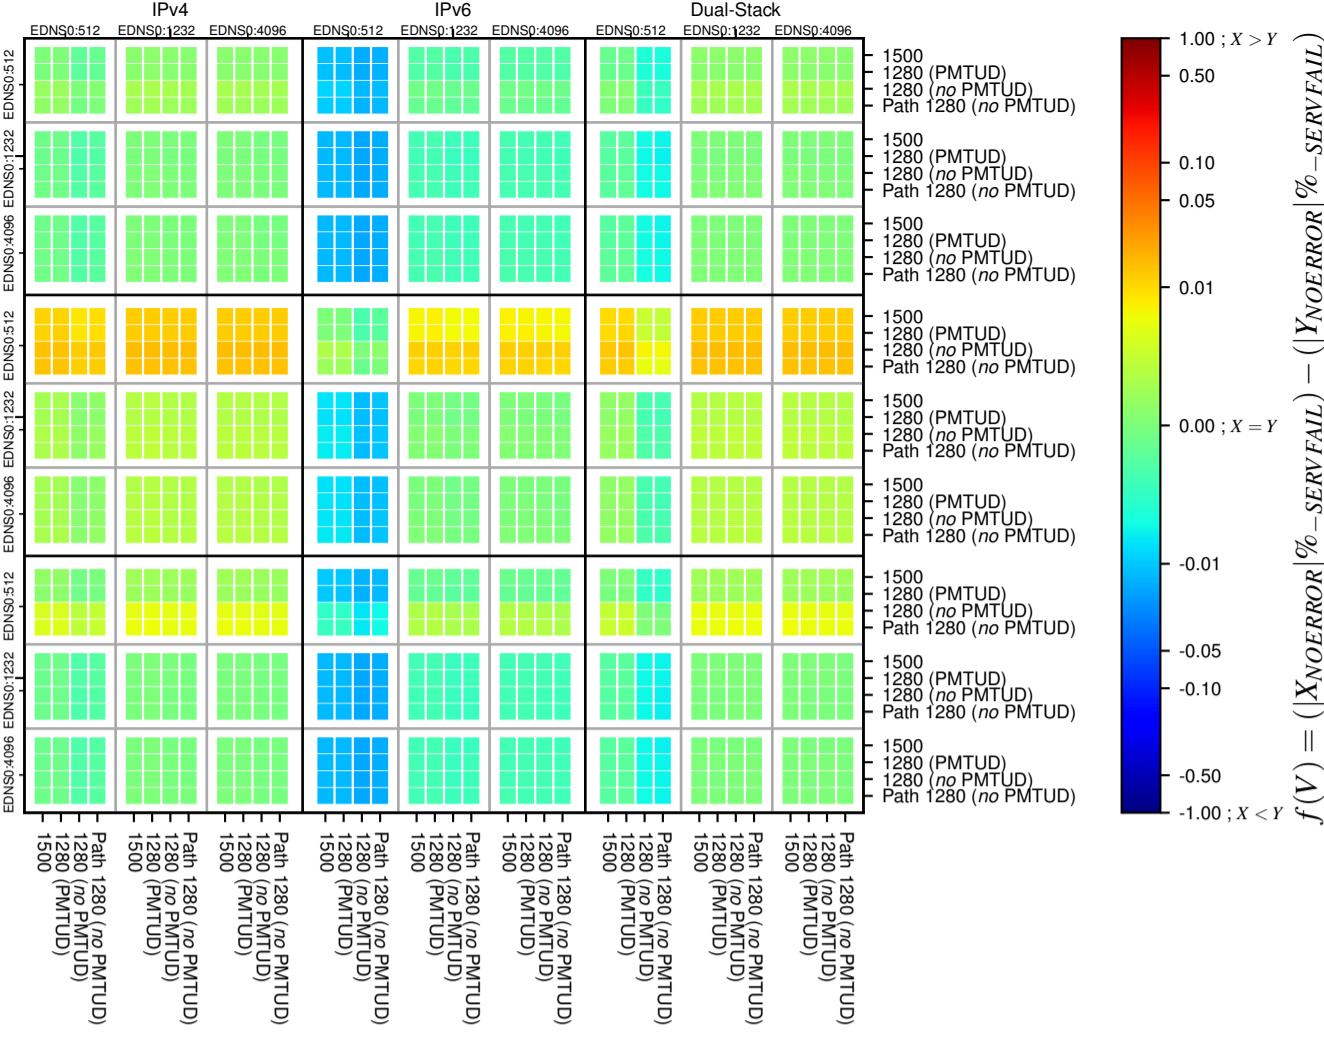

### All Zones without DNSSEC for '.net'

### All Zones with DNSSEC for '.net'