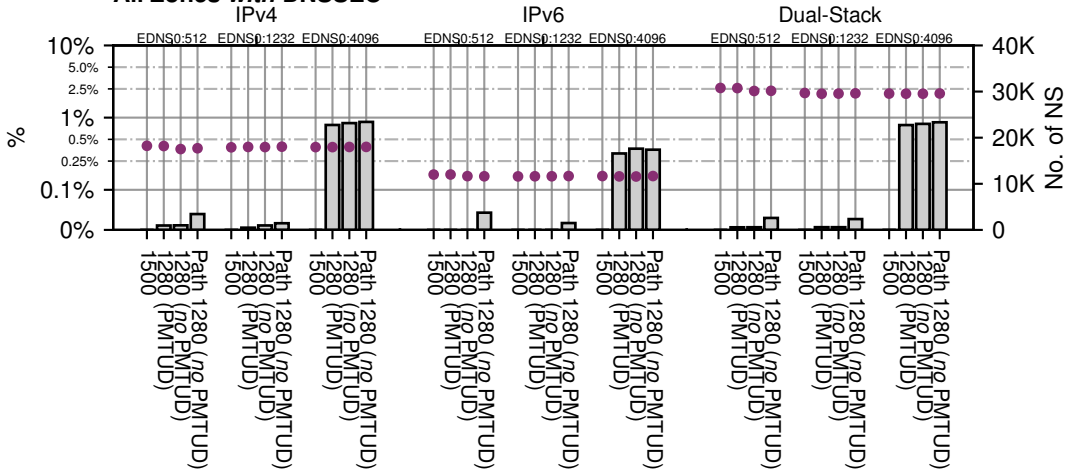

UDP packet too big

All Zones with DNSSEC