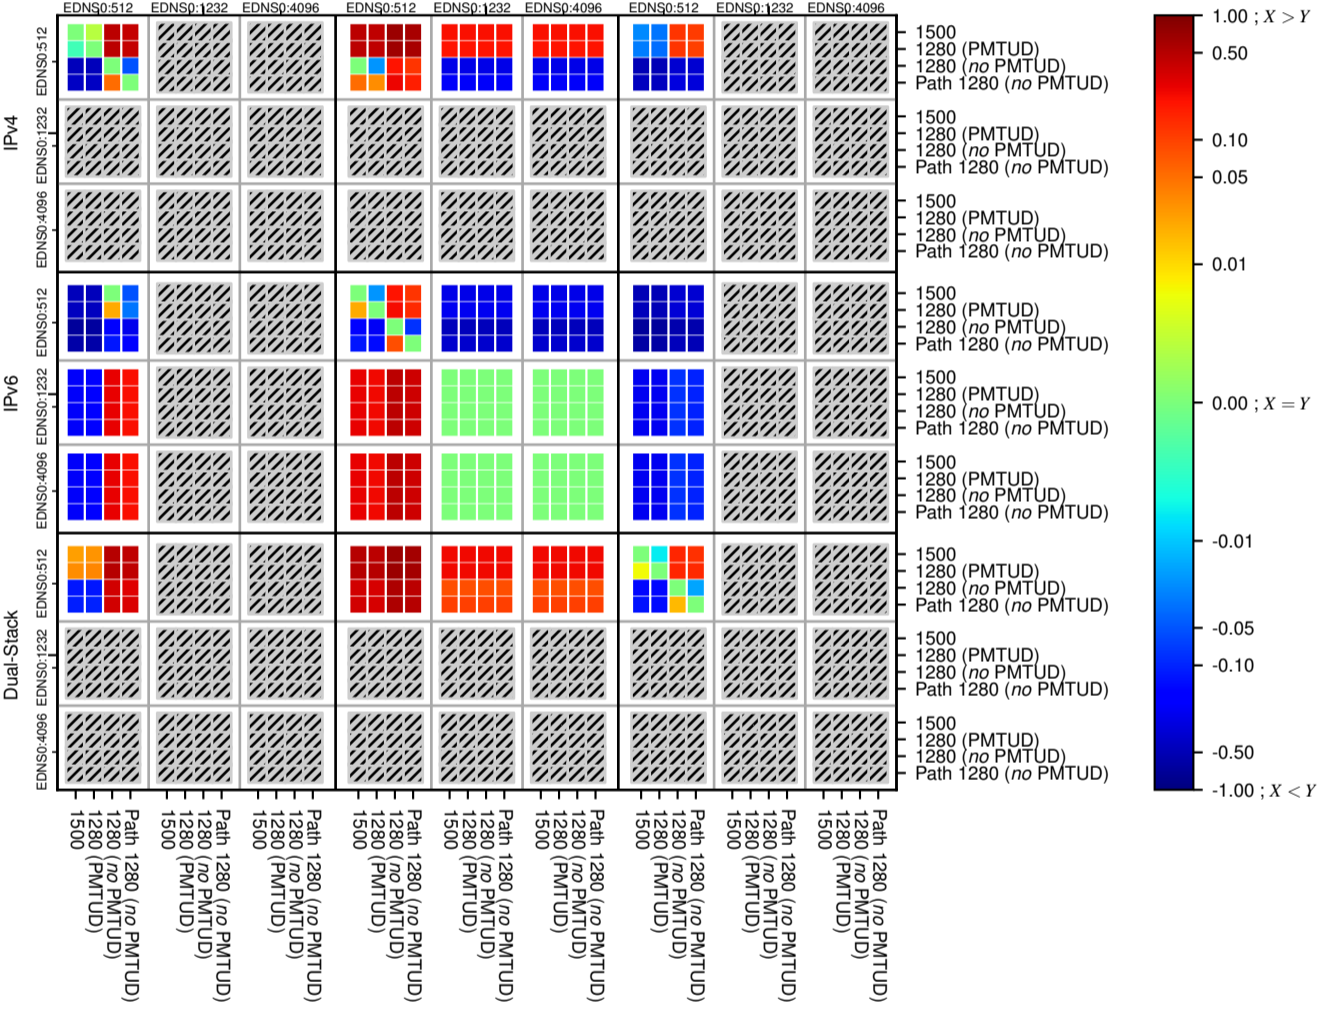

All Zones without DNSSEC for '.it'

All Zones with DNSSEC for '.it'

All Zones for '.it'

$$f(V) = |X_{SERVFAIL}| \% - |Y_{SERVFAIL}| \%$$

$$f(V) = |X_{SERVFAIL}| \% - |Y_{SERVFAIL}| \%$$

$$f(V) = |X_{SERVFAIL}| \% - |Y_{SERVFAIL}| \%$$