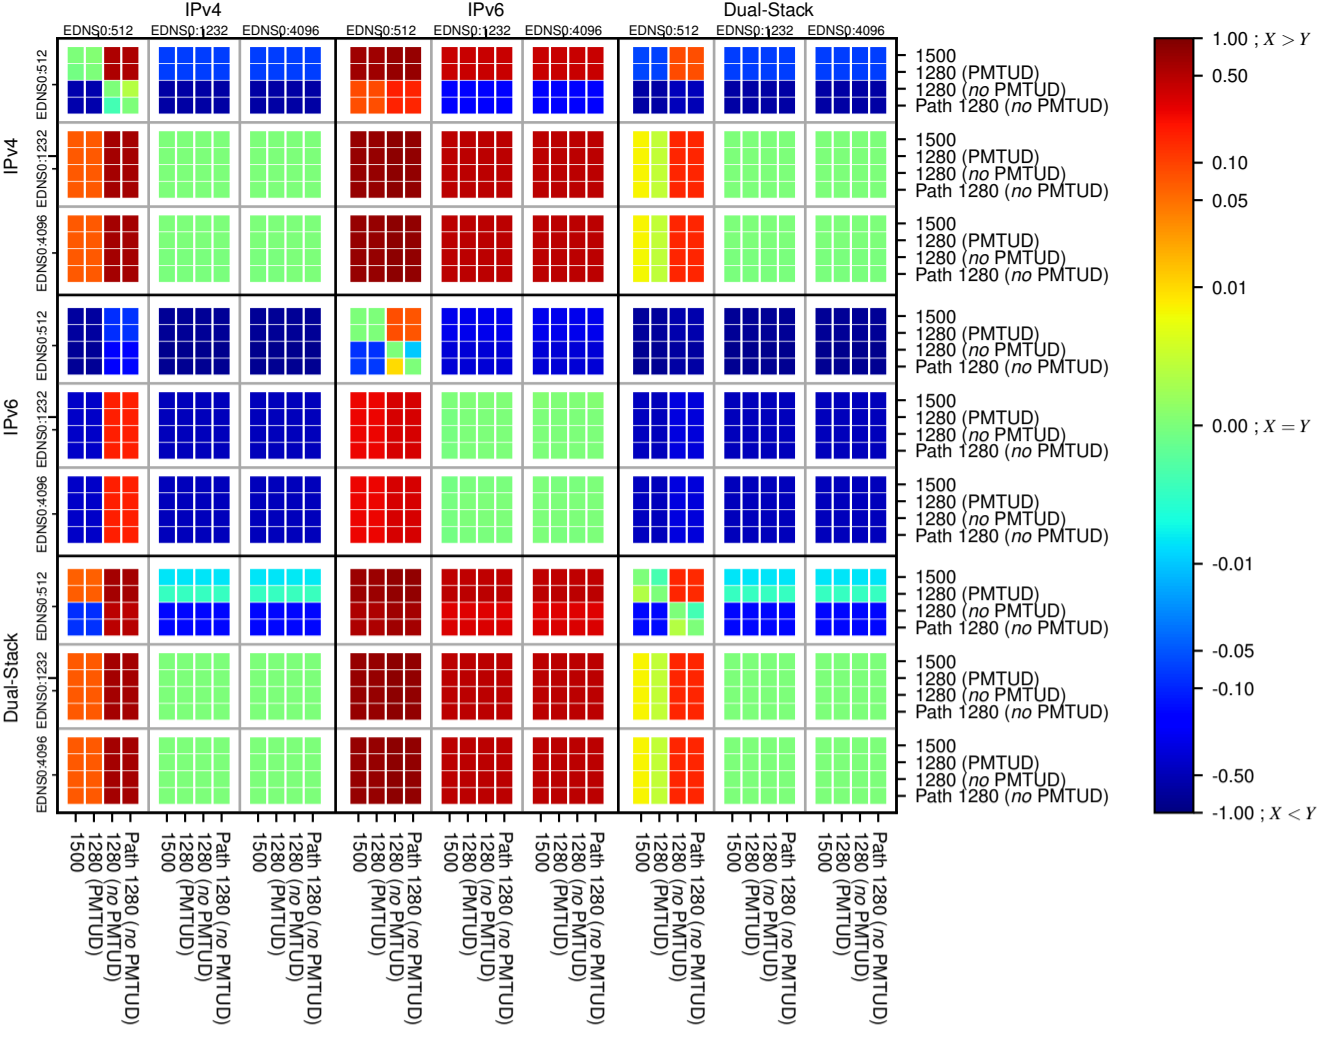

All Zones without DNSSEC for '.it'

All Zones with DNSSEC for '.it'

All Zones for '.it'

$$f(V) = |X_{SERVFAIL}| \% - |Y_{SERVFAIL}| \%$$

$$f(V) = |X_{SERVFAIL}| \% - |Y_{SERVFAIL}| \%$$

$$f(V) = |X_{SERVFAIL}| \% - |Y_{SERVFAIL}| \%$$