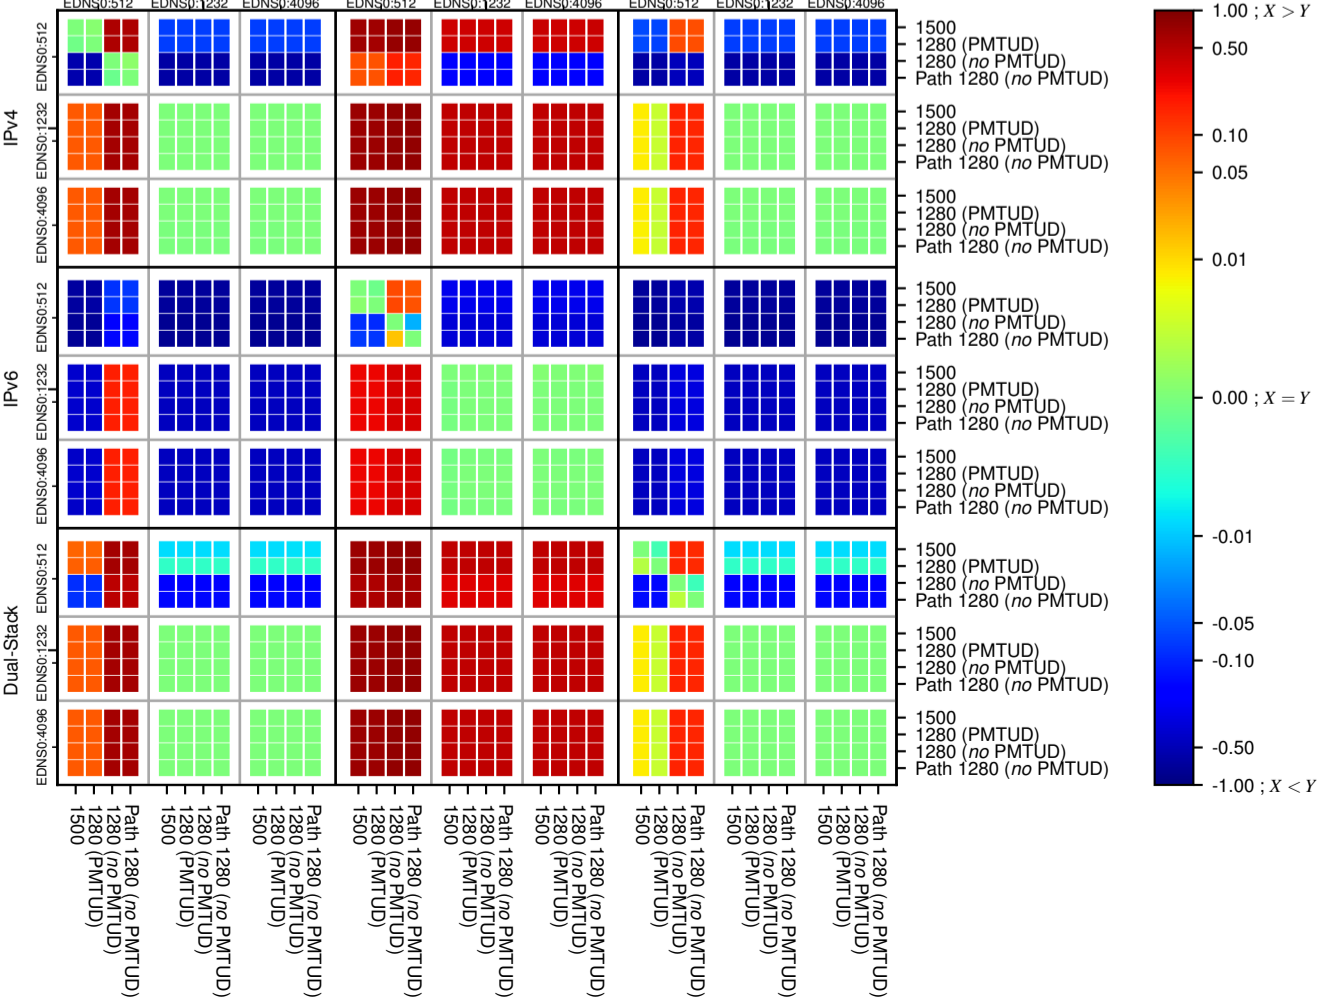

All Zones without DNSSEC for '.it'

All Zones with DNSSEC for '.it'

All Zones for '.it'

$$f(V) = |X_{SERVFAIL}| \% - |Y_{SERVFAIL}| \%$$

$$f(V) = |X_{SERVFAIL}| \% - |Y_{SERVFAIL}| \%$$

$$f(V) = |X_{SERVFAIL}| \% - |Y_{SERVFAIL}| \%$$