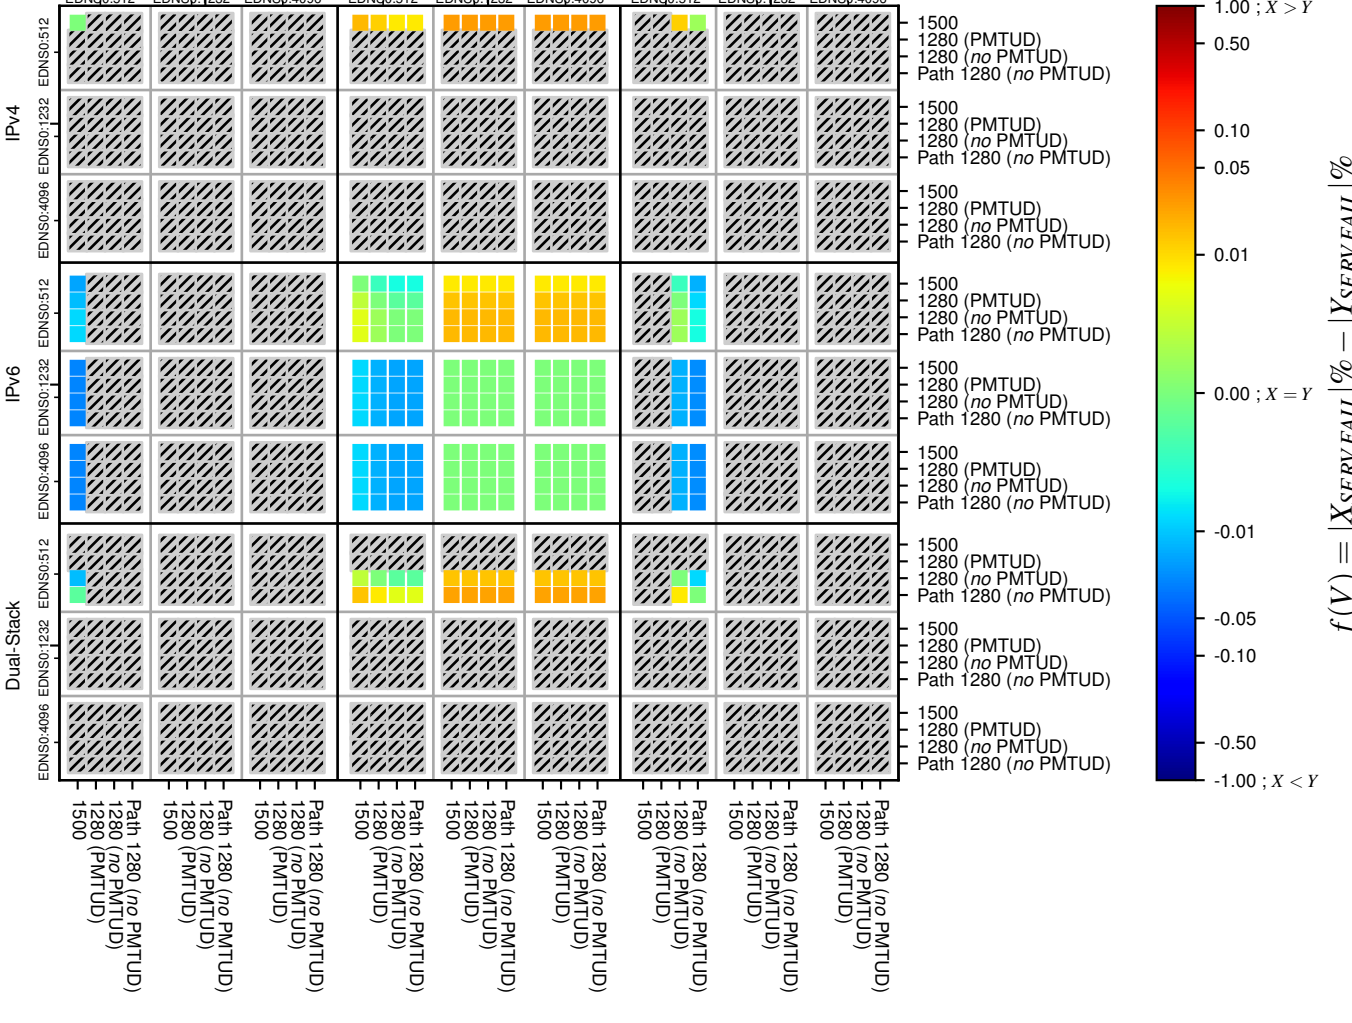

All Zones without DNSSEC for '.jp'

All Zones with DNSSEC for '.jp'

All Zones for '.jp'