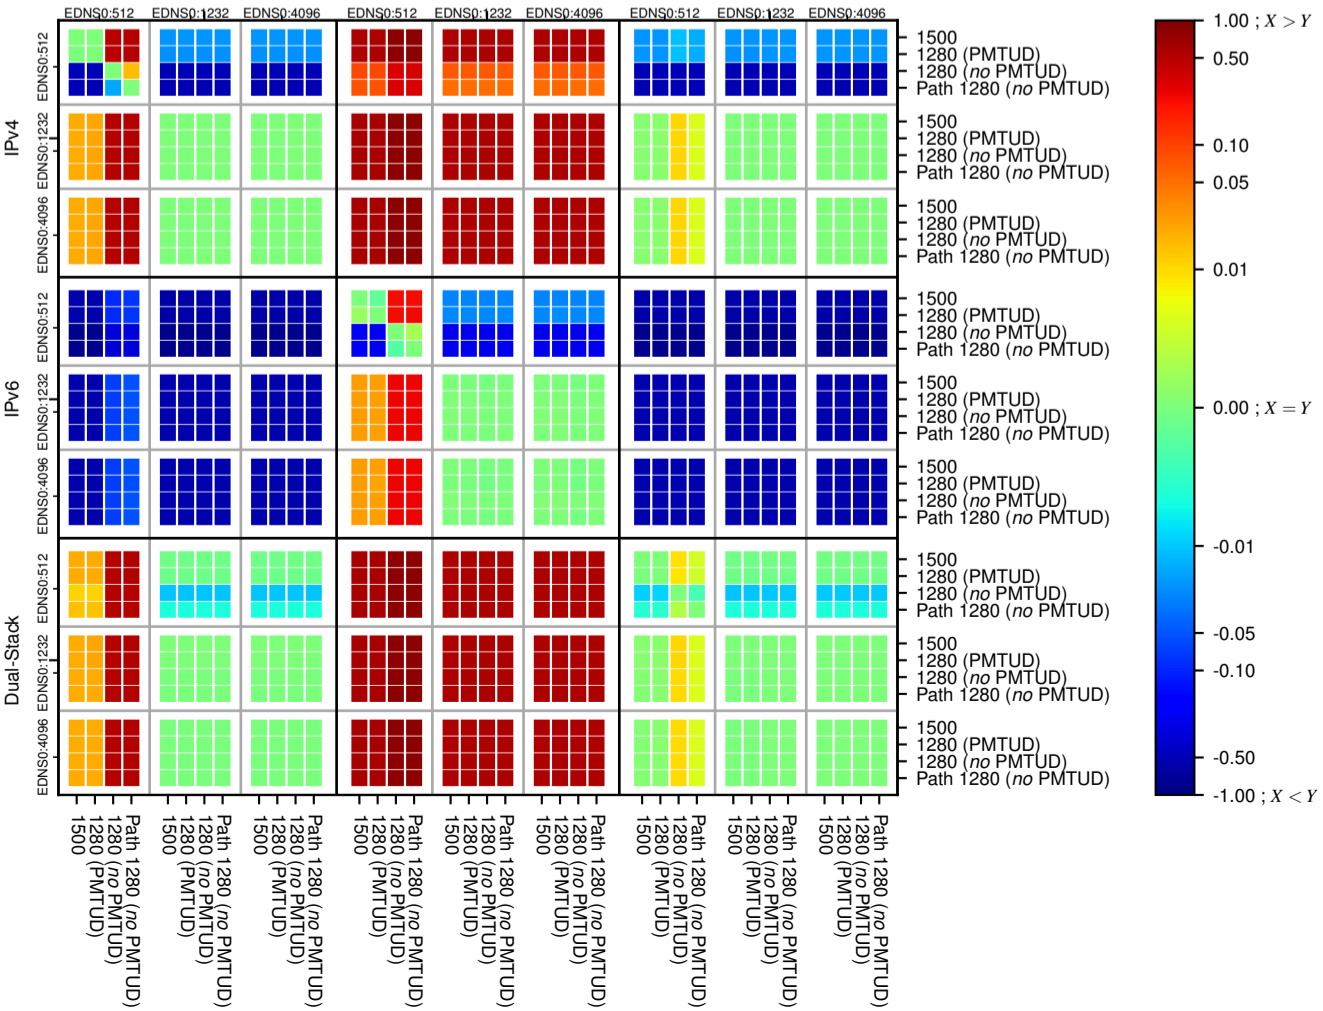

All Zones without DNSSEC for '.ru'

All Zones with DNSSEC for '.ru'

All Zones for '.ru'

$$f(V) = |X_{SERVFAIL}| \% - |Y_{SERVFAIL}| \%$$

$$f(V) = |X_{SERVFAIL}| \% - |Y_{SERVFAIL}| \%$$

$$f(V) = |X_{SERVFAIL}| \% - |Y_{SERVFAIL}| \%$$