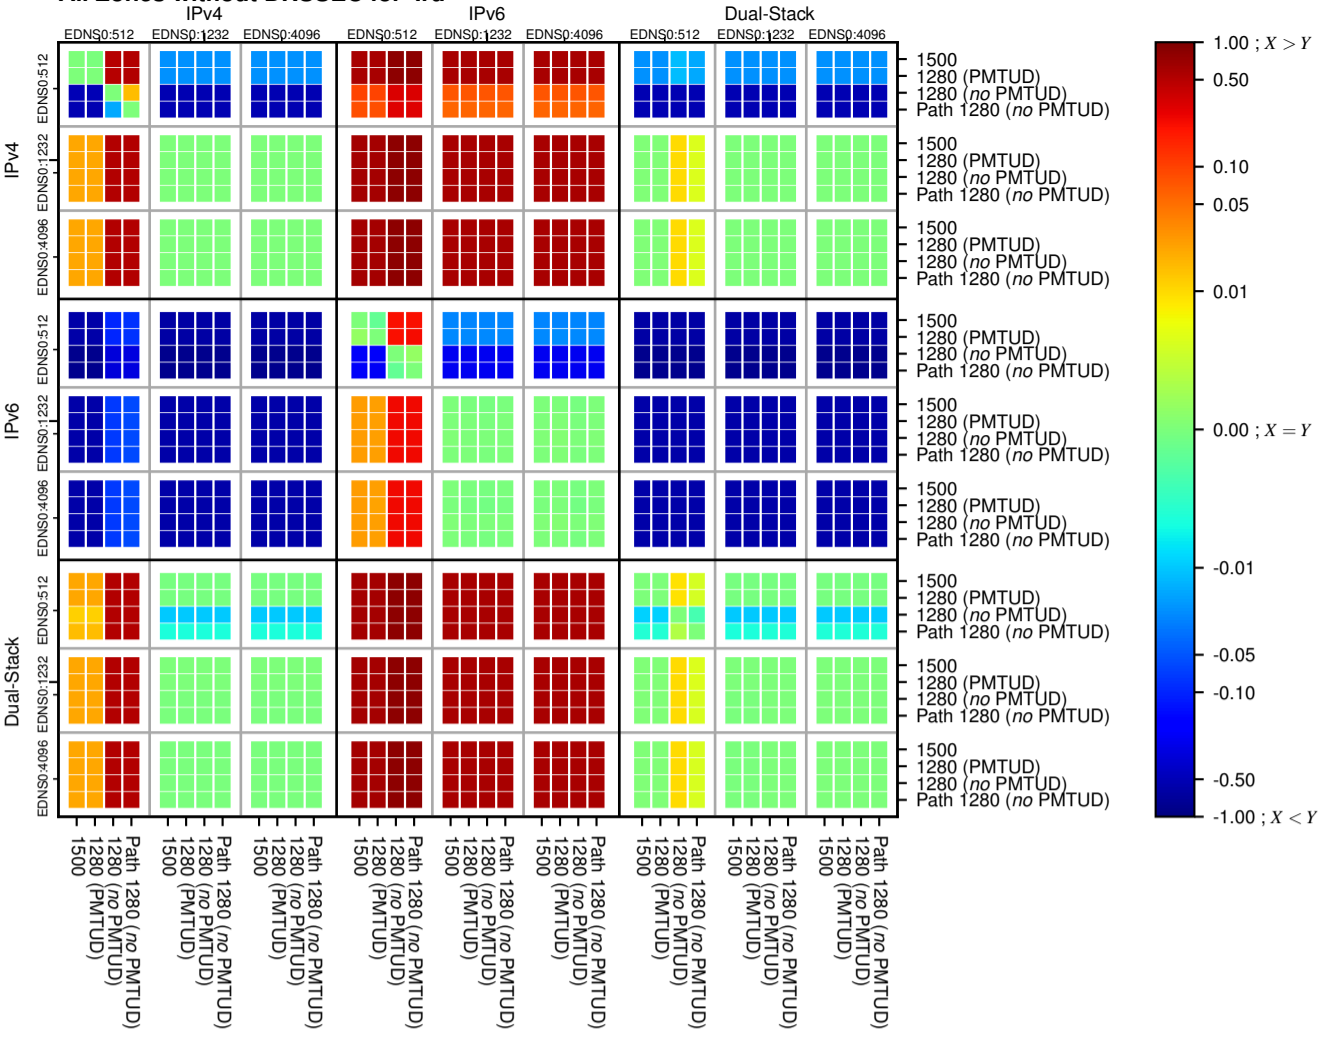

All Zones without DNSSEC for '.ru'

All Zones with DNSSEC for '.ru'

All Zones for '.ru'

$$f(V) = |X_{SERVFAIL}| \% - |Y_{SERVFAIL}| \%$$

$$f(V) = |X_{SERVFAIL}| \% - |Y_{SERVFAIL}| \%$$

$$f(V) = |X_{SERVFAIL}| \% - |Y_{SERVFAIL}| \%$$