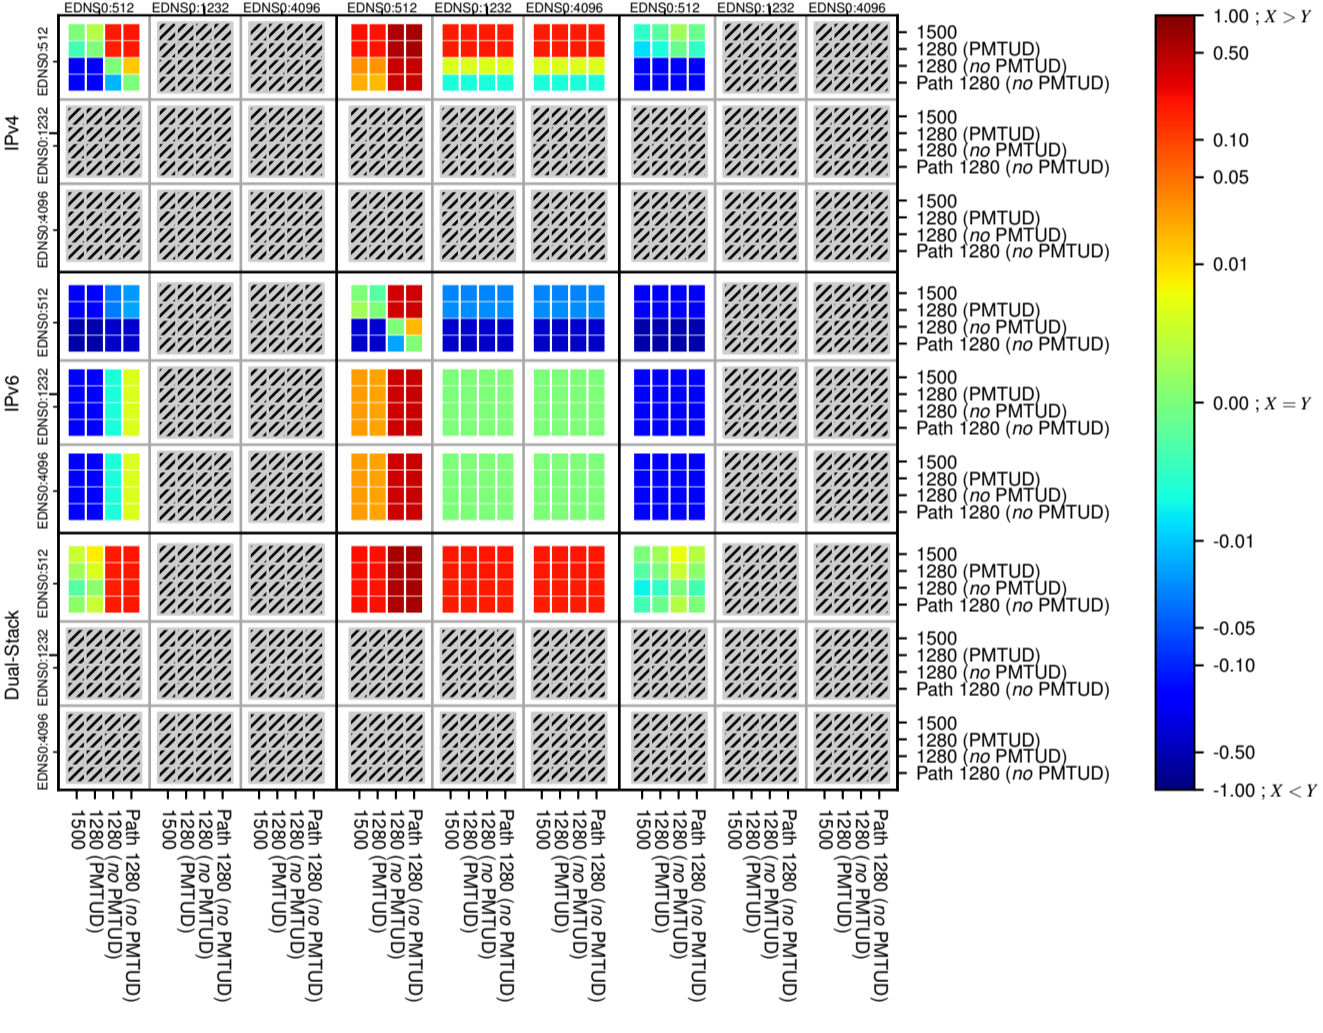

All Zones without DNSSEC for '.ru'

All Zones with DNSSEC for '.ru'

All Zones for '.ru'

$$f(V) = |X_{SERVFAIL}| \% - |Y_{SERVFAIL}| \%$$

$$f(V) = |X_{SERVFAIL}| \% - |Y_{SERVFAIL}| \%$$

$$f(V) = |X_{SERVFAIL}| \% - |Y_{SERVFAIL}| \%$$