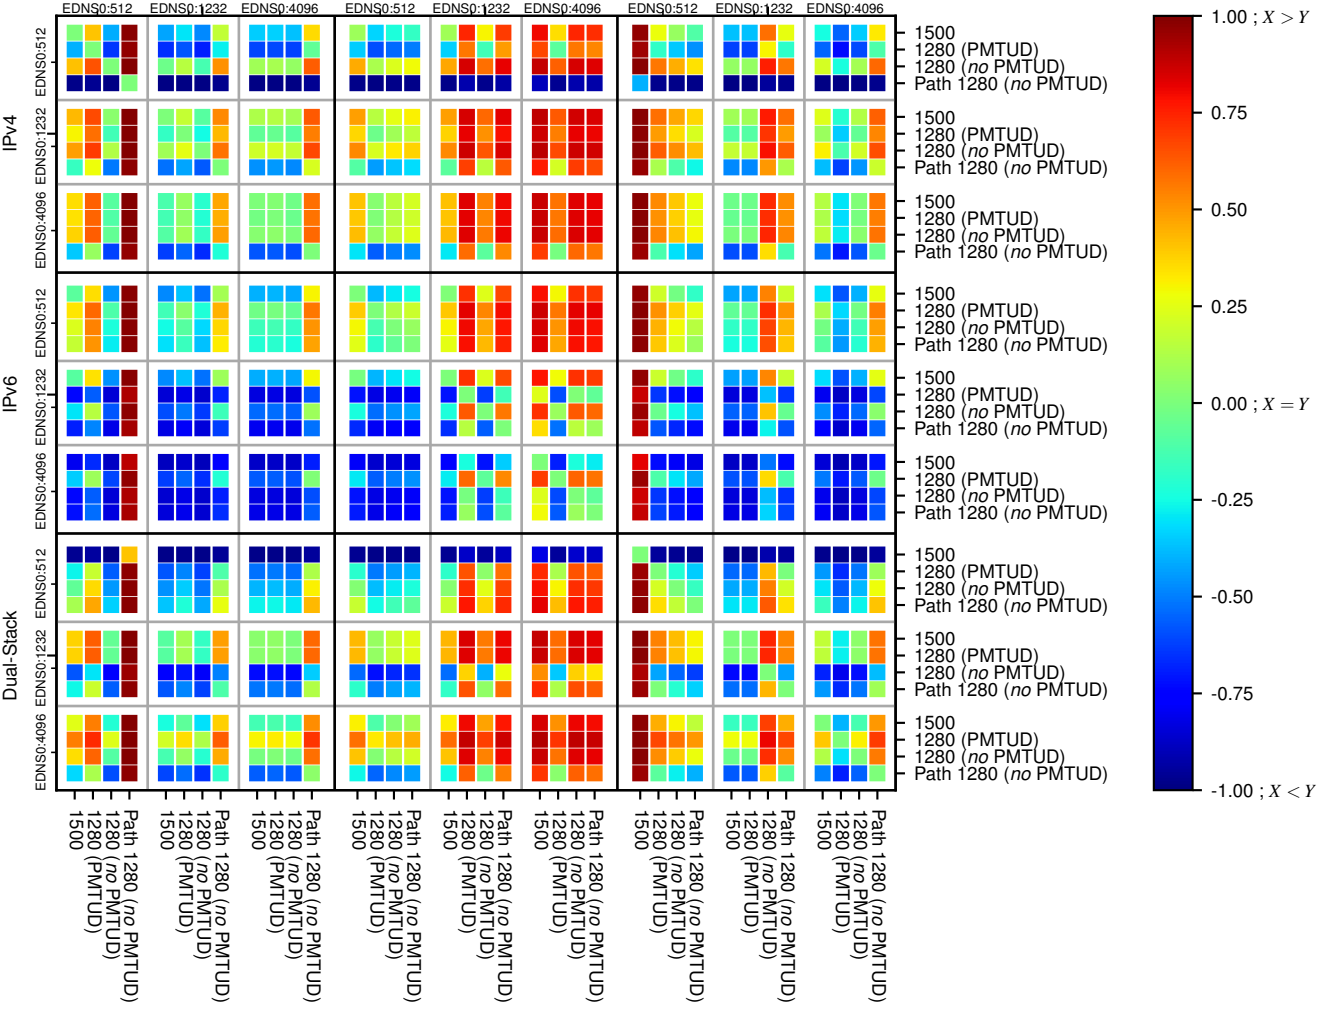

All Zones without DNSSEC returning NOERROR for '.de'

All Zones with DNSSEC returning NOERROR for '.de'

All Zones returning NOERROR for '.de'