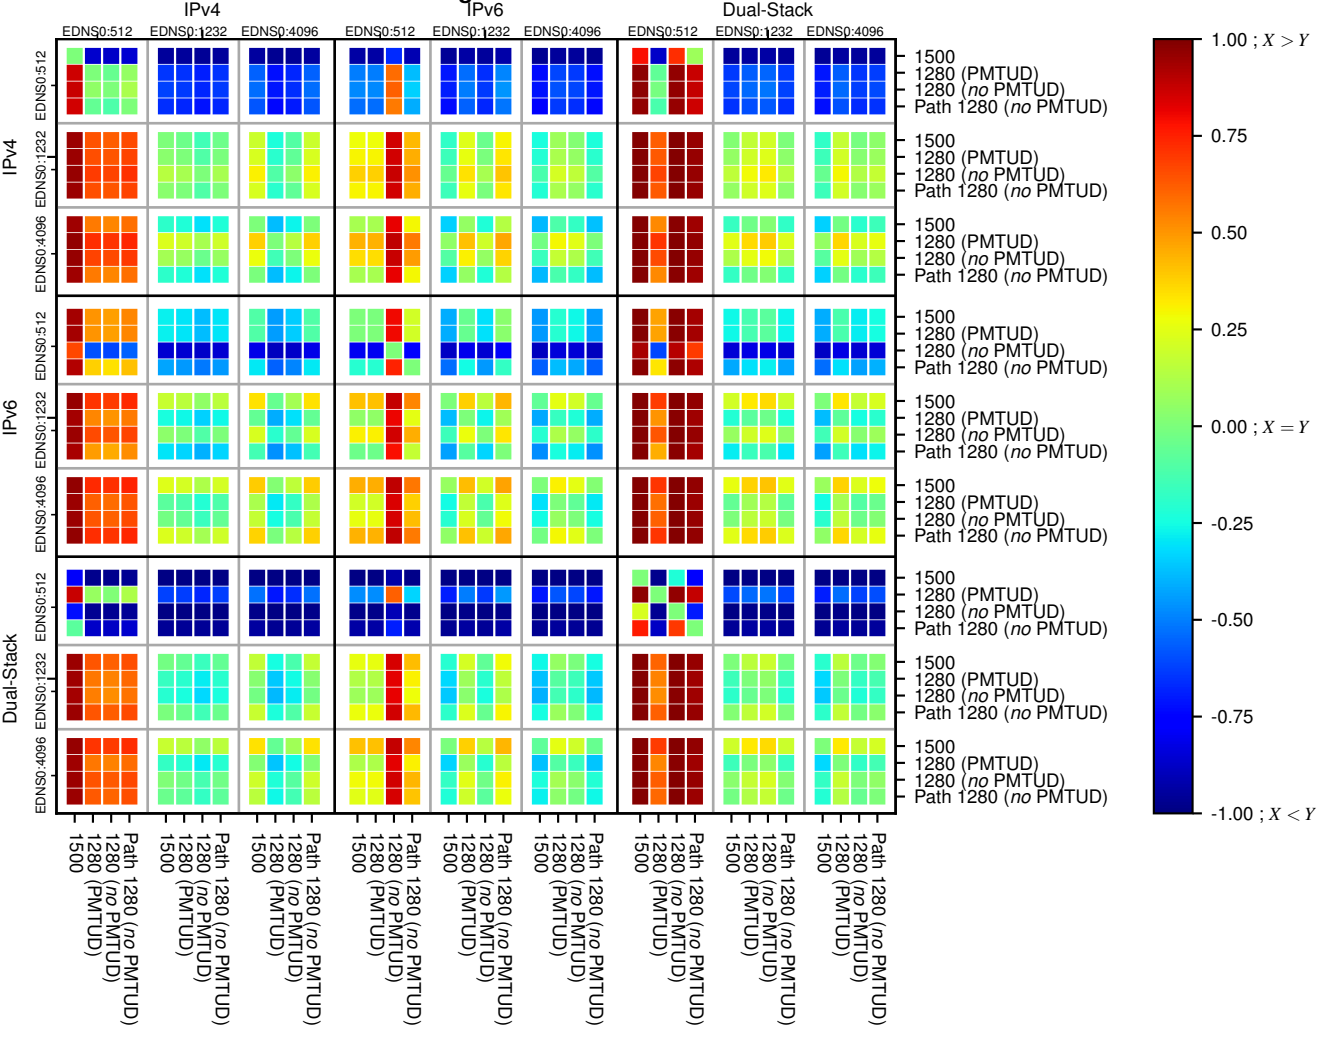

All Zones without DNSSEC returning NOERROR for '.de'

All Zones with DNSSEC returning NOERROR for '.de'

All Zones returning NOERROR for '.de'