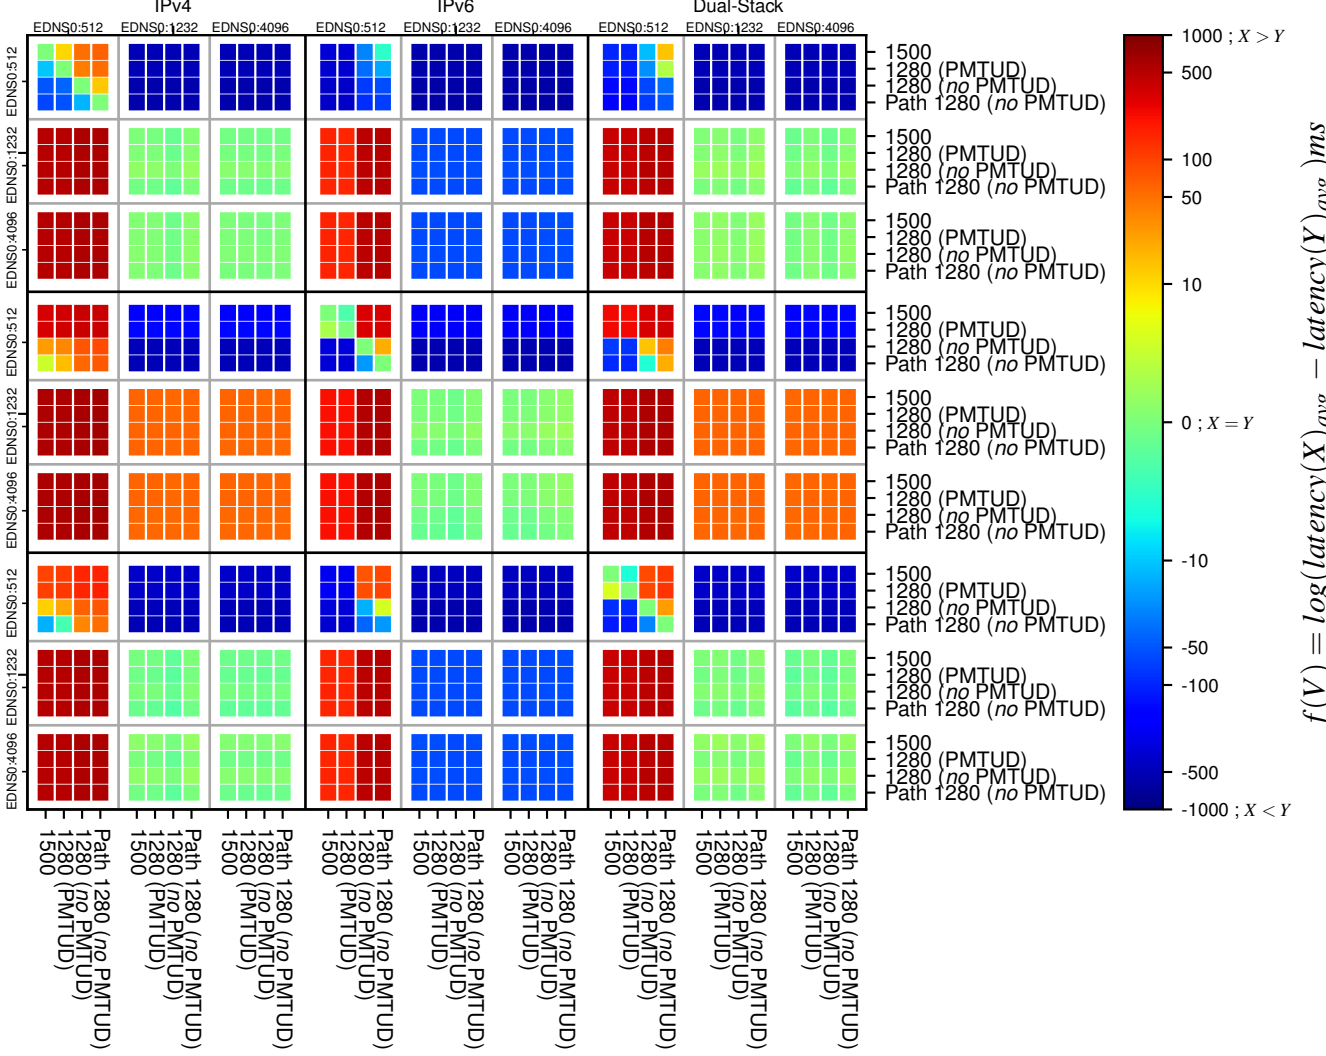

All Zones without DNSSEC returning NOERROR for '.com'

All Zones with DNSSEC returning NOERROR for '.com'

All Zones returning NOERROR for '.com'