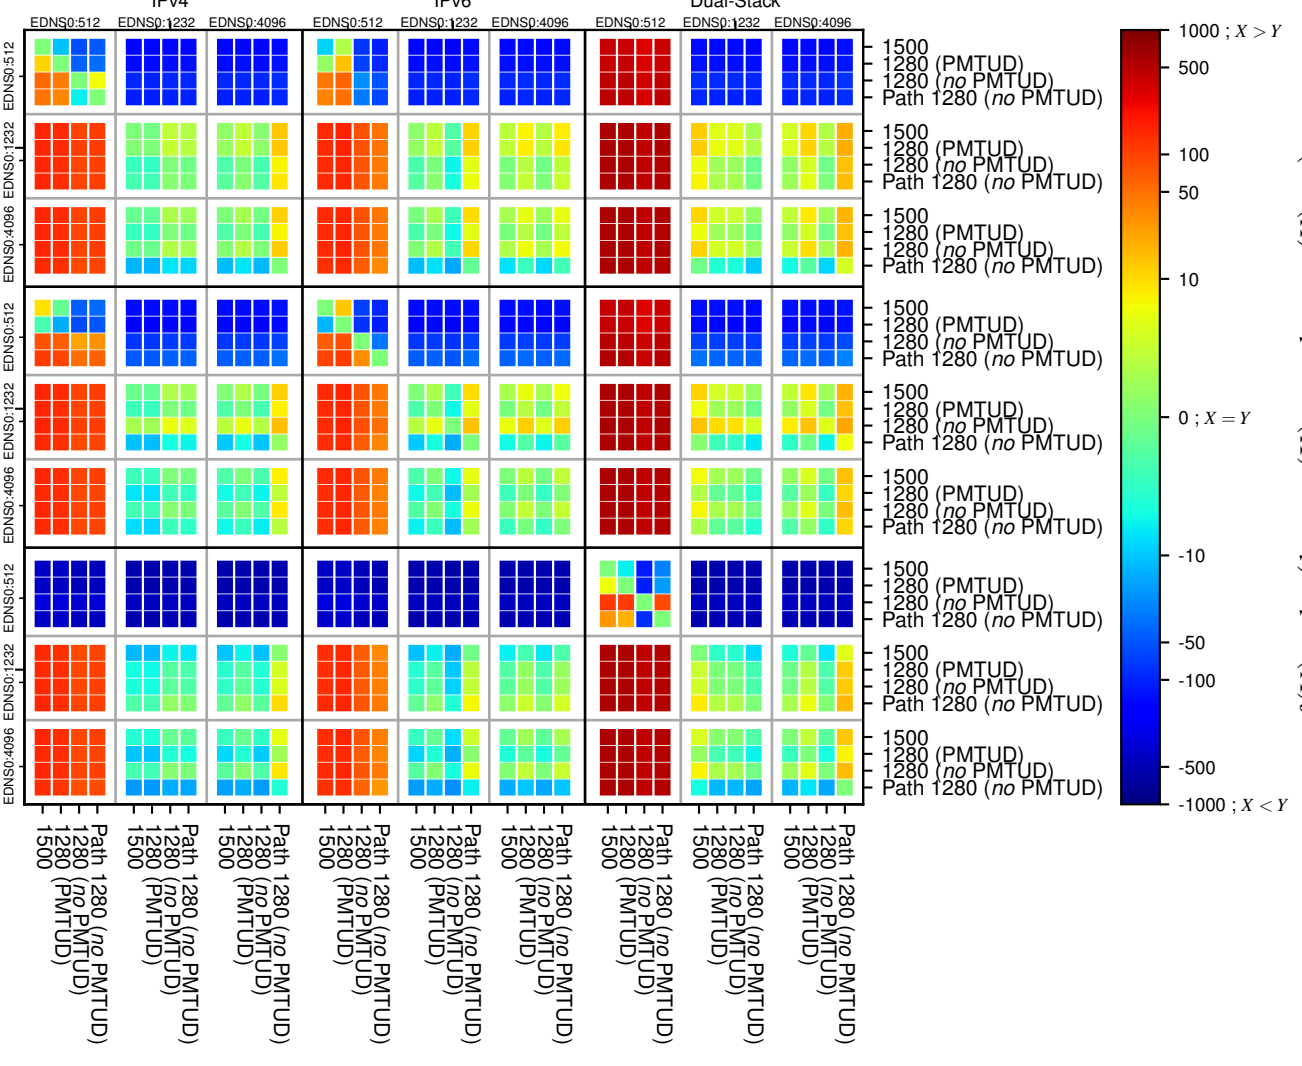

All Zones without DNSSEC returning NOERROR for '.de'

All Zones with DNSSEC returning NOERROR for '.de'

All Zones returning NOERROR for '.de'