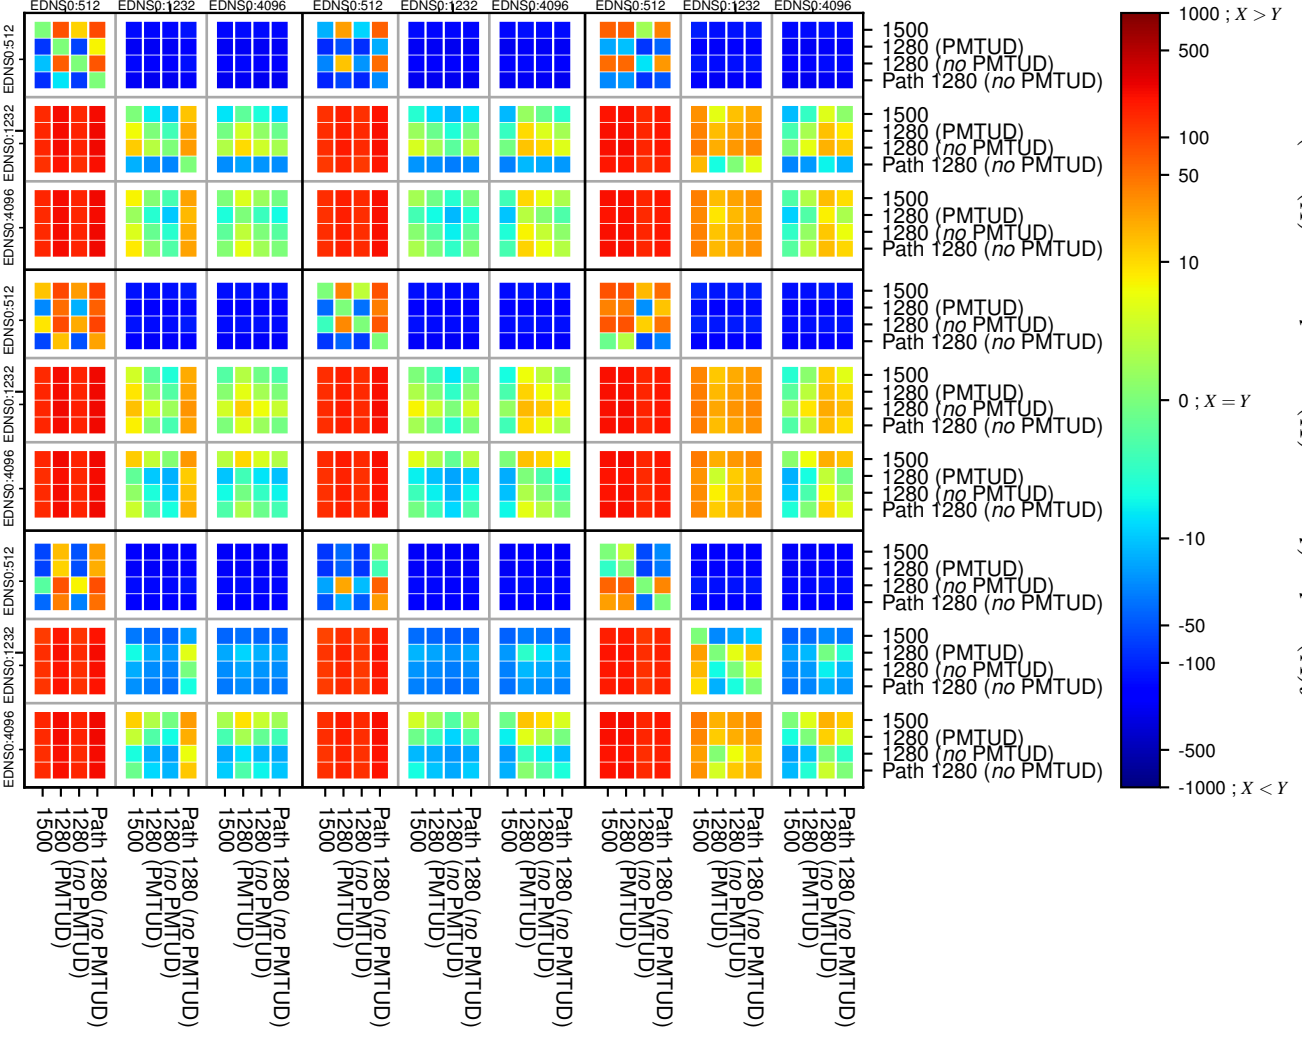

All Zones with DNSSEC returning NOERROR for '.se'