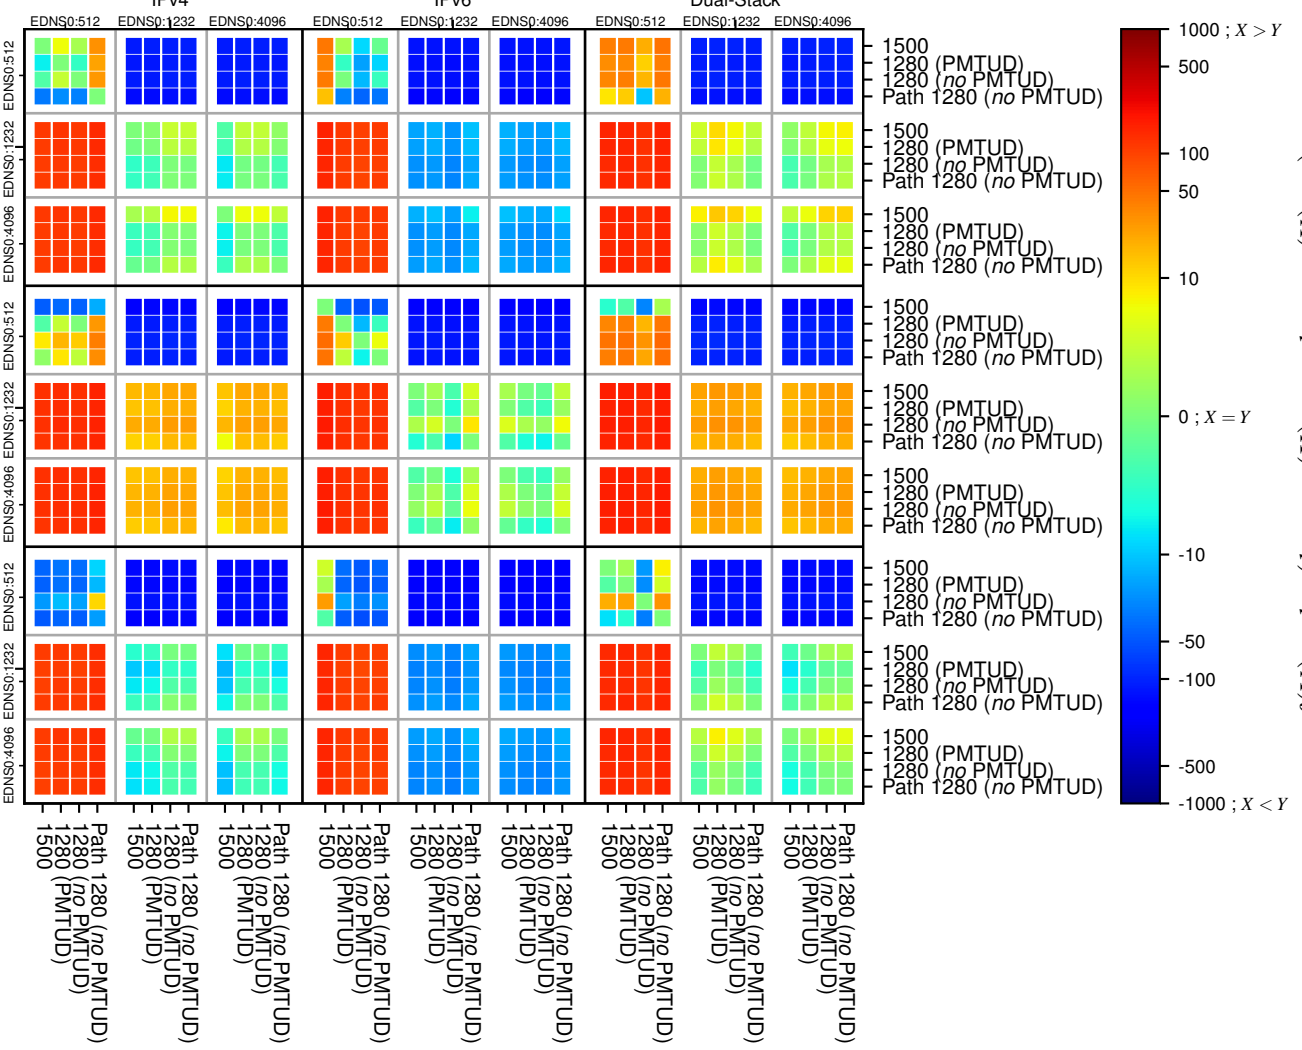

### All Zones without DNSSEC returning NOERROR for '.se'