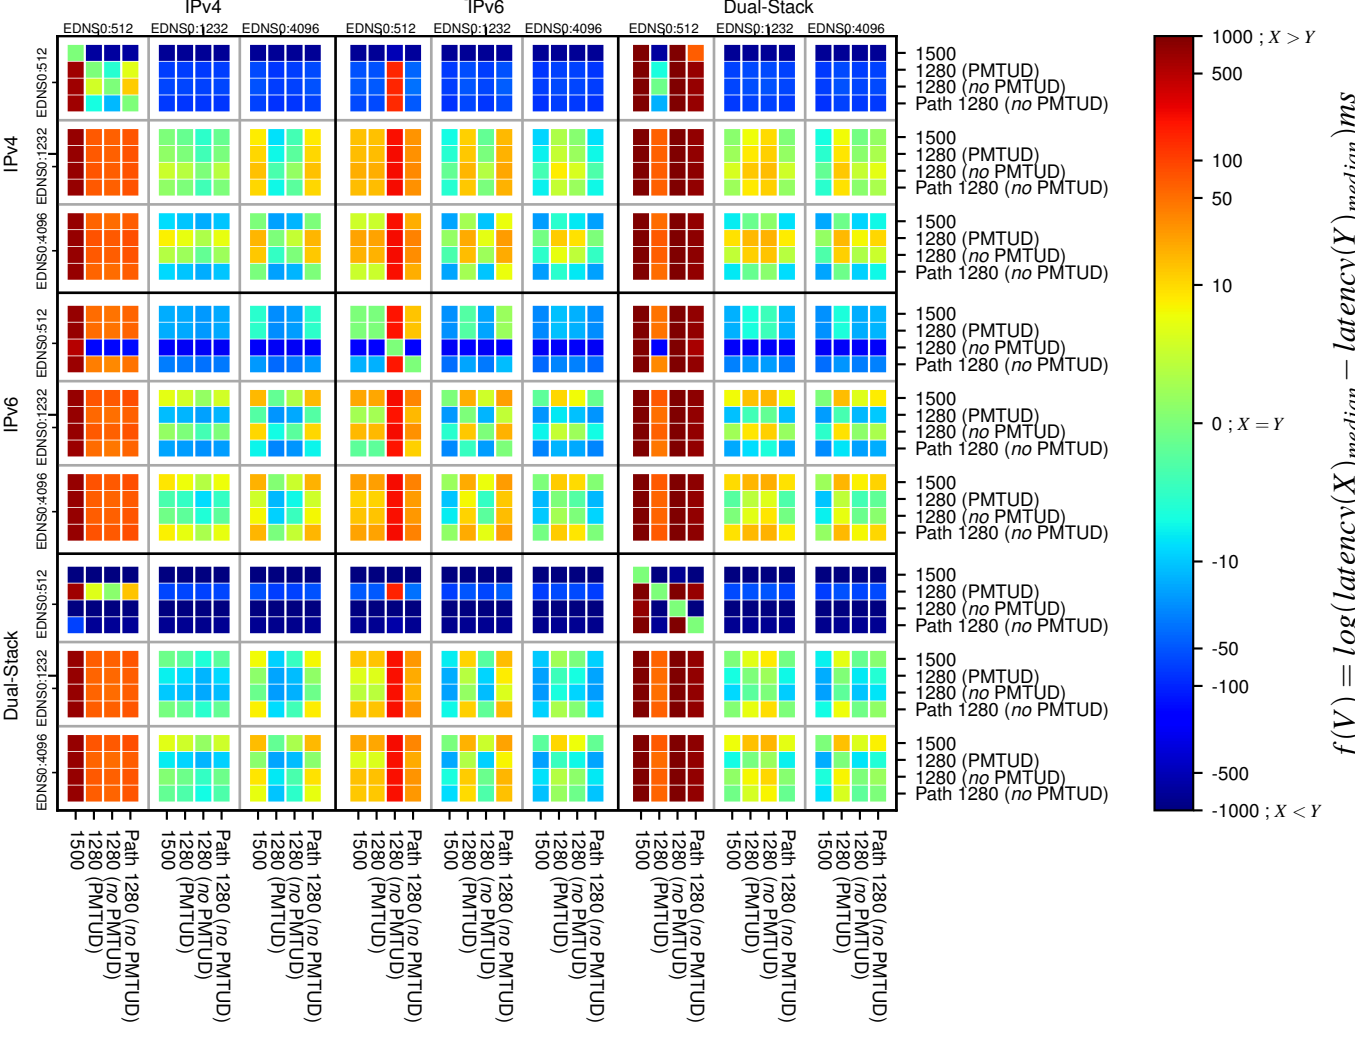

All Zones without DNSSEC returning NOERROR for '.de'

All Zones with DNSSEC returning NOERROR for '.de'

All Zones returning NOERROR for '.de'