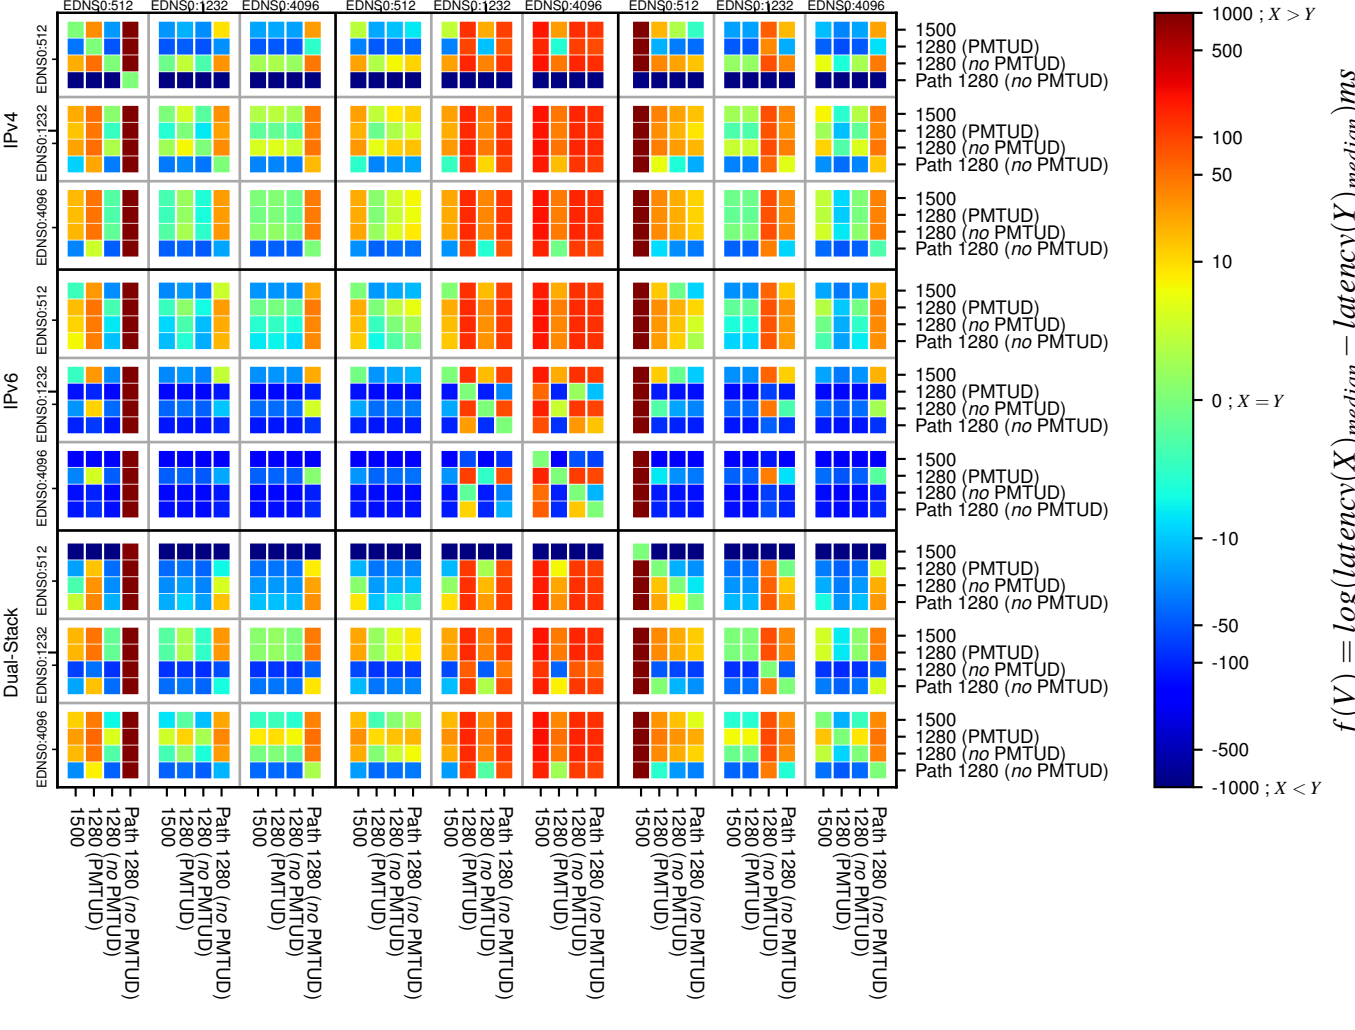

All Zones without DNSSEC returning NOERROR for '.de'

All Zones with DNSSEC returning NOERROR for '.de'

All Zones returning NOERROR for '.de'