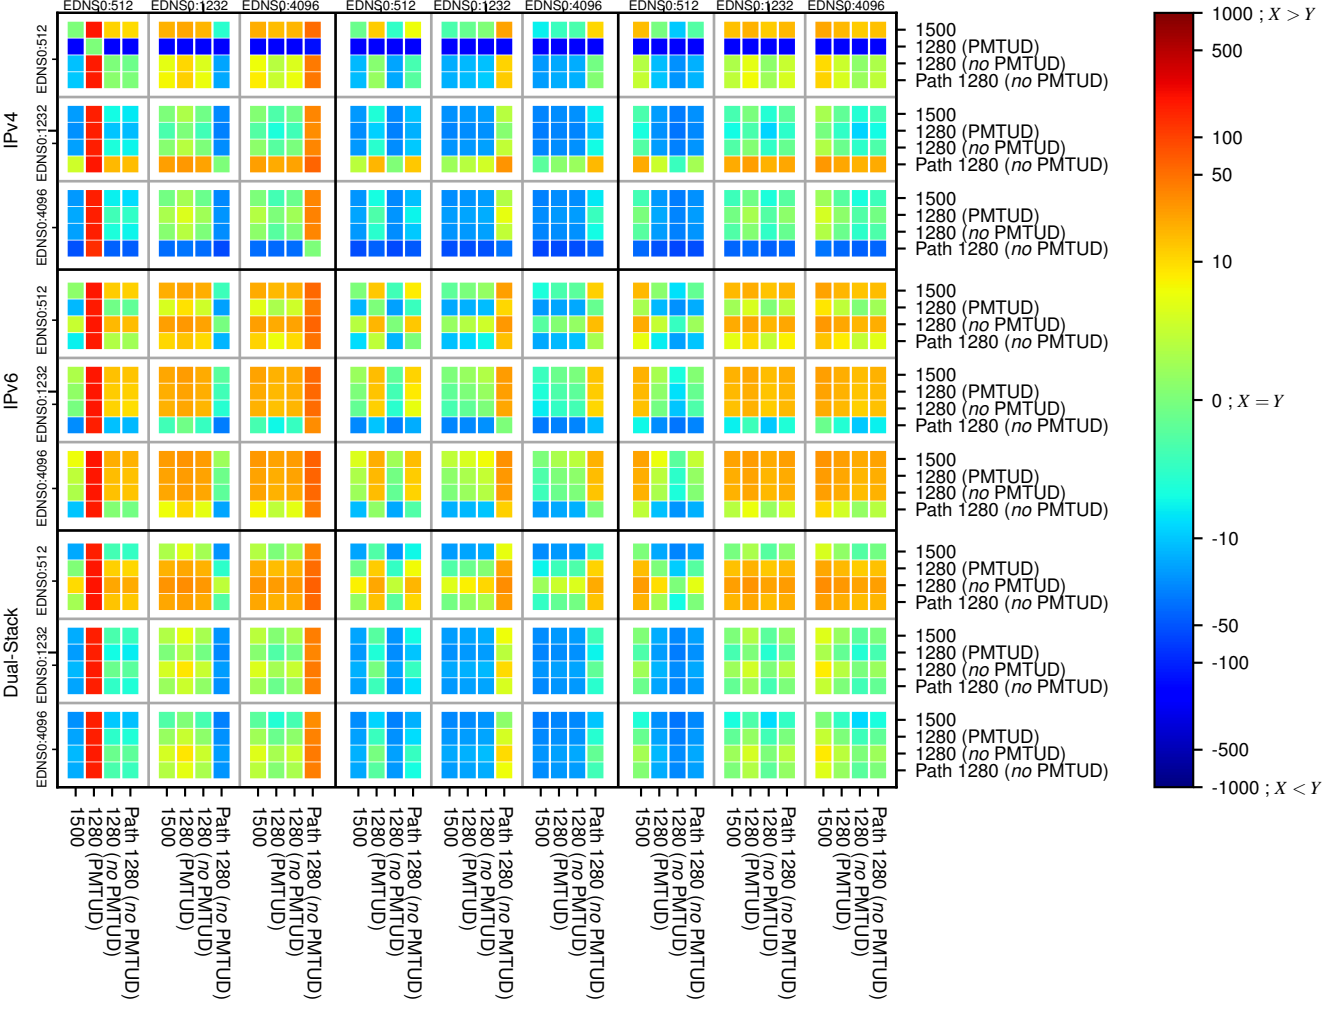

### All Zones without DNSSEC returning NOERROR for '.nl'

### All Zones with DNSSEC returning NOERROR for '.nl'