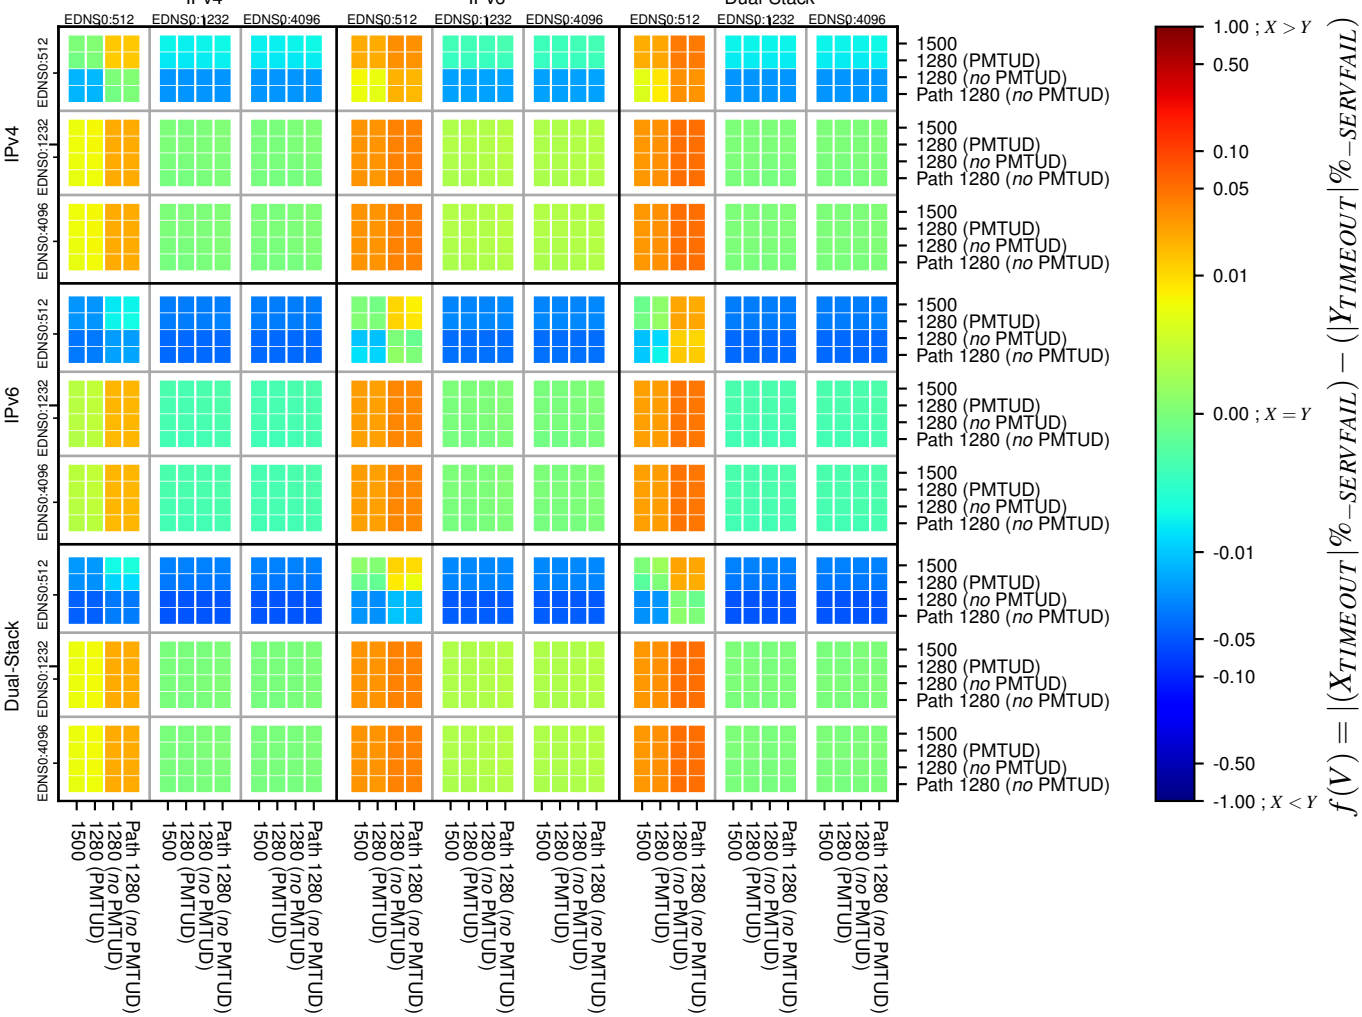

### All Zones without DNSSEC for '.all.psl.domains'

### All Zones with DNSSEC for '.all.psl.domains'

### All Zones for '.all.psl.domains'

$$f(V) = |(X_{TIMEOUT} | \% - SERVFAIL) - (Y_{TIMEOUT} | \% - SERVFAIL)|$$

$$f(V) = |(X_{TIMEOUT} | \% - SERVFAIL) - (Y_{TIMEOUT} | \% - SERVFAIL)|$$

$$f(V) = |(X_{TIMEOUT} | \% - SERVFAIL) - (Y_{TIMEOUT} | \% - SERVFAIL)|$$