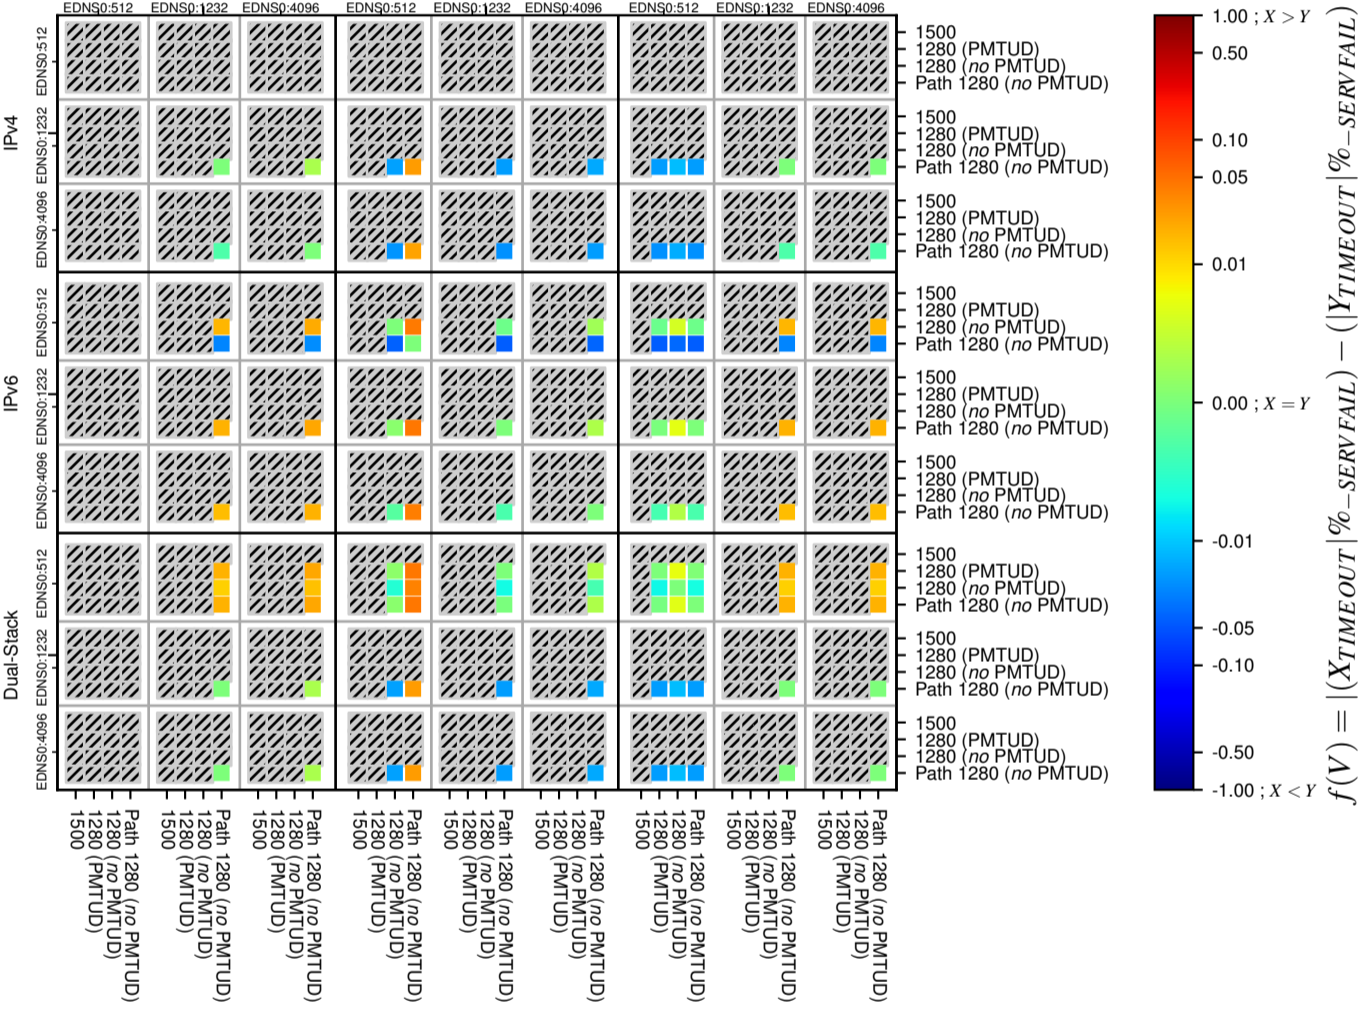

All Zones with DNSSEC for '.be'