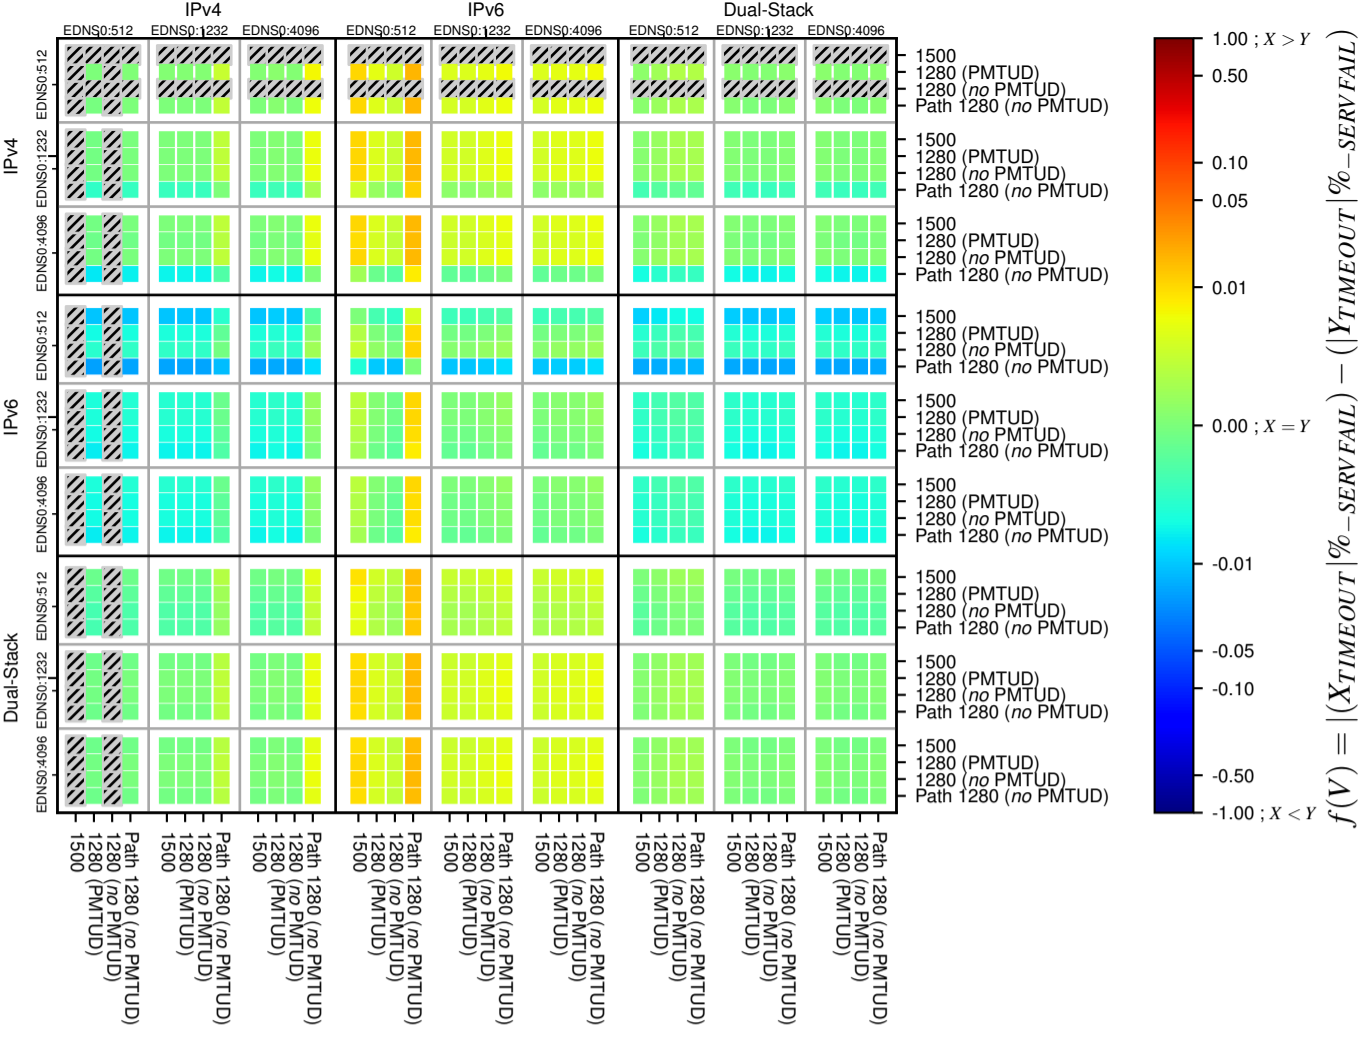

### All Zones without DNSSEC for '.be'

### All Zones with DNSSEC for '.be'