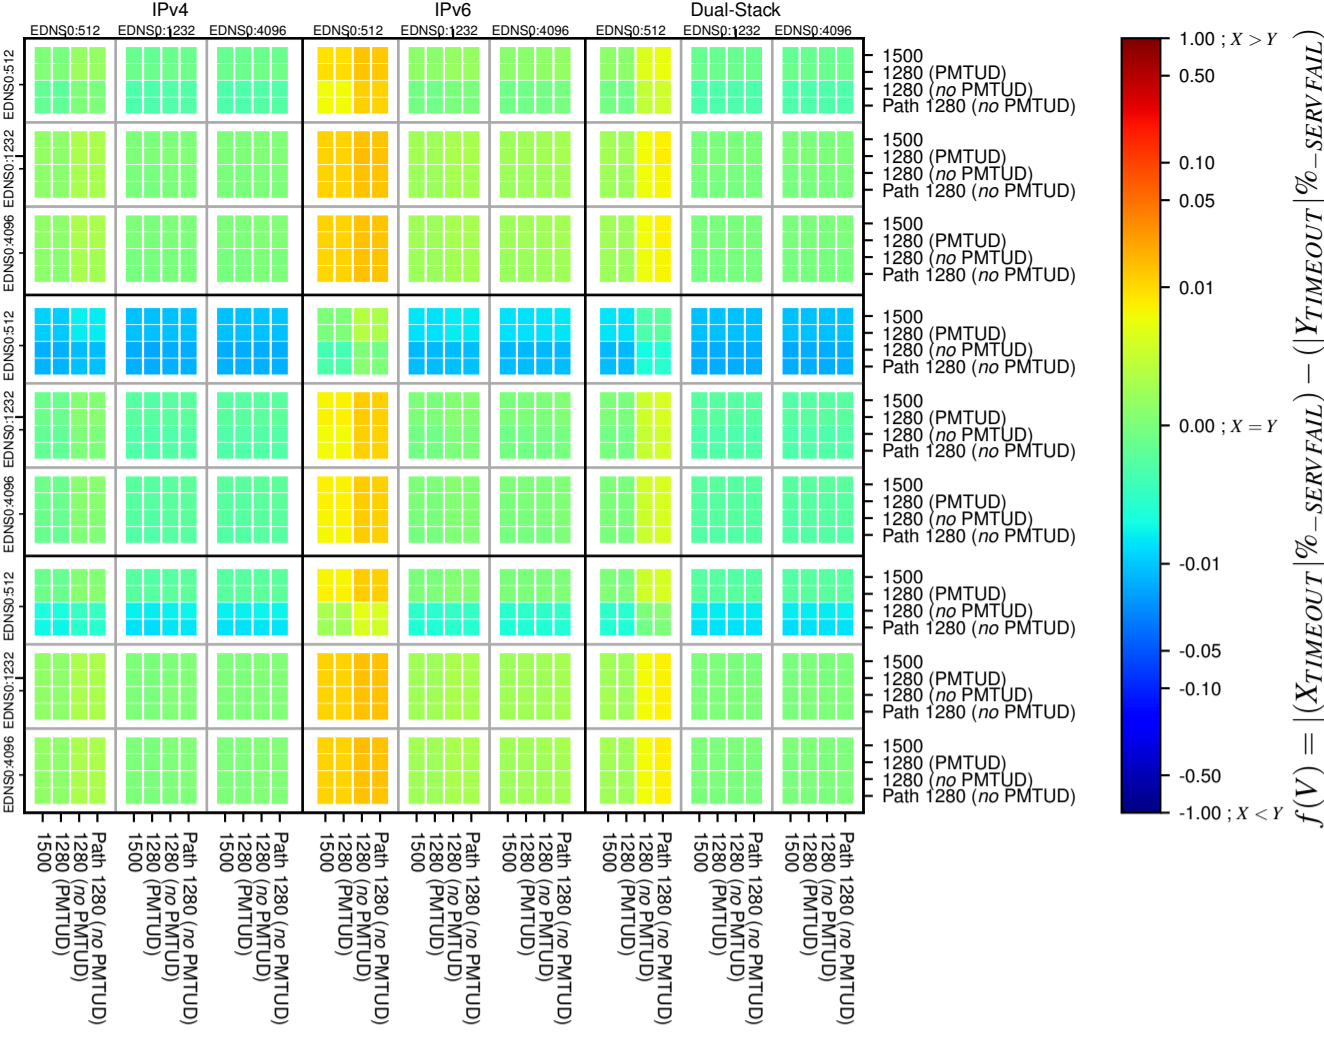

All Zones without DNSSEC for '.net'

All Zones with DNSSEC for '.net'

All Zones for '.net'

$$f(V) = |(X_{TIMEOUT} \% - SERVFAIL) - (Y_{TIMEOUT} \% - SERVFAIL)|$$

$$f(V) = |(X_{TIMEOUT} \% - SERVFAIL) - (Y_{TIMEOUT} \% - SERVFAIL)|$$

$$f(V) = |(X_{TIMEOUT} \% - SERVFAIL) - (Y_{TIMEOUT} \% - SERVFAIL)|$$