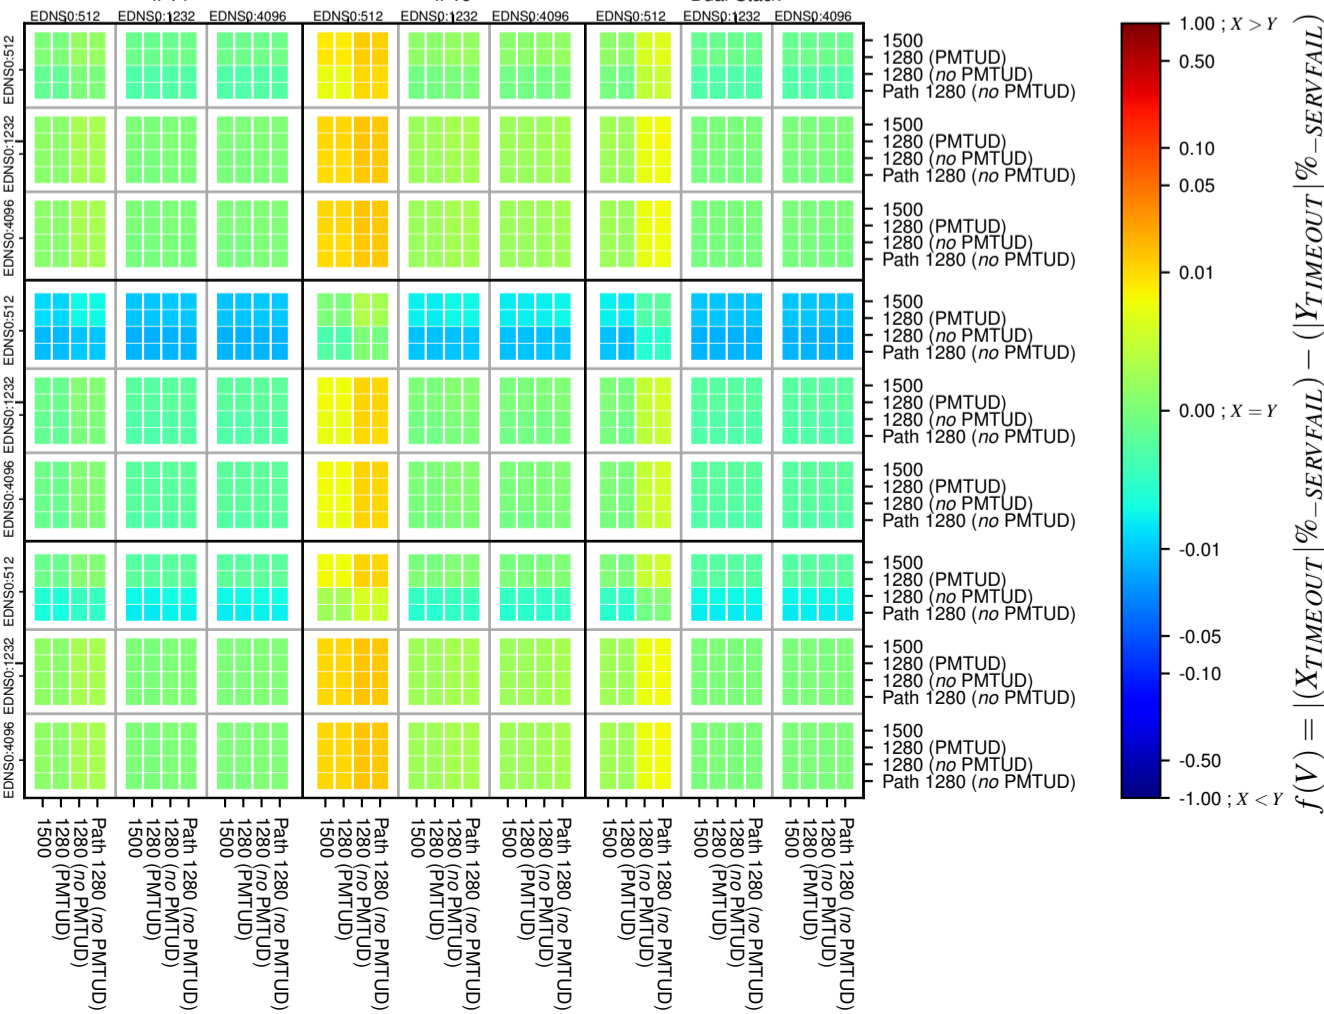

All Zones without DNSSEC for '.net'

All Zones with DNSSEC for '.net'

All Zones for '.net'

$$f(V) = |(X_{TIMEOUT} \% - SERVFAIL) - (Y_{TIMEOUT} \% - SERVFAIL)|$$

$$f(V) = |(X_{TIMEOUT} \% - SERVFAIL) - (Y_{TIMEOUT} \% - SERVFAIL)|$$

$$f(V) = |(X_{TIMEOUT} \% - SERVFAIL) - (Y_{TIMEOUT} \% - SERVFAIL)|$$