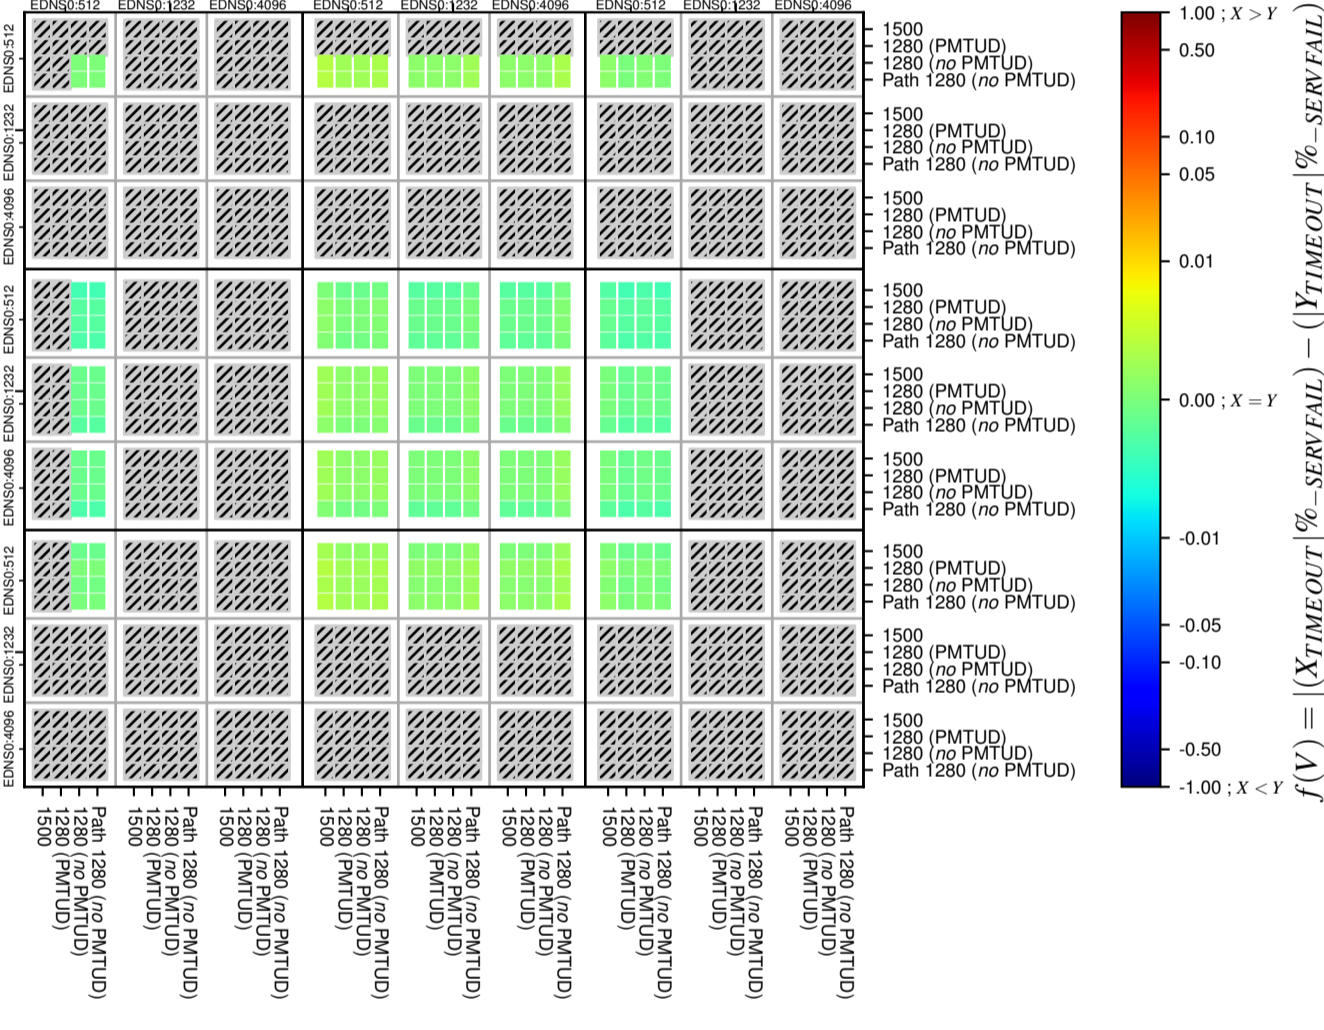

All Zones without DNSSEC for '.net'

All Zones with DNSSEC for '.net'

All Zones for '.net'

$$f(V) = |(X_{TIMEOUT} \% - SERVFAIL) - (Y_{TIMEOUT} \% - SERVFAIL)|$$

$$f(V) = |(X_{TIMEOUT} \% - SERVFAIL) - (Y_{TIMEOUT} \% - SERVFAIL)|$$

$$f(V) = |(X_{TIMEOUT} \% - SERVFAIL) - (Y_{TIMEOUT} \% - SERVFAIL)|$$