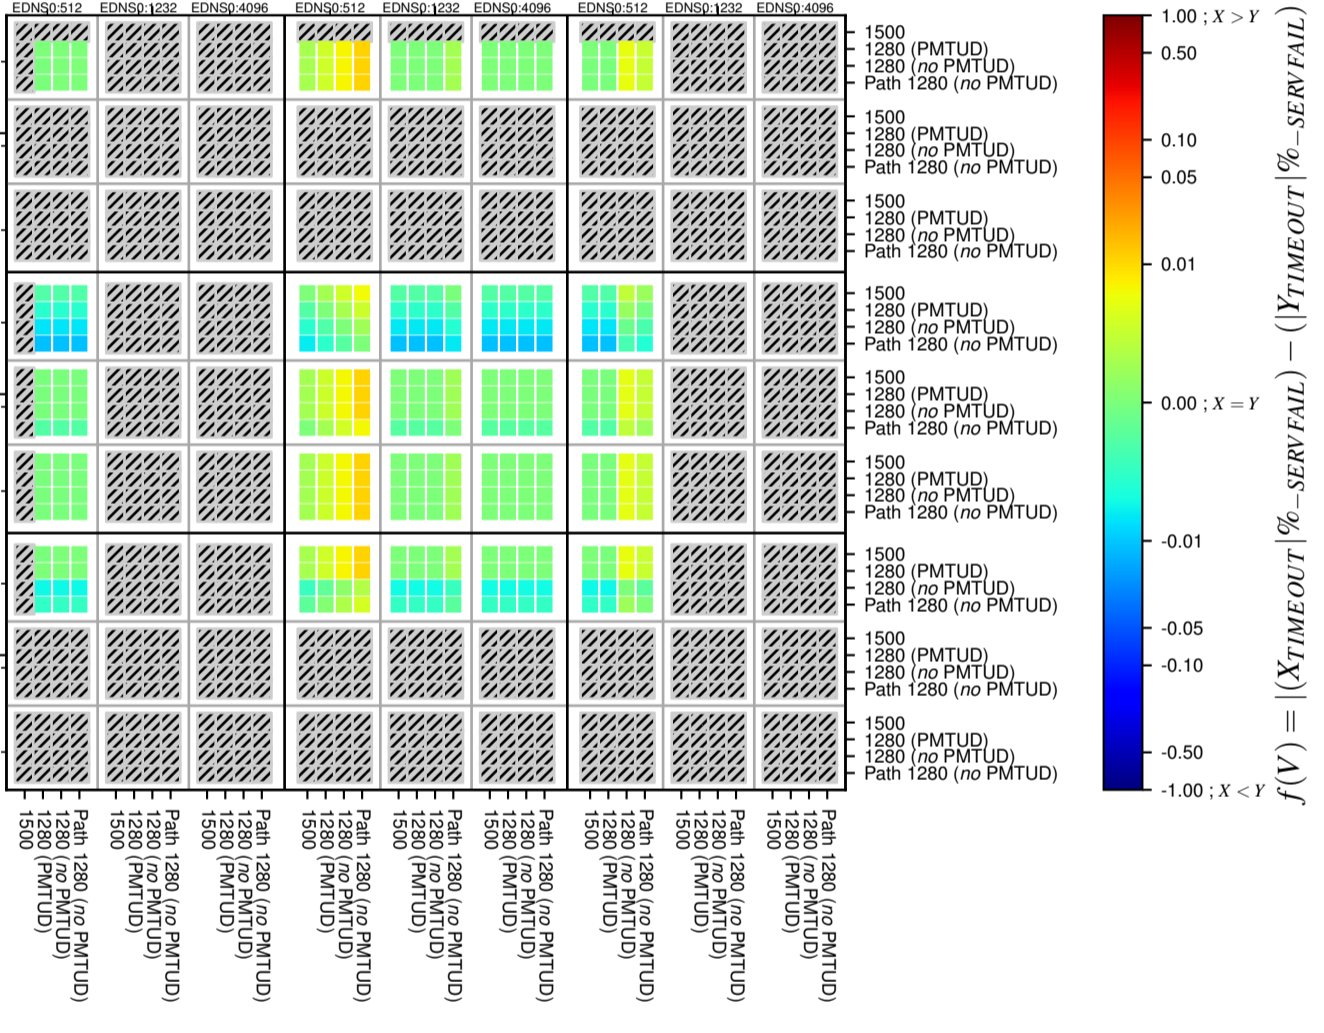

All Zones with DNSSEC for '.se'