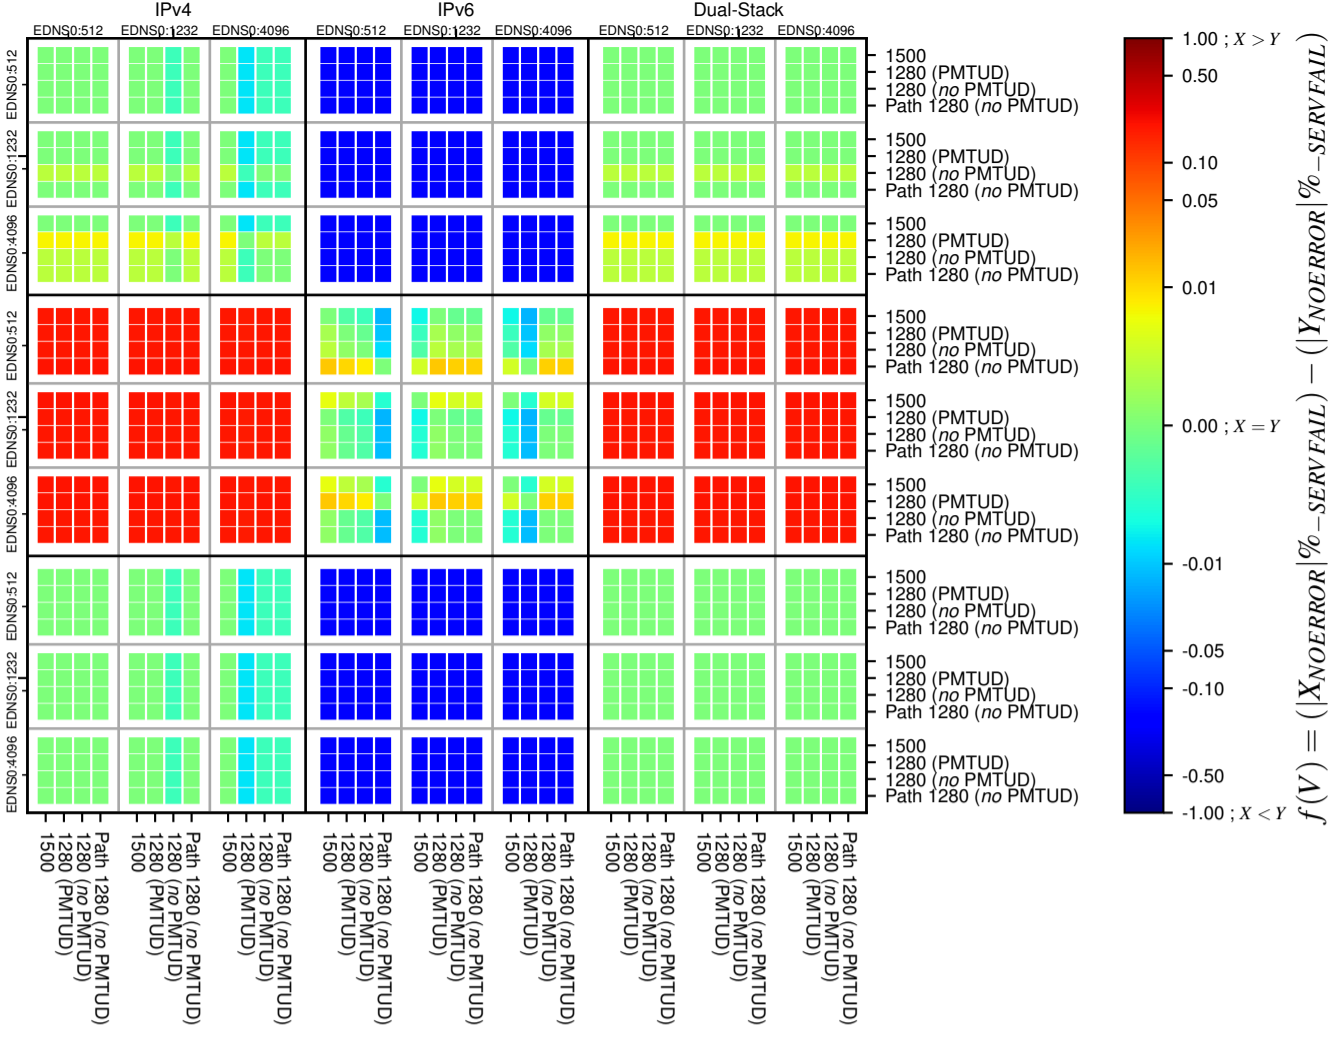

All Zones without DNSSEC for '.br'

All Zones with DNSSEC for '.br'

All Zones for '.br'

$$f(V) = (|X_{NOERROR}| \% - SERVFAIL) - (|Y_{NOERROR}| \% - SERVFAIL)$$

$$f(V) = (|X_{NOERROR}| \% - SERVFAIL) - (|Y_{NOERROR}| \% - SERVFAIL)$$

$$f(V) = (|X_{NOERROR}| \% - SERVFAIL) - (|Y_{NOERROR}| \% - SERVFAIL)$$