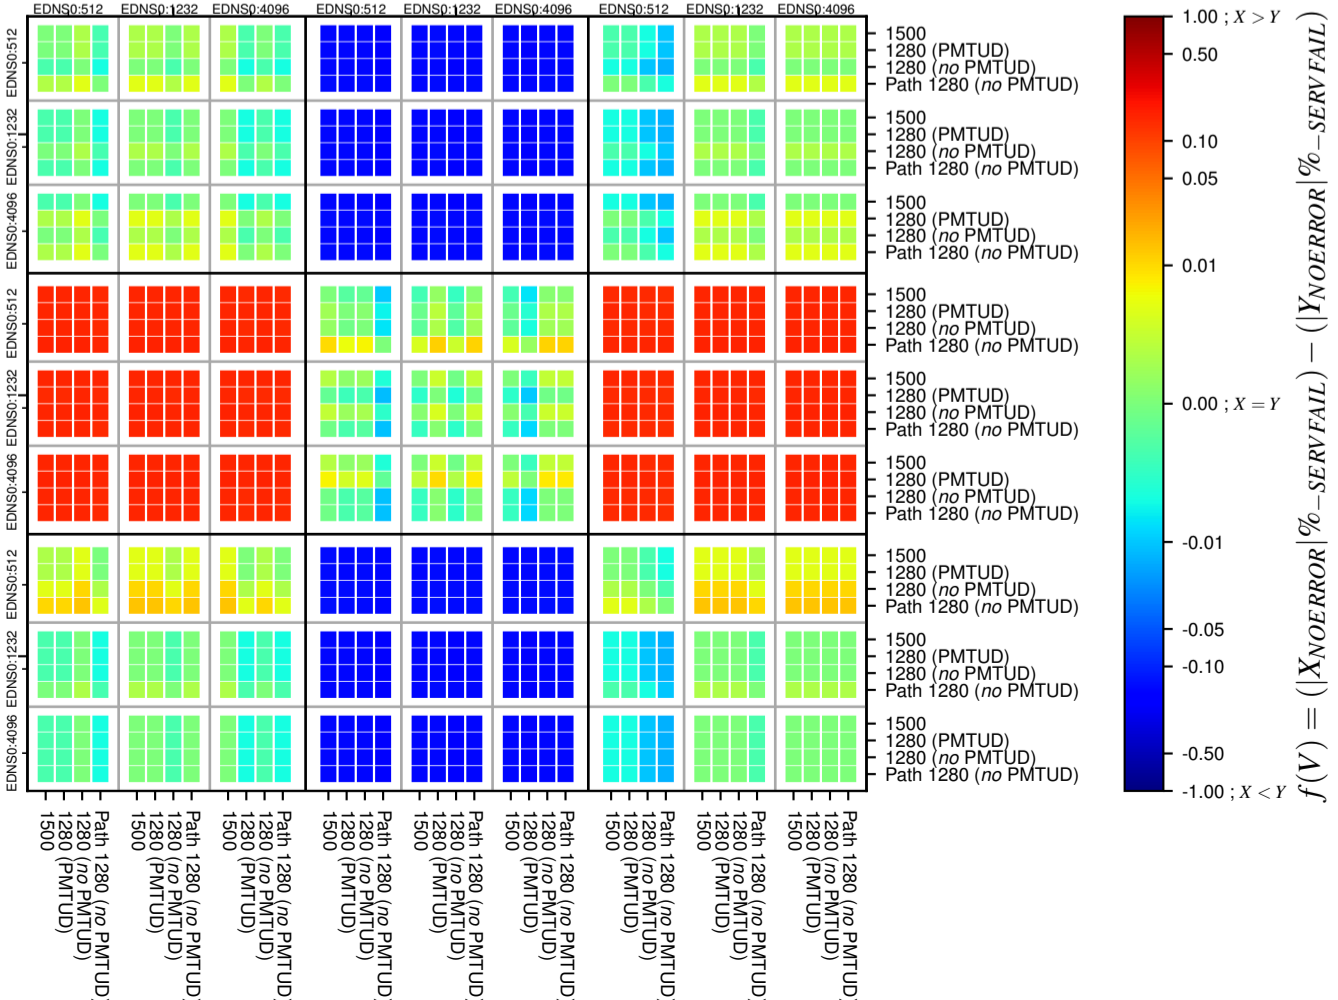

All Zones without DNSSEC for '.br'

All Zones with DNSSEC for '.br'

All Zones for '.br'

$$f(V) = (|X_{NOERROR}| \% - SERVFAIL) - (|Y_{NOERROR}| \% - SERVFAIL)$$

$$f(V) = (|X_{NOERROR}| \% - SERVFAIL) - (|Y_{NOERROR}| \% - SERVFAIL)$$

$$f(V) = (|X_{NOERROR}| \% - SERVFAIL) - (|Y_{NOERROR}| \% - SERVFAIL)$$