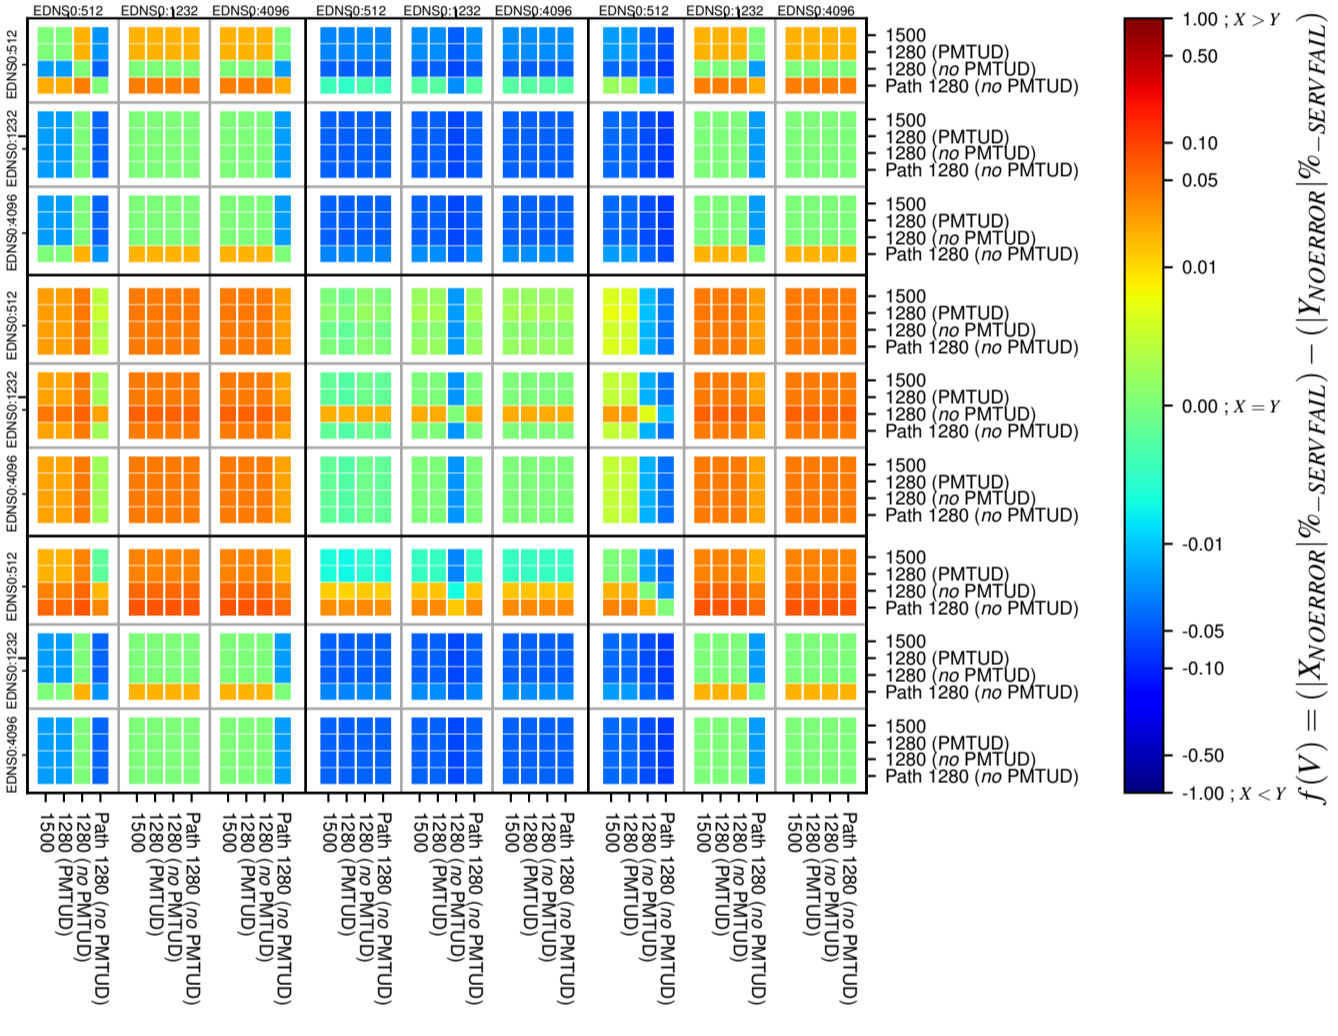

All Zones without DNSSEC for '.br'

All Zones with DNSSEC for '.br'

All Zones for '.br'

$$f(V) = (|X_{NOERROR}| \% - SERVFAIL) - (|Y_{NOERROR}| \% - SERVFAIL)$$

$$f(V) = (|X_{NOERROR}| \% - SERVFAIL) - (|Y_{NOERROR}| \% - SERVFAIL)$$

$$f(V) = (|X_{NOERROR}| \% - SERVFAIL) - (|Y_{NOERROR}| \% - SERVFAIL)$$