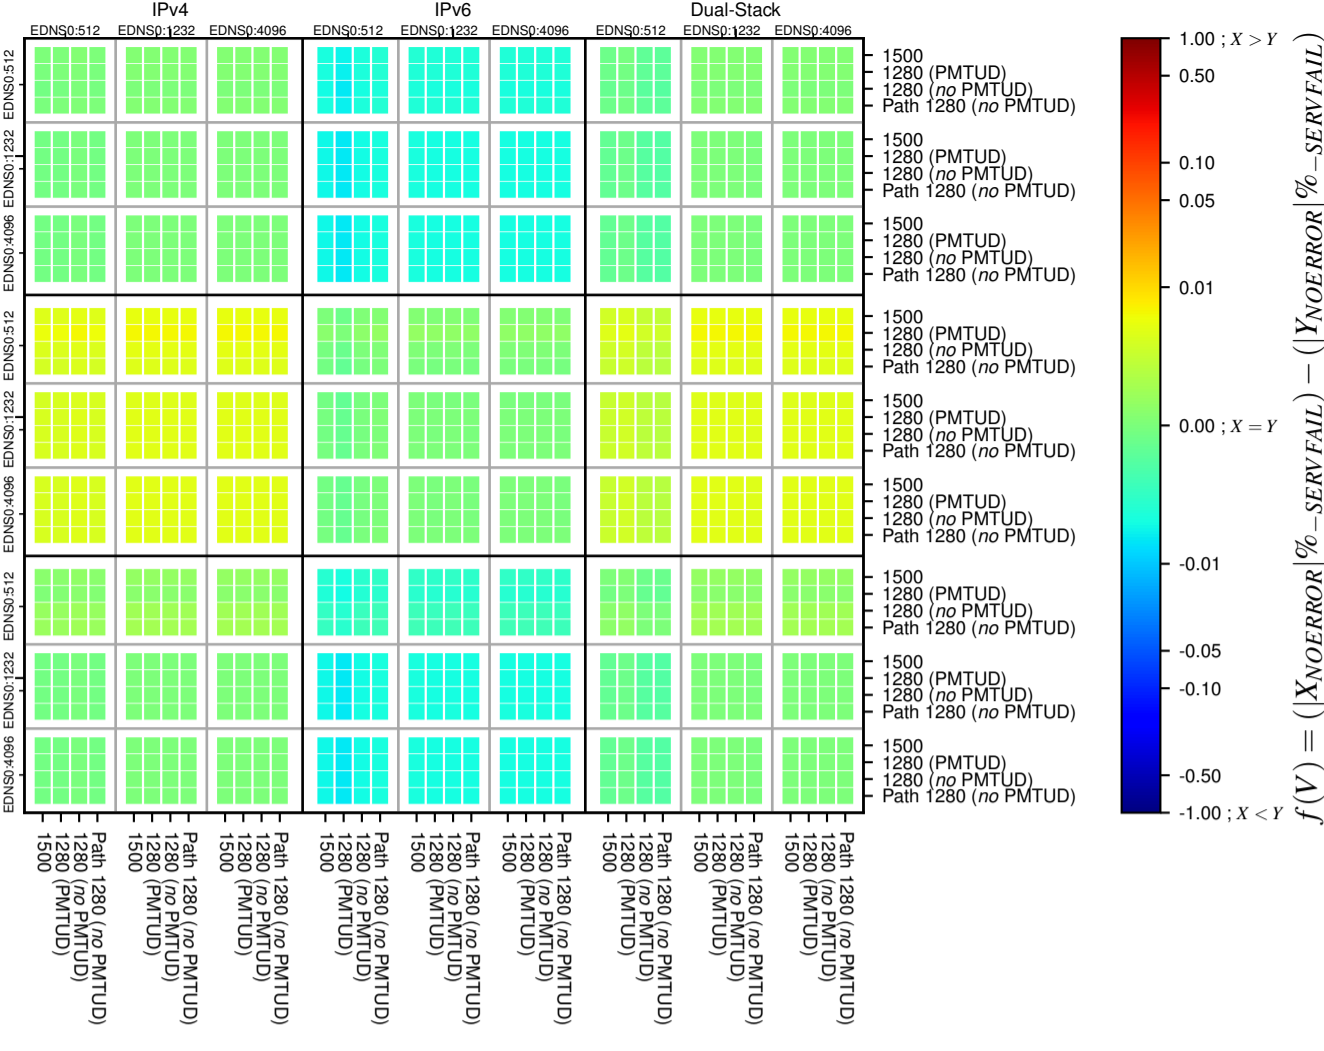

All Zones without DNSSEC for '.de'

All Zones with DNSSEC for '.de'

All Zones for '.de'