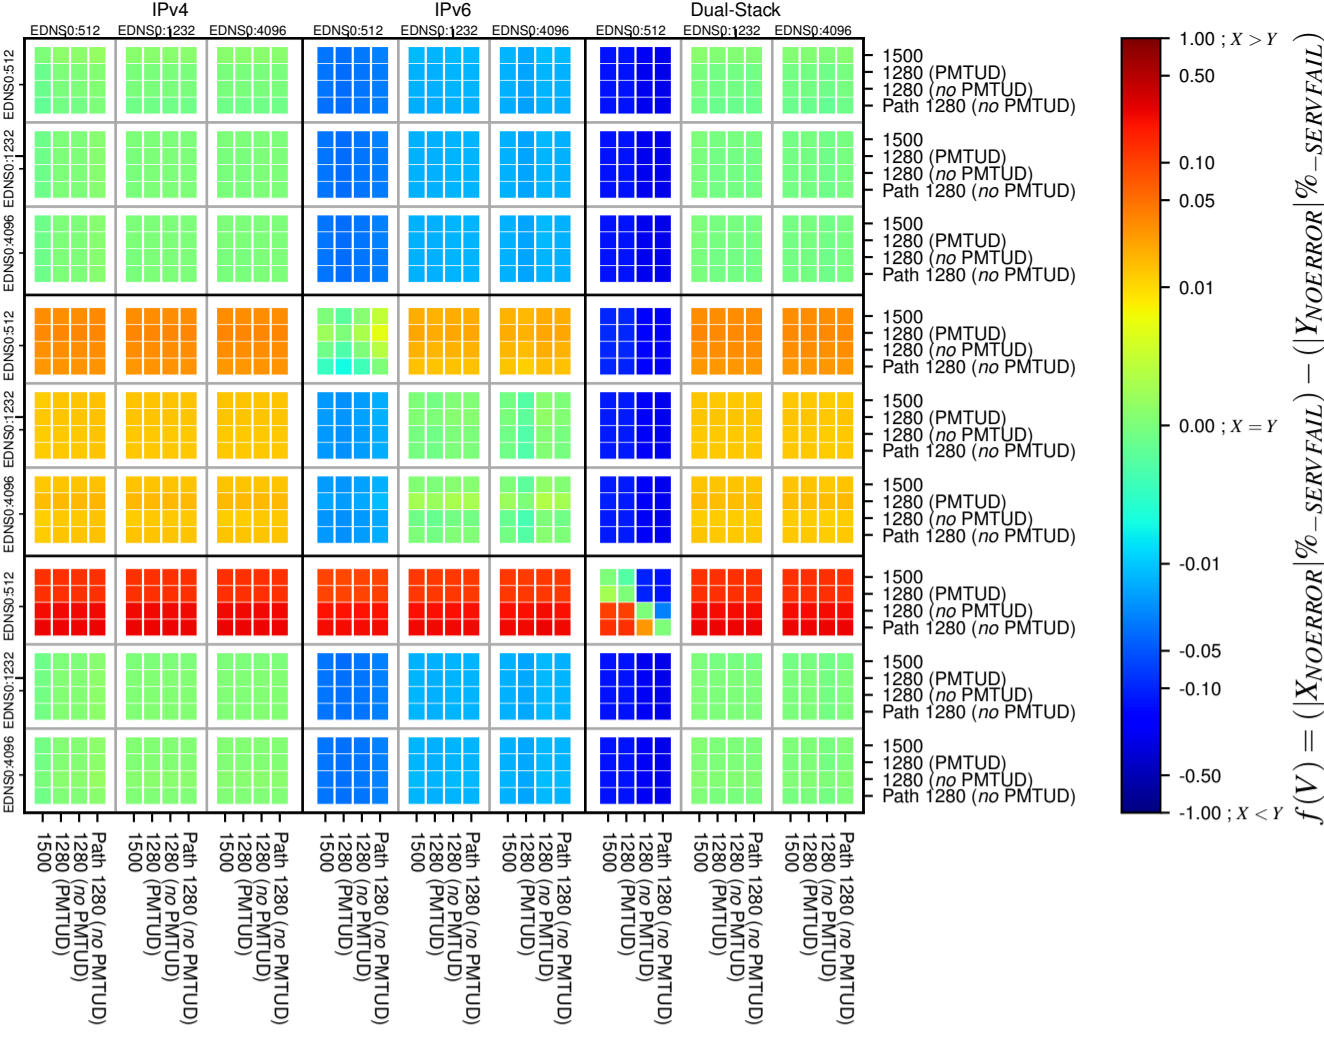

All Zones without DNSSEC for '.ru'

All Zones with DNSSEC for '.ru'

All Zones for '.ru'

$$f(V) = (|X_{NOERROR}| \% - SERVFAIL) - (|Y_{NOERROR}| \% - SERVFAIL)$$

$$f(V) = (|X_{NOERROR}| \% - SERVFAIL) - (|Y_{NOERROR}| \% - SERVFAIL)$$

$$f(V) = (|X_{NOERROR}| \% - SERVFAIL) - (|Y_{NOERROR}| \% - SERVFAIL)$$