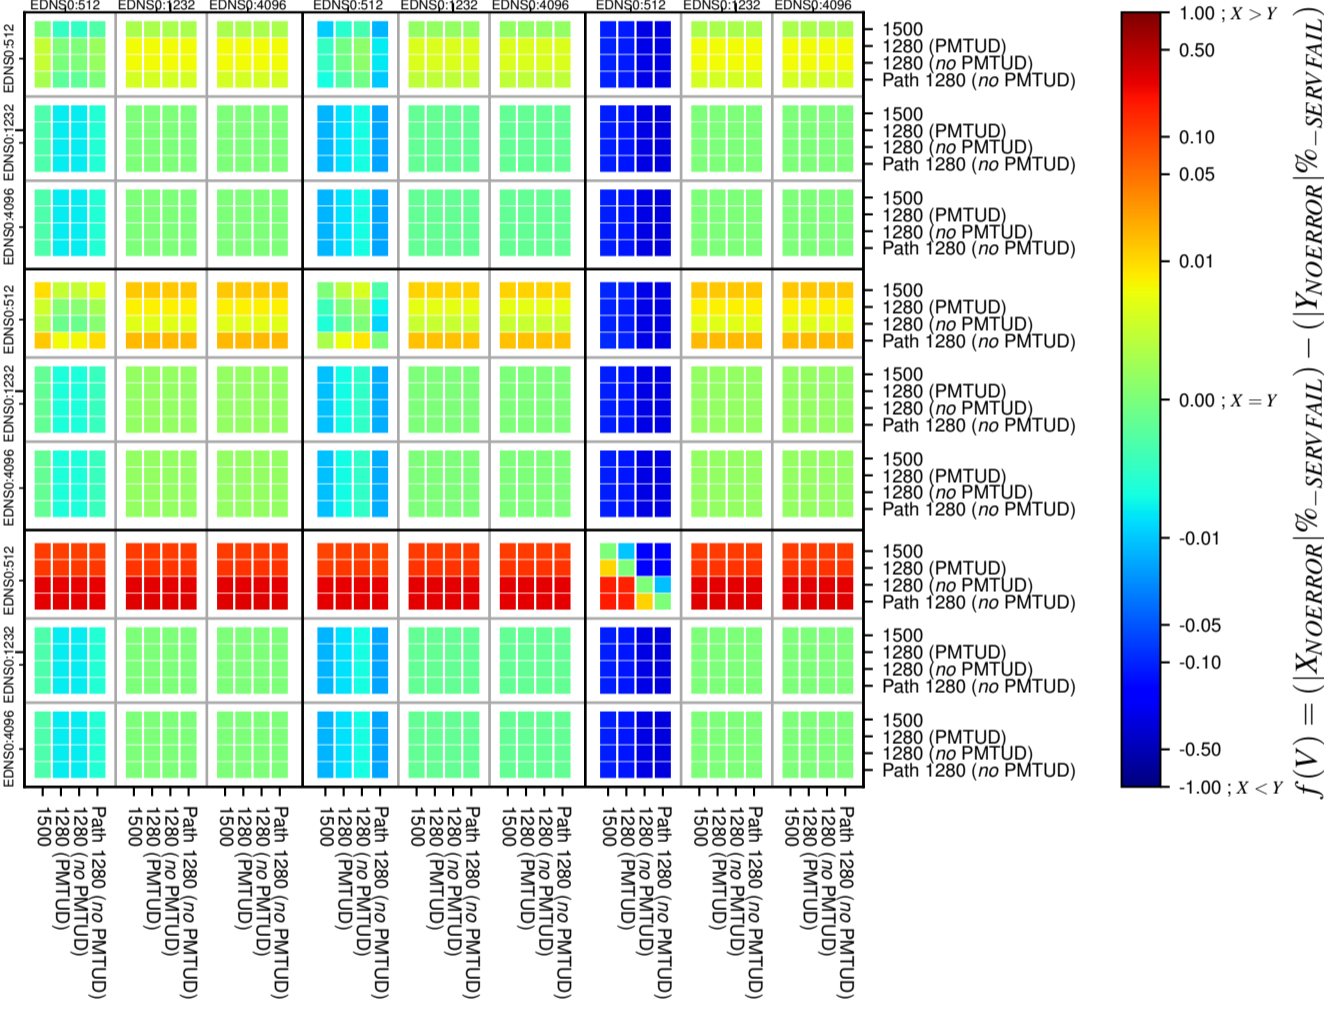

All Zones without DNSSEC for '.ru'

All Zones with DNSSEC for '.ru'

All Zones for '.ru'

$$f(V) = (|X_{NOERROR}| \% - SERVFAIL) - (|Y_{NOERROR}| \% - SERVFAIL)$$

$$f(V) = (|X_{NOERROR}| \% - SERVFAIL) - (|Y_{NOERROR}| \% - SERVFAIL)$$

$$f(V) = (|X_{NOERROR}| \% - SERVFAIL) - (|Y_{NOERROR}| \% - SERVFAIL)$$