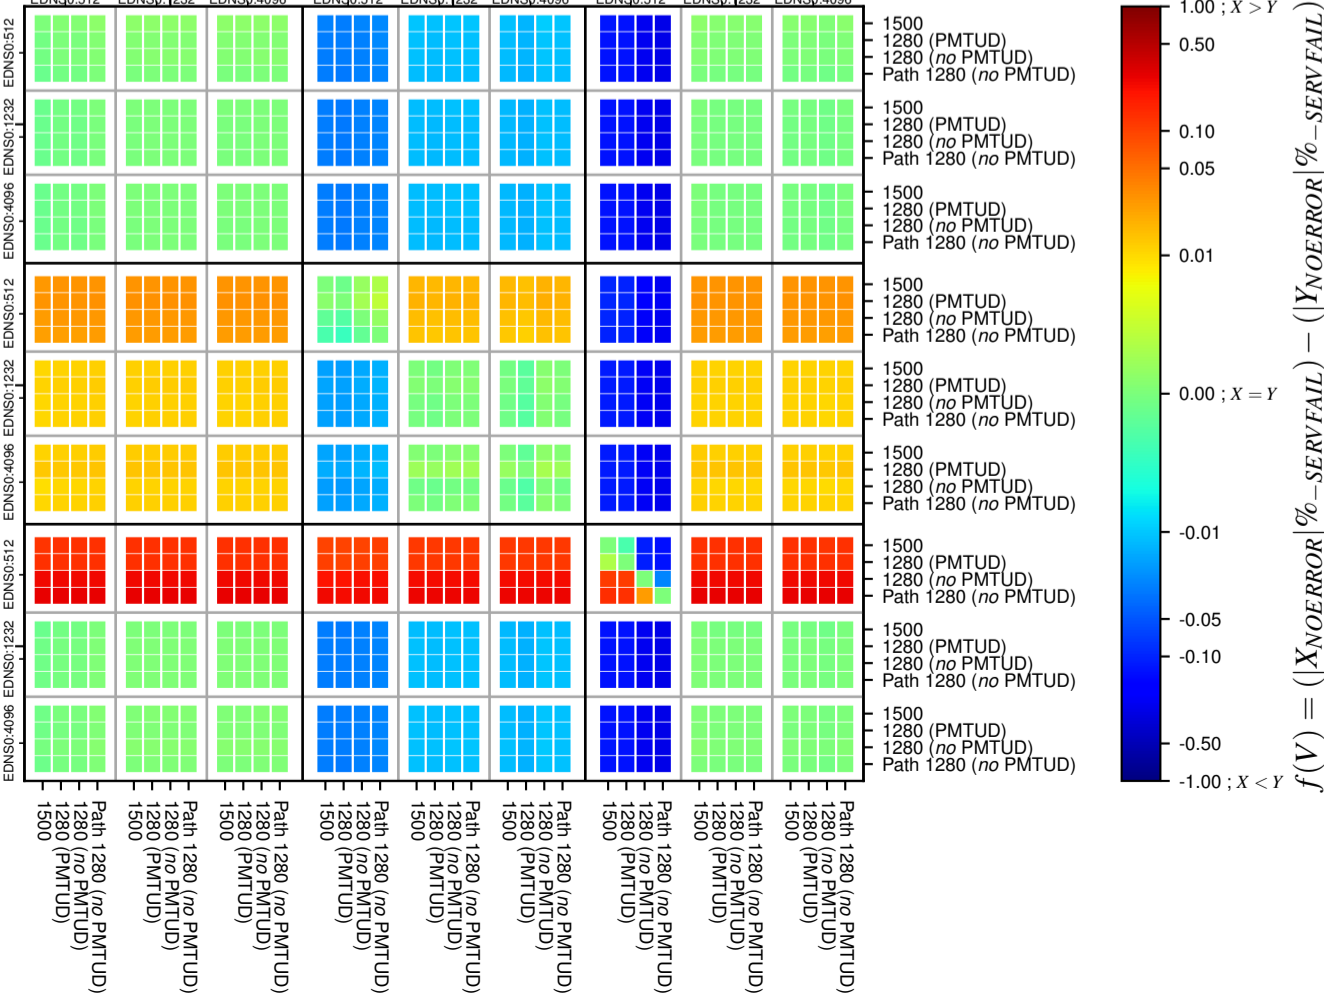

All Zones without DNSSEC for '.ru'

All Zones with DNSSEC for '.ru'

All Zones for '.ru'

$$f(V) = (|X_{NOERROR}| \% - SERVFAIL) - (|Y_{NOERROR}| \% - SERVFAIL)$$

$$f(V) = (|X_{NOERROR}| \% - SERVFAIL) - (|Y_{NOERROR}| \% - SERVFAIL)$$

$$f(V) = (|X_{NOERROR}| \% - SERVFAIL) - (|Y_{NOERROR}| \% - SERVFAIL)$$