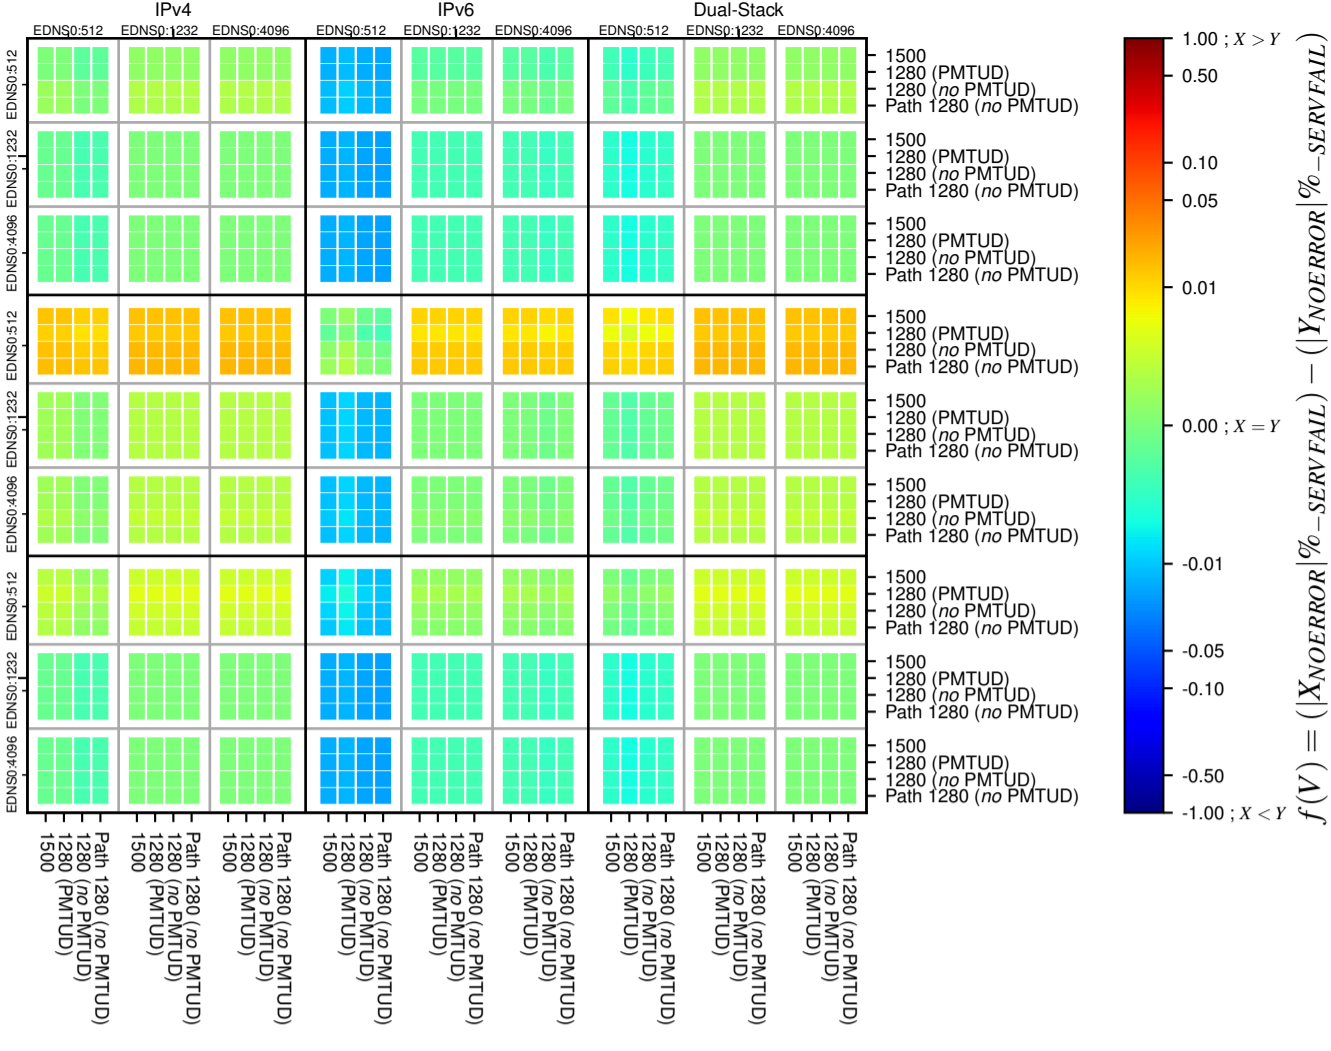

All Zones without DNSSEC for '.se'

All Zones with DNSSEC for '.se'

All Zones for '.se'