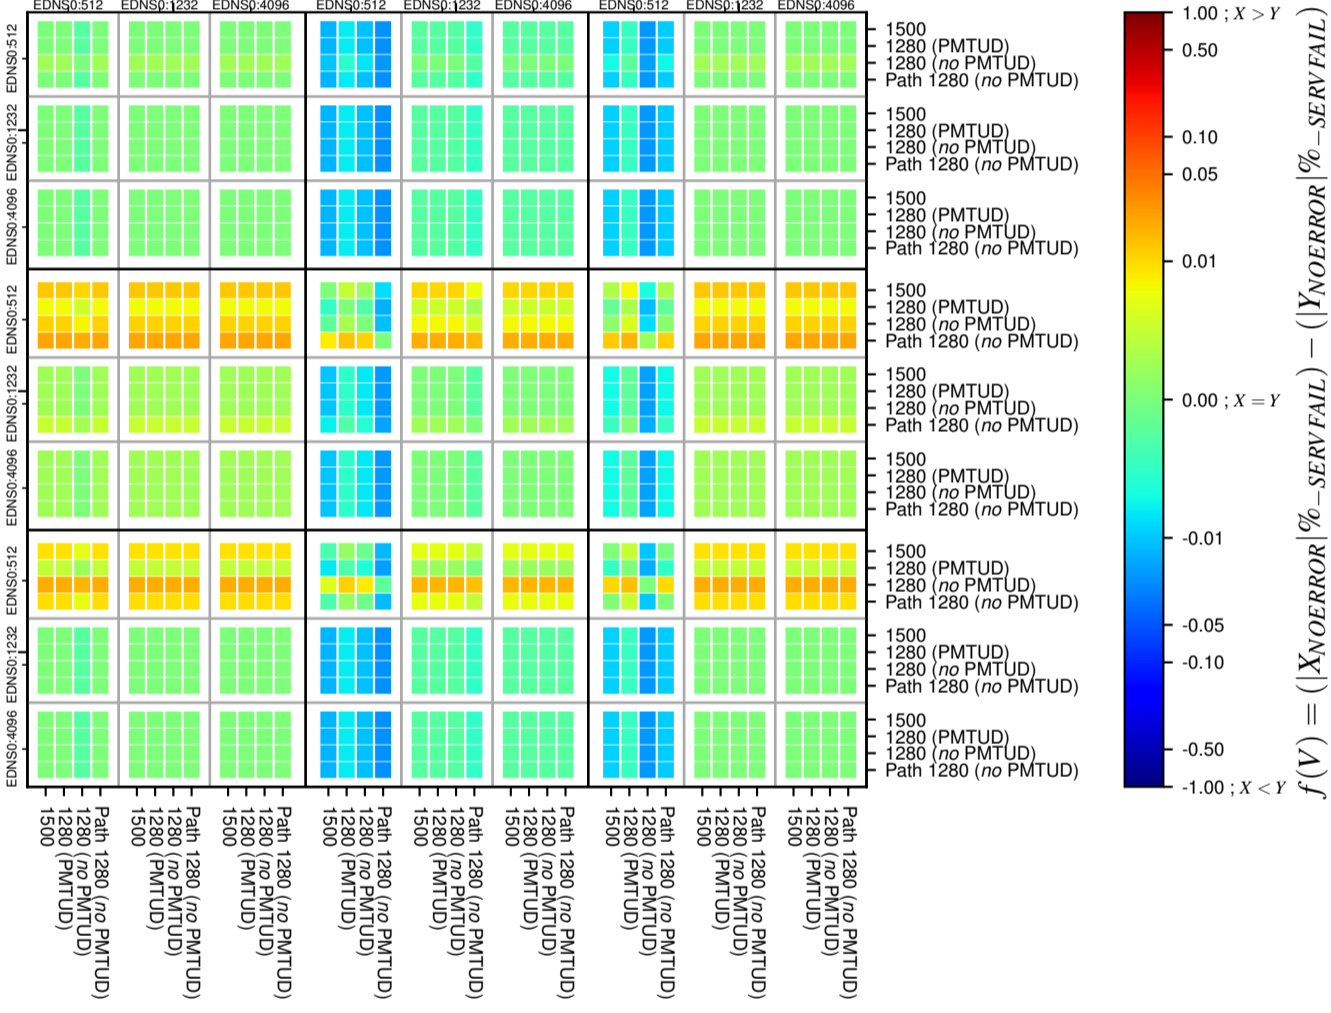

All Zones without DNSSEC for '.se'

All Zones with DNSSEC for '.se'

All Zones for '.se'