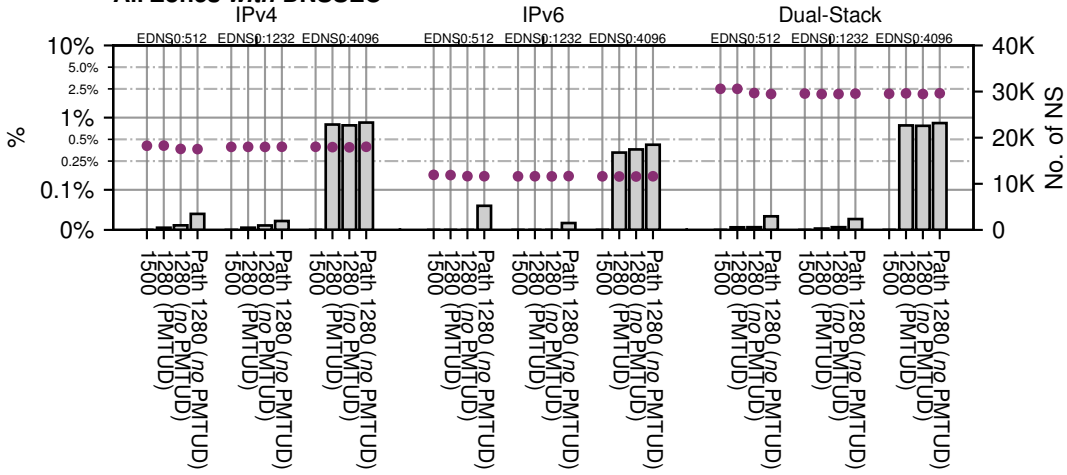

UDP packet too big

### All Zones with DNSSEC