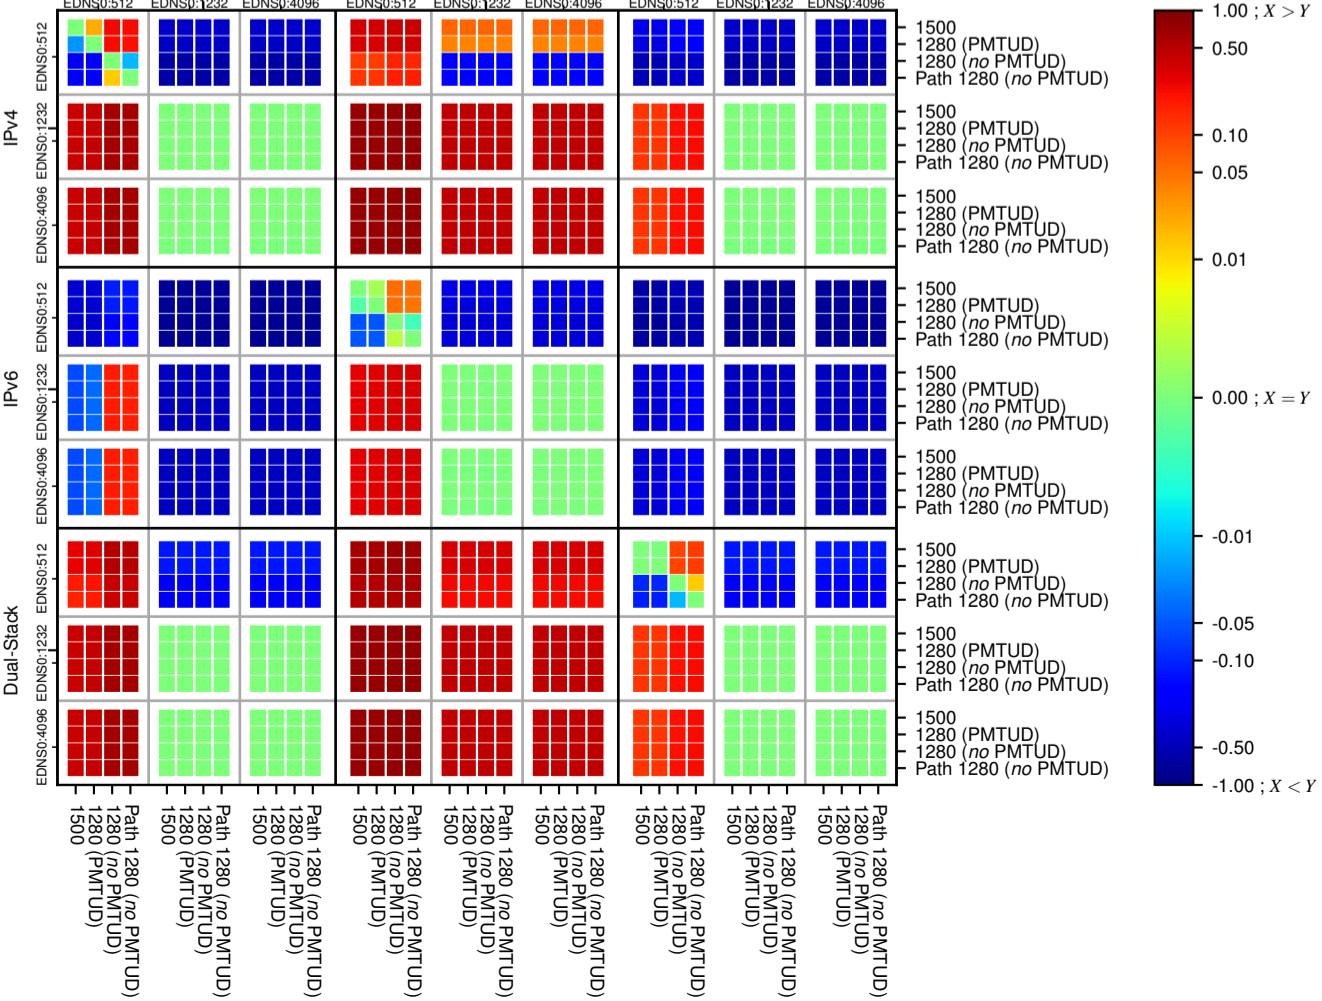

All Zones without DNSSEC for '.it'

All Zones with DNSSEC for '.it'

All Zones for '.it'

$$f(V) = |X_{SERVFAIL}| \% - |Y_{SERVFAIL}| \%$$

$$f(V) = |X_{SERVFAIL}| \% - |Y_{SERVFAIL}| \%$$

$$f(V) = |X_{SERVFAIL}| \% - |Y_{SERVFAIL}| \%$$