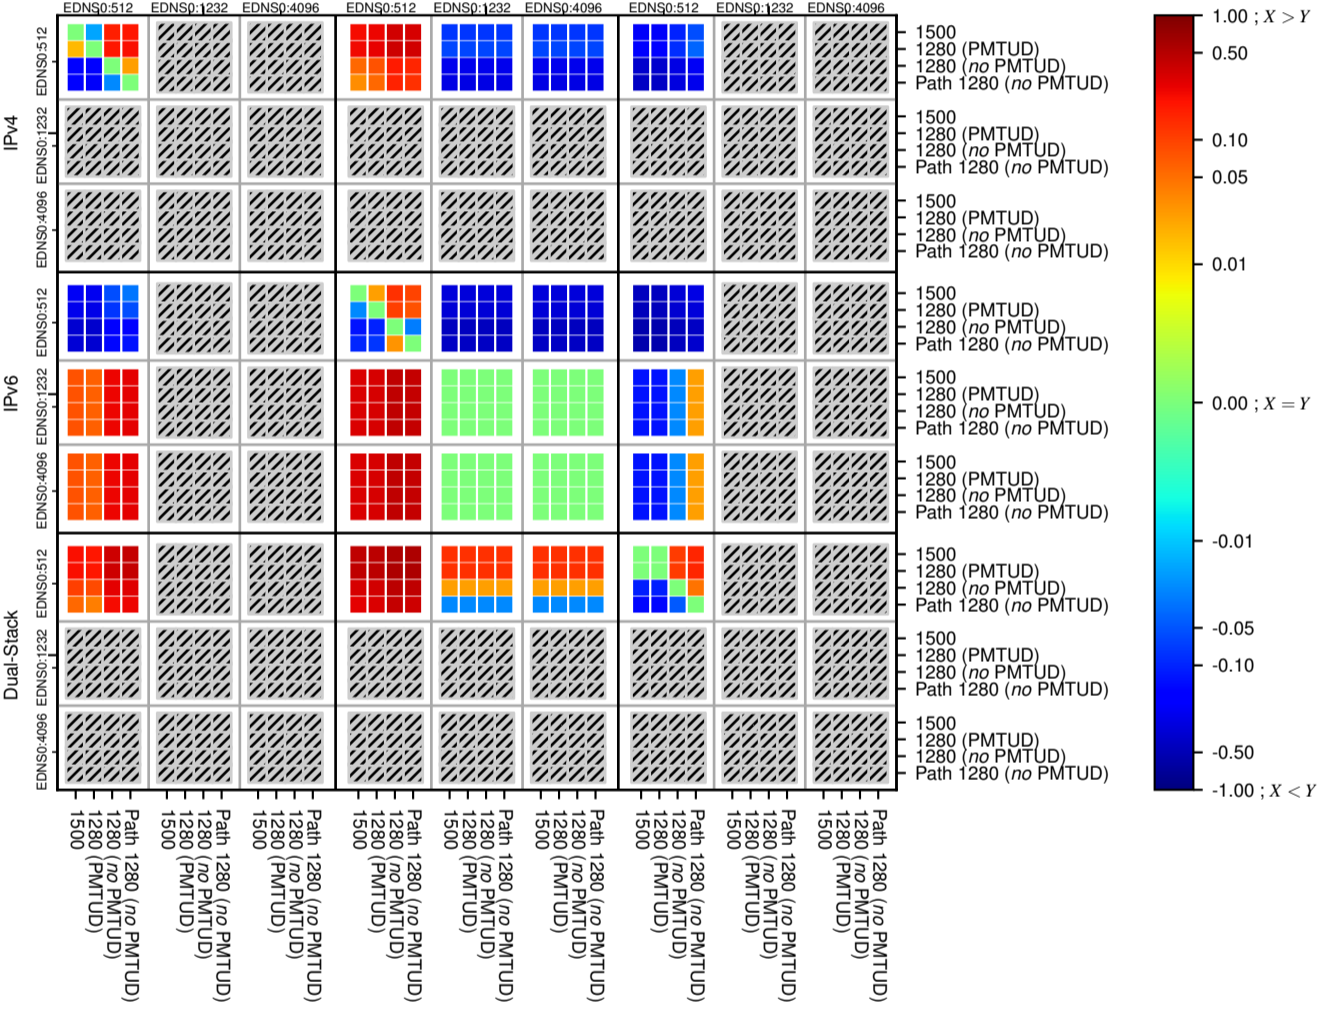

All Zones without DNSSEC for '.it'

All Zones with DNSSEC for '.it'

All Zones for '.it'

$$f(V) = |X_{SERVFAIL}| \% - |Y_{SERVFAIL}| \%$$

$$f(V) = |X_{SERVFAIL}| \% - |Y_{SERVFAIL}| \%$$

$$f(V) = |X_{SERVFAIL}| \% - |Y_{SERVFAIL}| \%$$