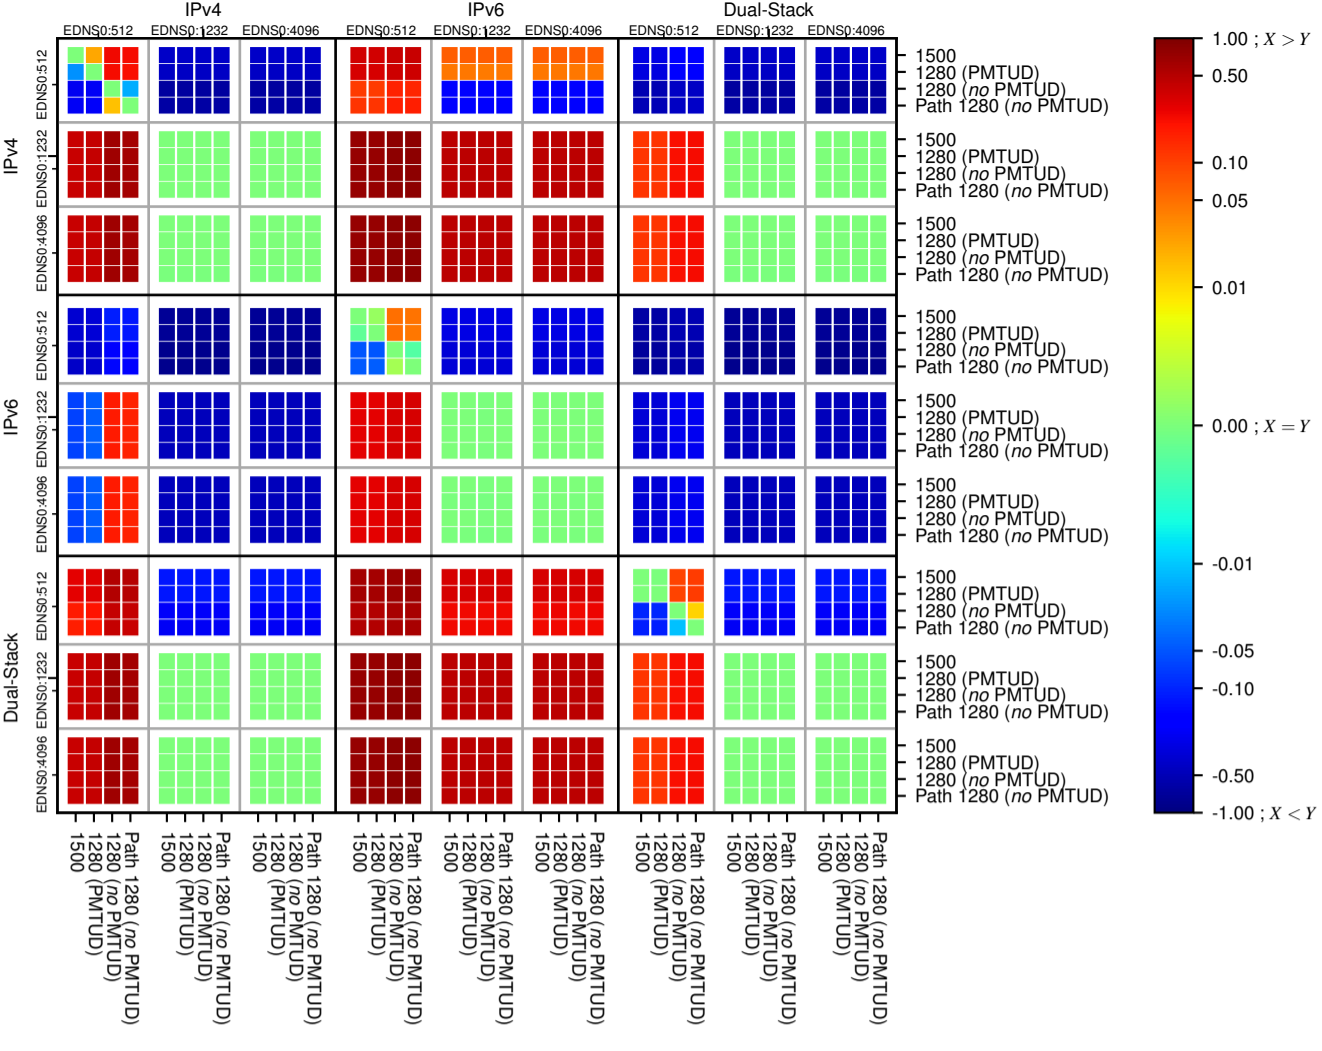

All Zones without DNSSEC for '.it'

All Zones with DNSSEC for '.it'

All Zones for '.it'

$$f(V) = |X_{SERVFAIL}| \% - |Y_{SERVFAIL}| \%$$

$$f(V) = |X_{SERVFAIL}| \% - |Y_{SERVFAIL}| \%$$

$$f(V) = |X_{SERVFAIL}| \% - |Y_{SERVFAIL}| \%$$