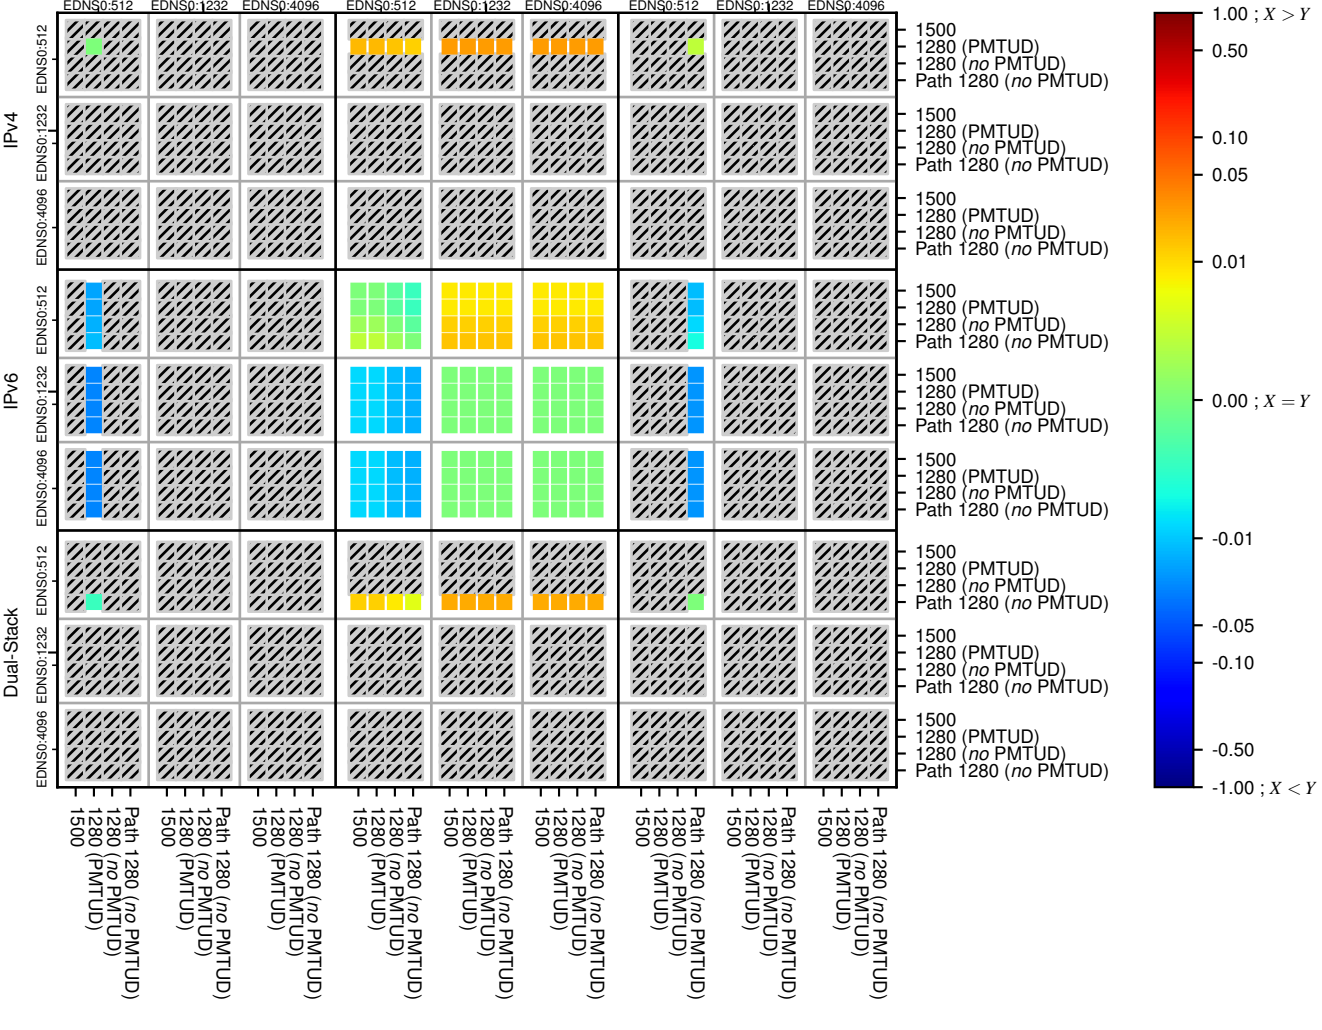

All Zones with DNSSEC for '.jp'