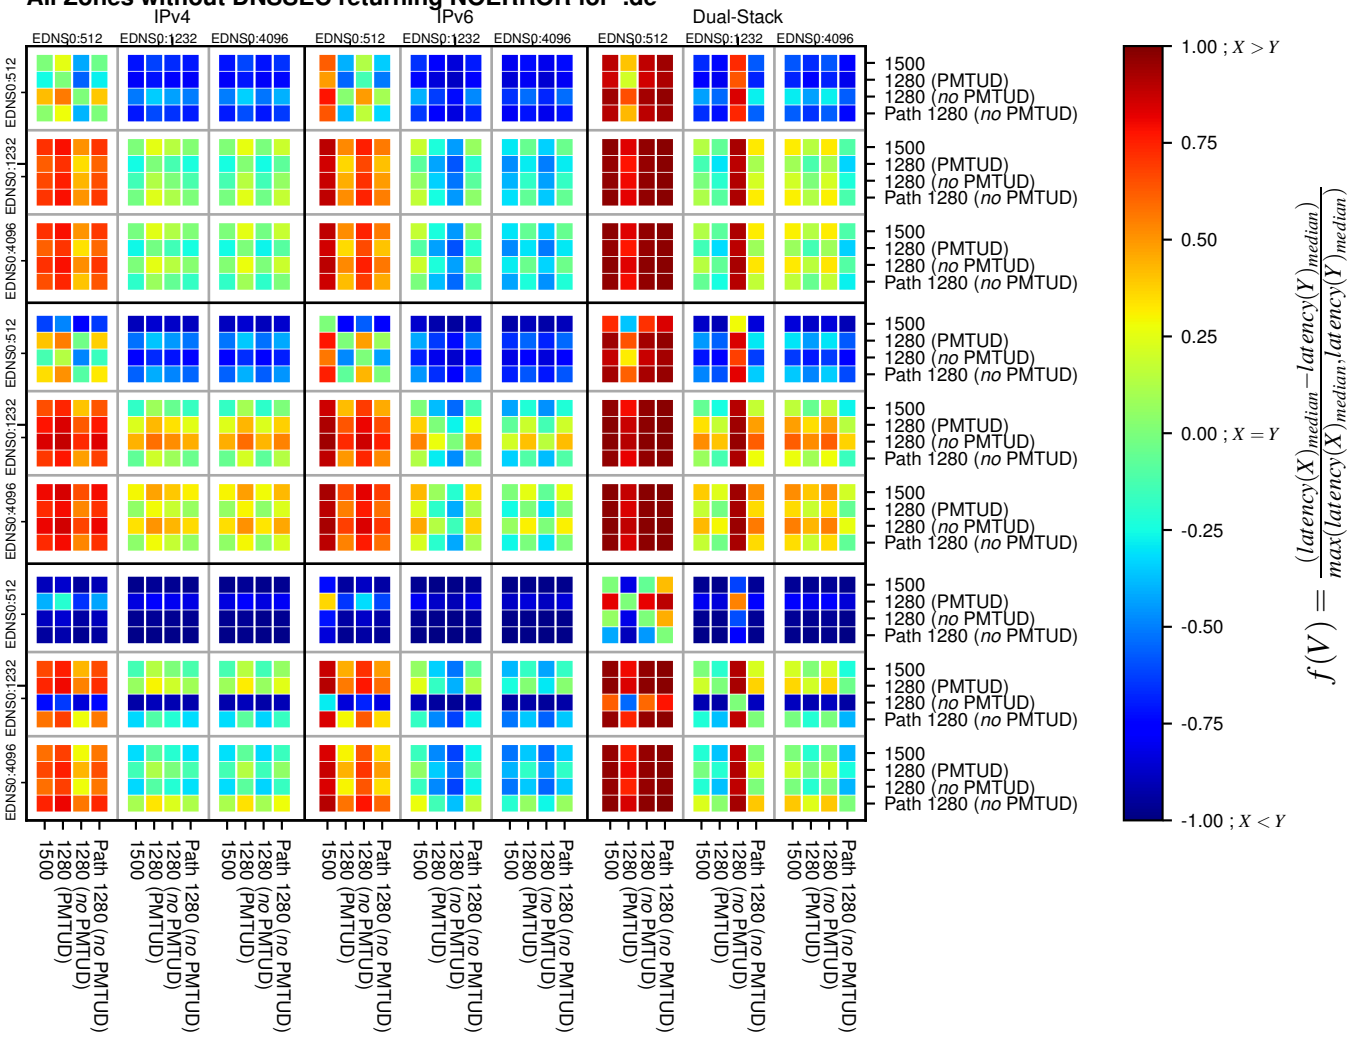

### All Zones without DNSSEC returning NOERROR for '.de'