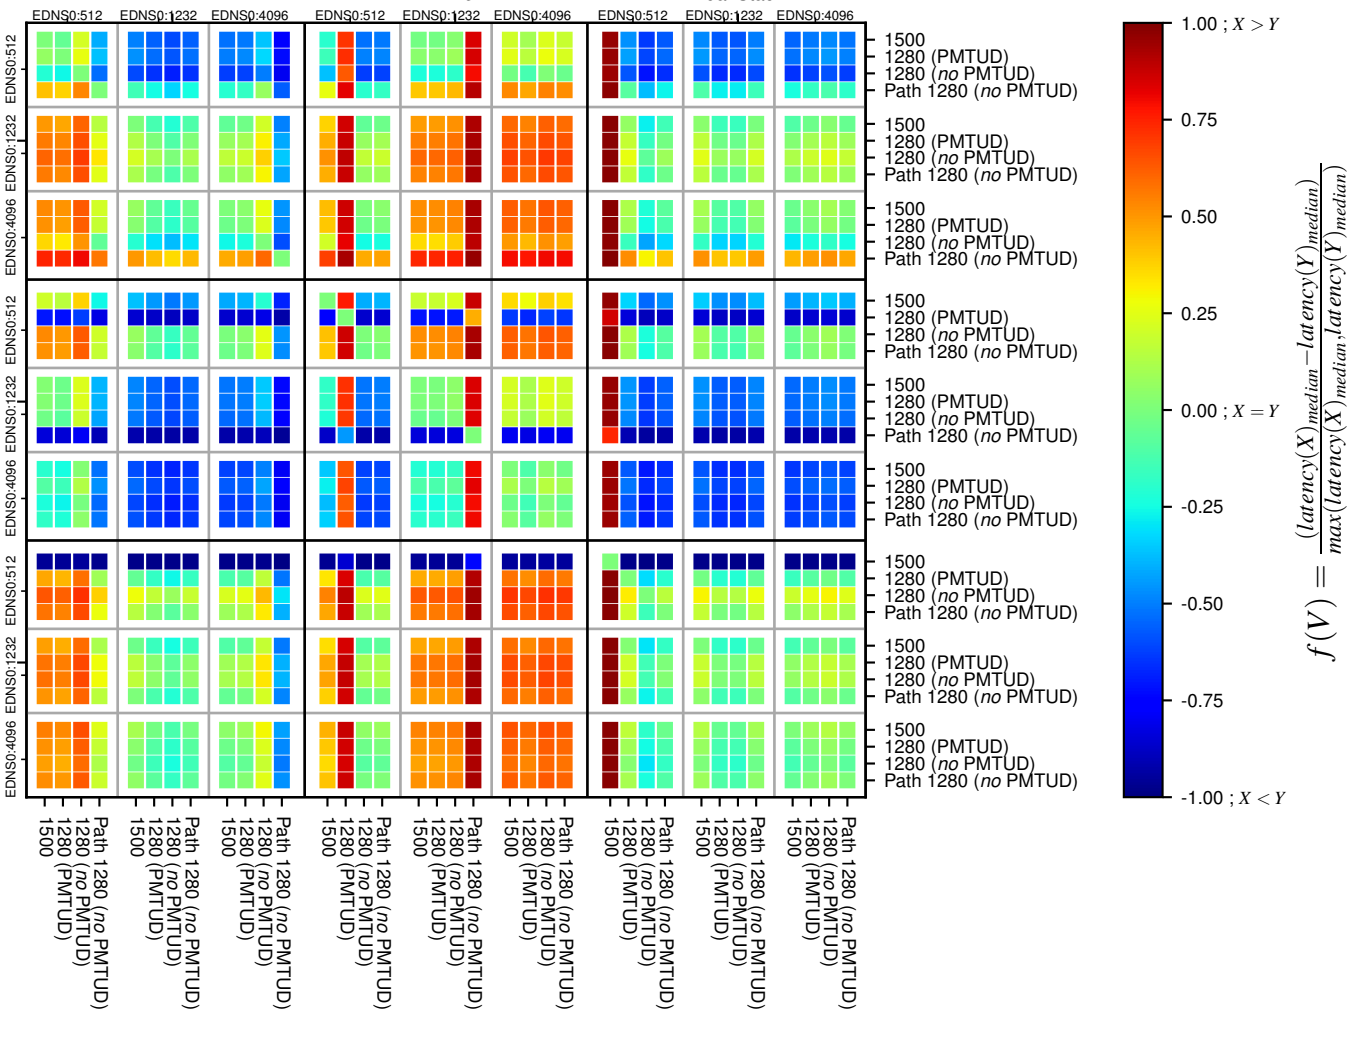

### All Zones without DNSSEC returning NOERROR for '.de'

### All Zones with DNSSEC returning NOERROR for '.de'