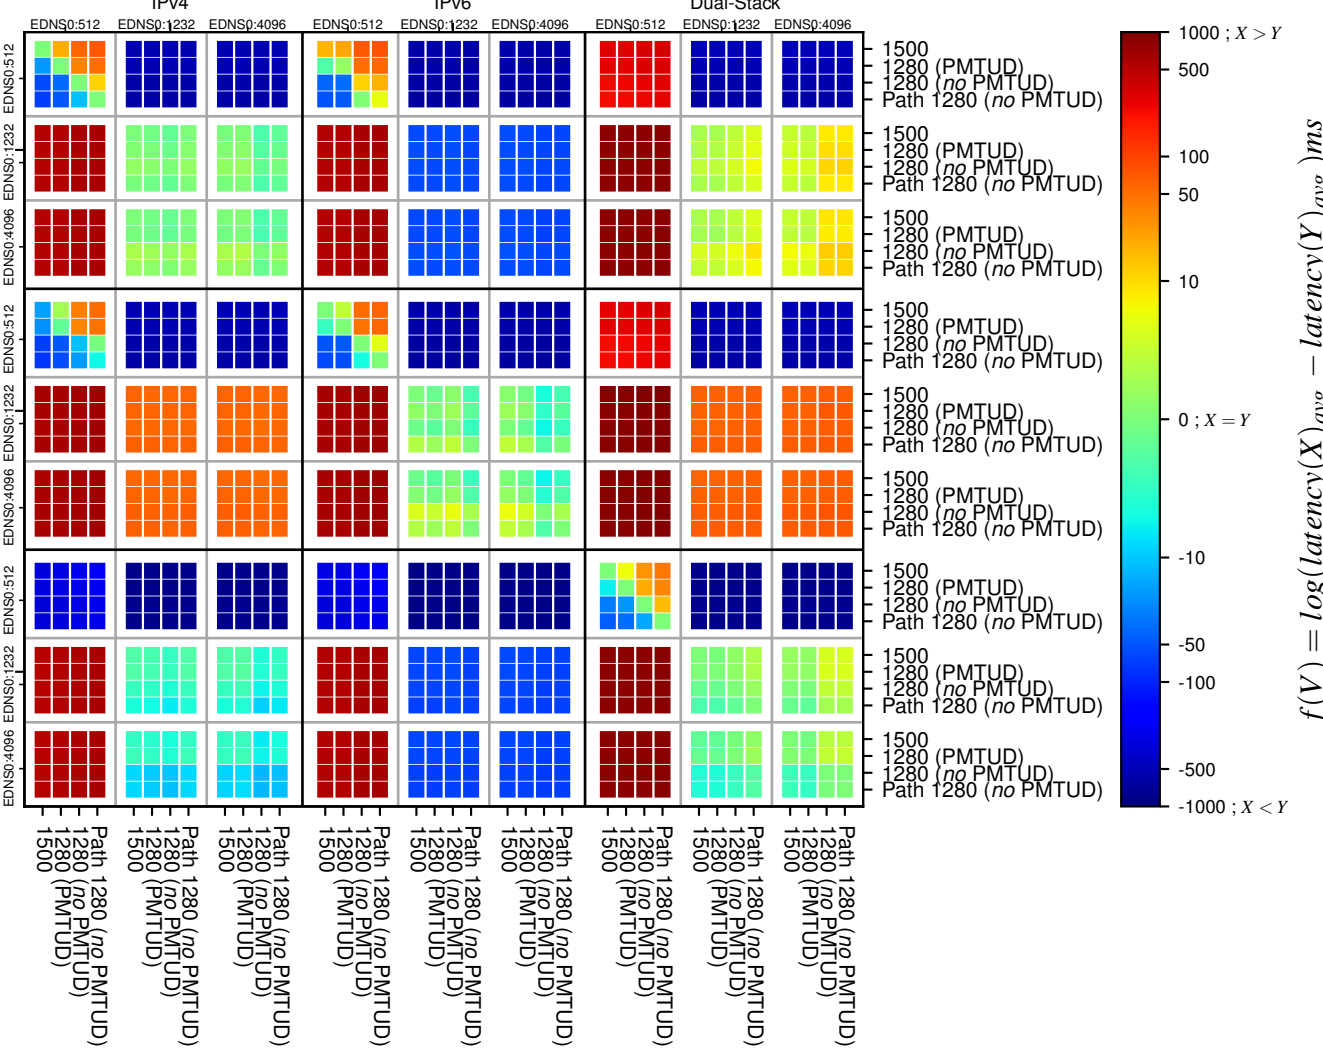

All Zones without DNSSEC returning NOERROR for '.all_psl_domains'

All Zones with DNSSEC returning NOERROR for '.all_psl_domains'

All Zones returning NOERROR for '.all_psl_domains'