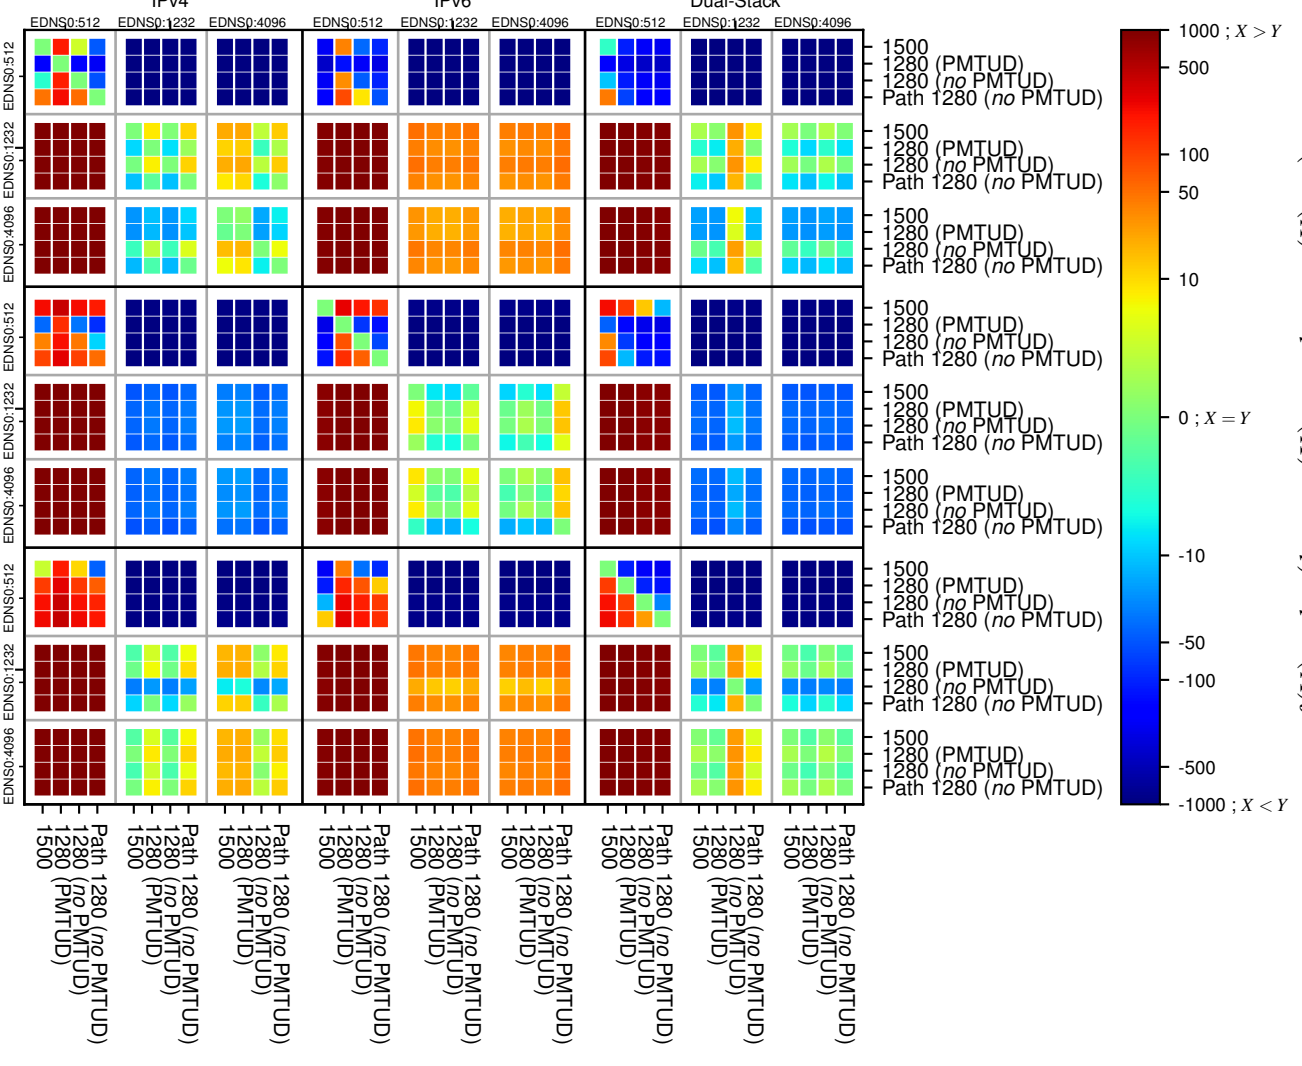

All Zones without DNSSEC returning NOERROR for '.jp'

All Zones with DNSSEC returning NOERROR for '.jp'

All Zones returning NOERROR for '.jp'