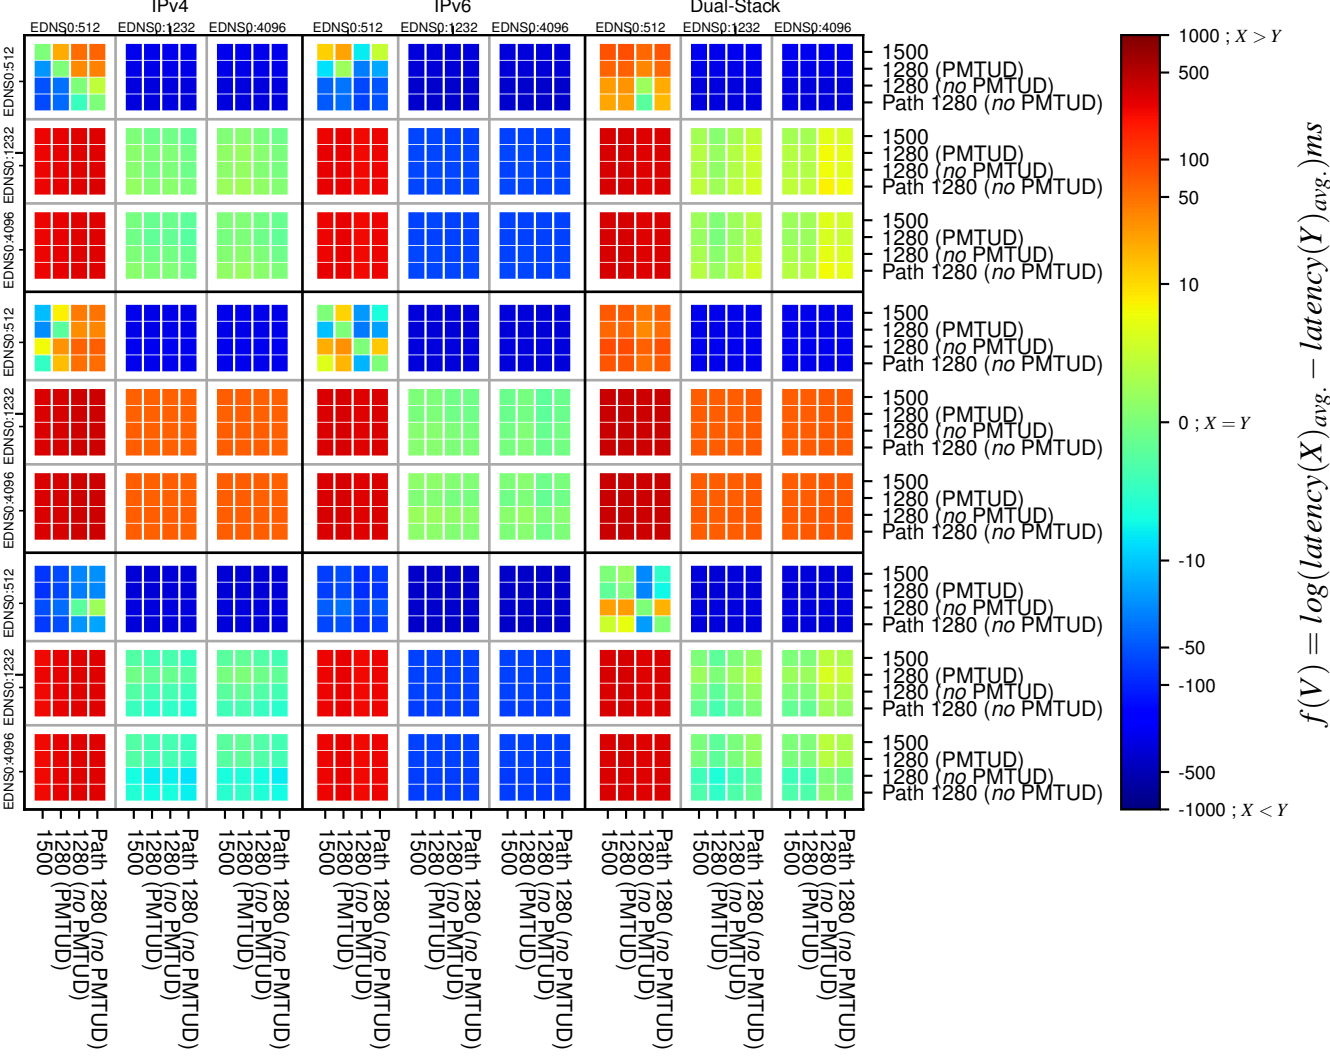

All Zones without DNSSEC returning NOERROR for '.net'

All Zones with DNSSEC returning NOERROR for '.net'

All Zones returning NOERROR for '.net'