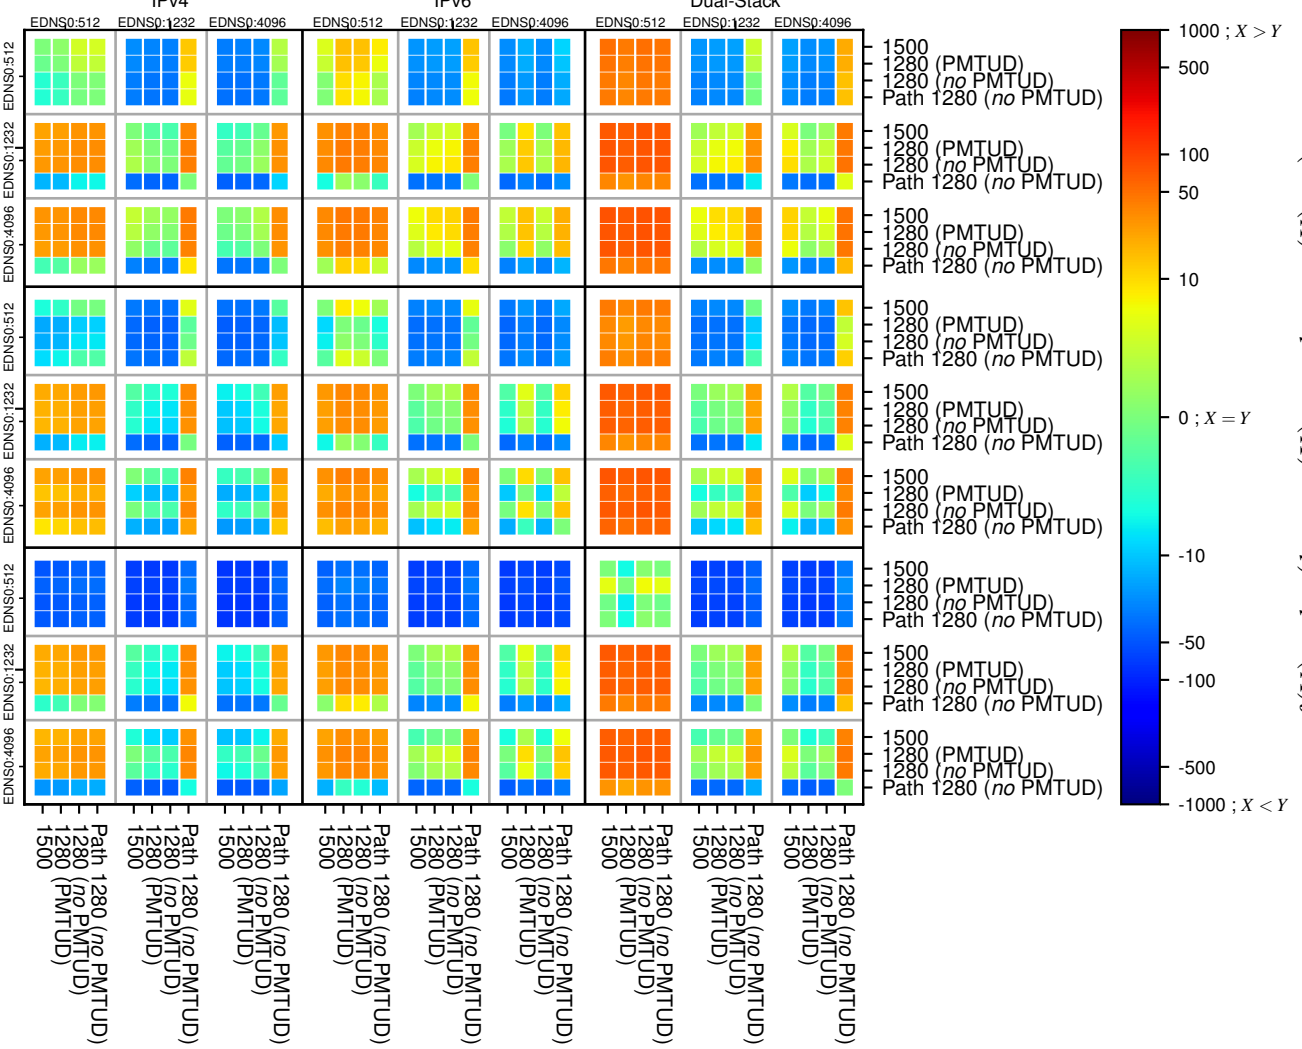

All Zones with DNSSEC returning NOERROR for '.nl'