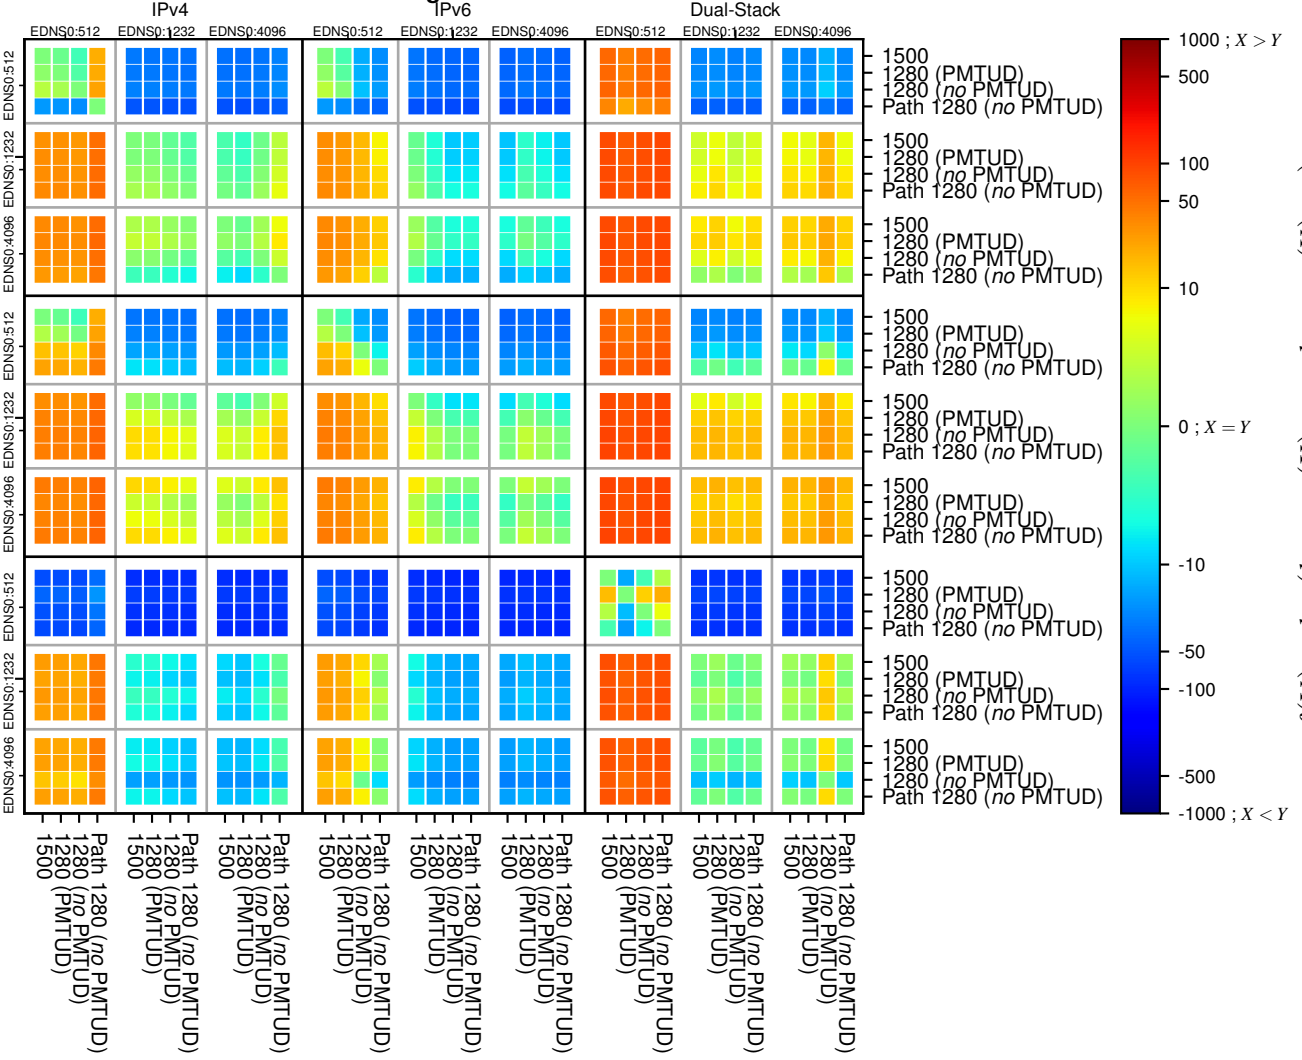

### All Zones without DNSSEC returning NOERROR for '.nl'