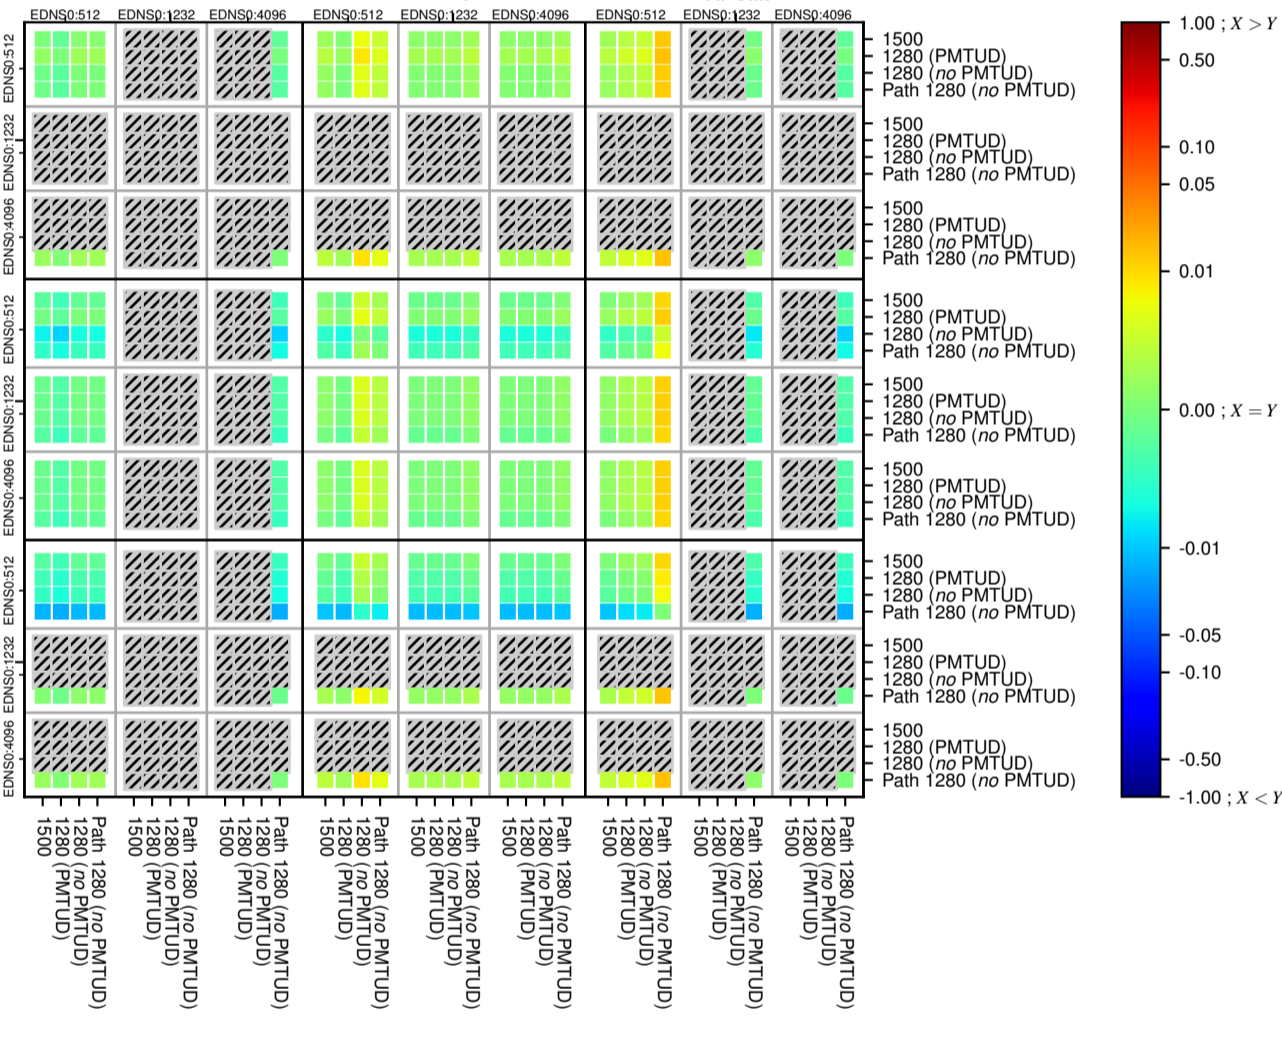

All Zones without DNSSEC for '.de'

$$f(V) = |(X_{TIMEOUT} | \% - SERVFAIL) - (Y_{TIMEOUT} | \% - SERVFAIL)|$$

All Zones with DNSSEC for '.de'

$$f(V) = |(X_{TIMEOUT} | \% - SERVFAIL) - (Y_{TIMEOUT} | \% - SERVFAIL)|$$

All Zones for '.de'

$$f(V) = |(X_{TIMEOUT} | \% - SERVFAIL) - (Y_{TIMEOUT} | \% - SERVFAIL)|$$