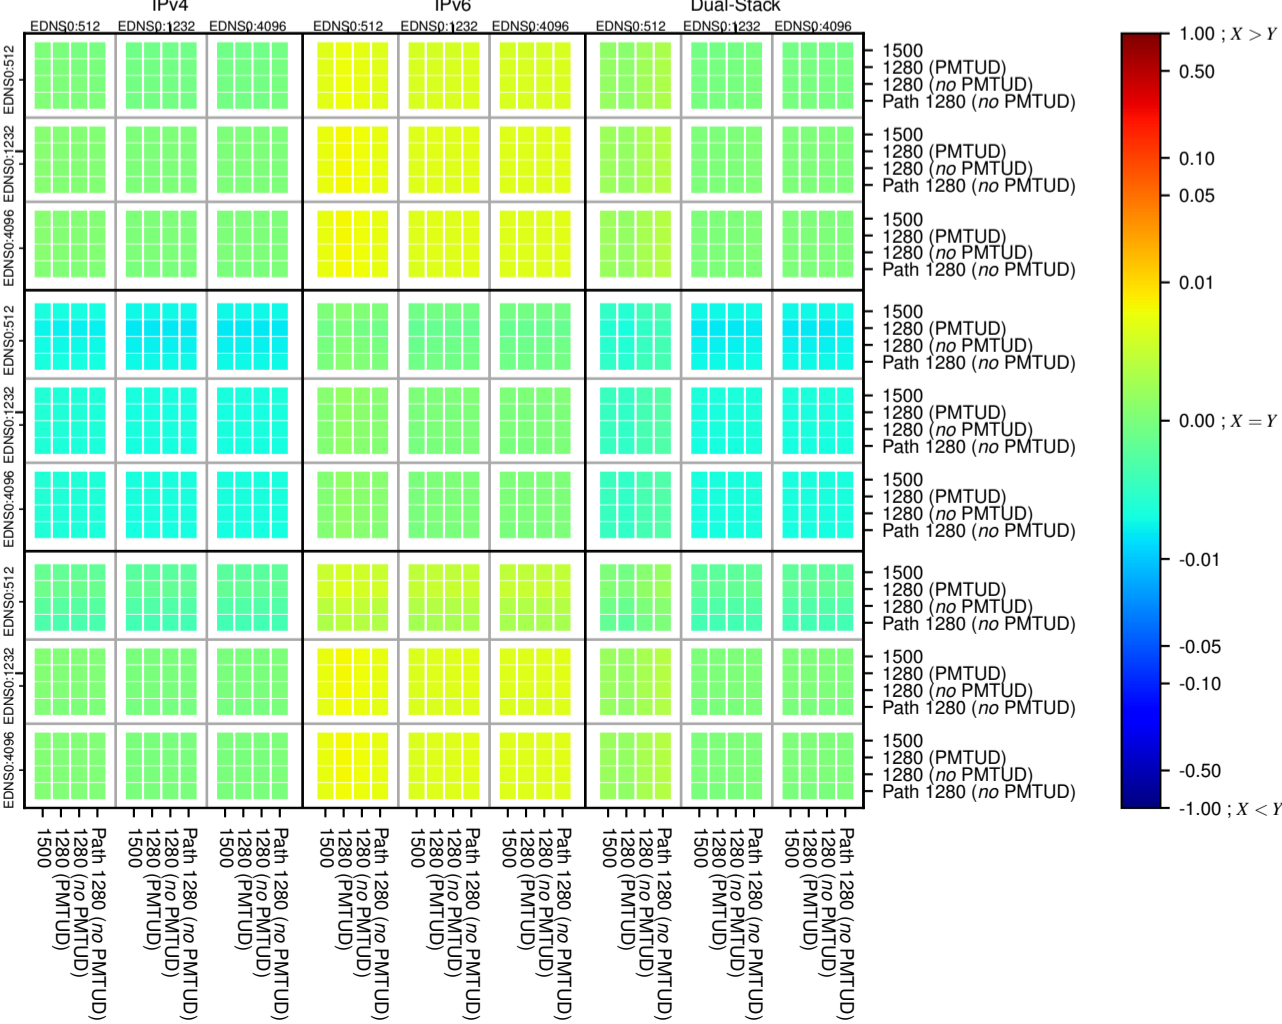

All Zones without DNSSEC for '.de'

$$f(V) = |(X_{TIMEOUT} | \% - SERVFAIL) - (Y_{TIMEOUT} | \% - SERVFAIL)|$$

All Zones with DNSSEC for '.de'

$$f(V) = |(X_{TIMEOUT} | \% - SERVFAIL) - (Y_{TIMEOUT} | \% - SERVFAIL)|$$

All Zones for '.de'

$$f(V) = |(X_{TIMEOUT} | \% - SERVFAIL) - (Y_{TIMEOUT} | \% - SERVFAIL)|$$