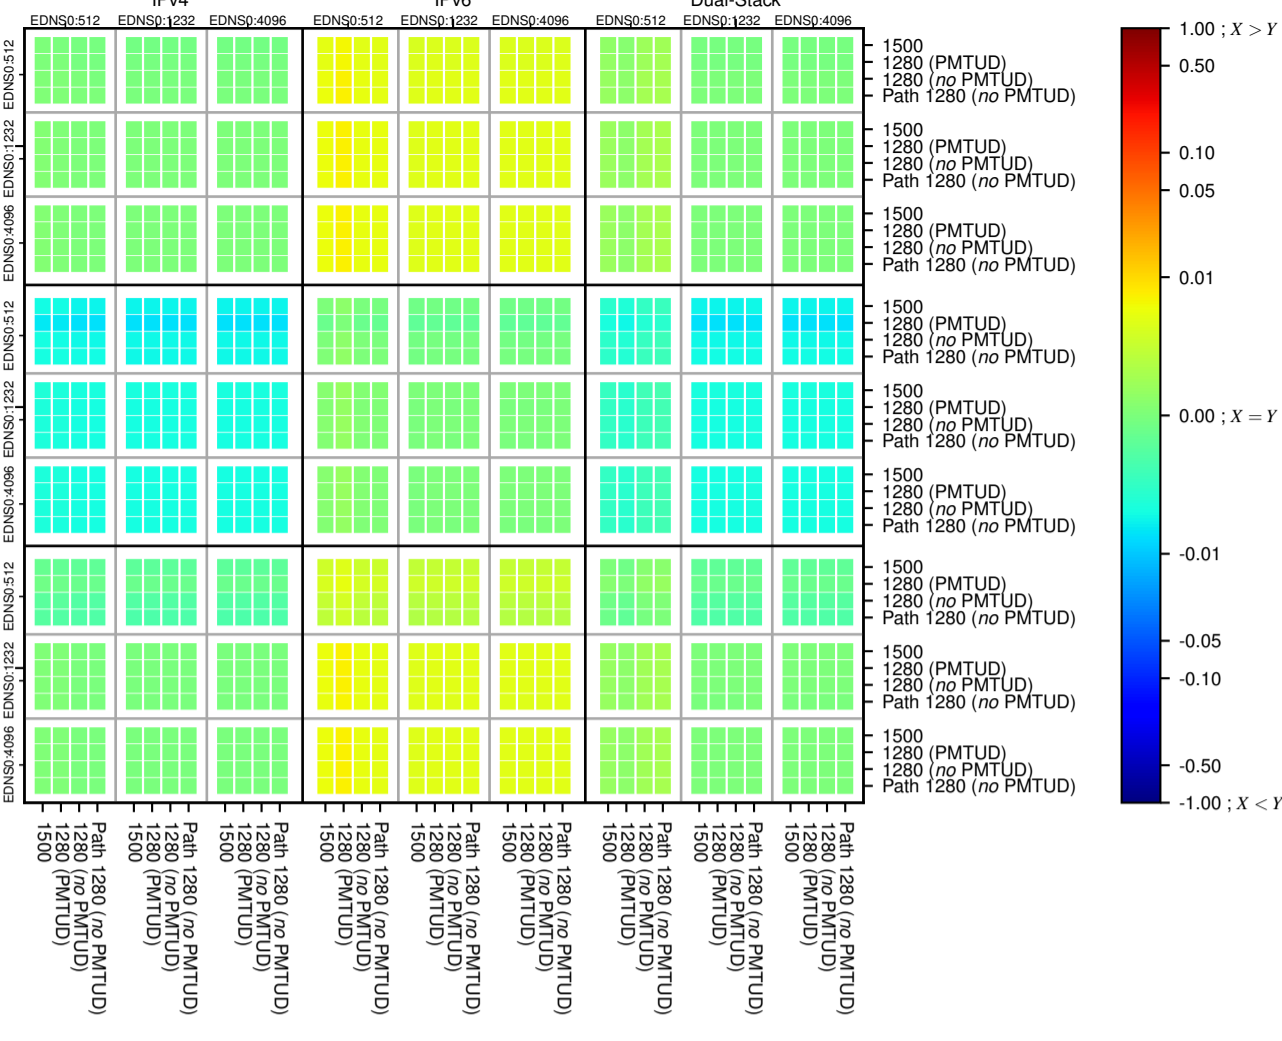

All Zones without DNSSEC for '.de'

$$f(V) = |(X_{TIMEOUT} | \% - SERVFAIL) - (Y_{TIMEOUT} | \% - SERVFAIL)|$$

All Zones with DNSSEC for '.de'

$$f(V) = |(X_{TIMEOUT} | \% - SERVFAIL) - (Y_{TIMEOUT} | \% - SERVFAIL)|$$

All Zones for '.de'

$$f(V) = |(X_{TIMEOUT} | \% - SERVFAIL) - (Y_{TIMEOUT} | \% - SERVFAIL)|$$