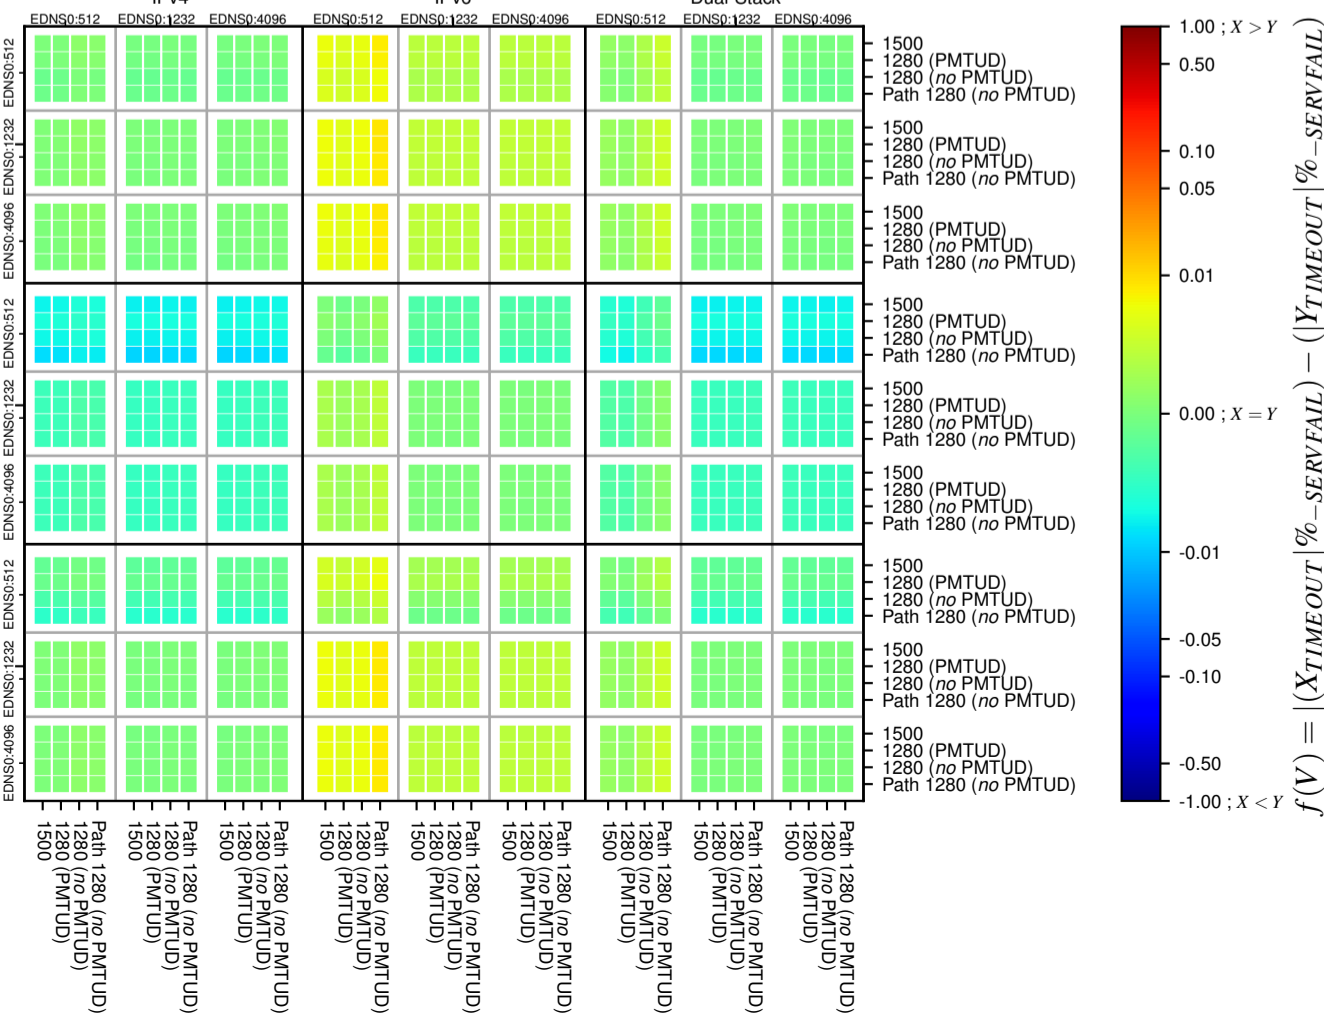

### All Zones without DNSSEC for '.fr'

### All Zones for '.fr'

$$f(V) = |X_{TIMEOUT} \% - SERVFAIL} - (Y_{TIMEOUT} \% - SERVFAIL)}$$

$$f(V) = |X_{TIMEOUT} \% - SERVFAIL} - (Y_{TIMEOUT} \% - SERVFAIL)}$$

$$f(V) = |X_{TIMEOUT} \% - SERVFAIL} - (Y_{TIMEOUT} \% - SERVFAIL)}$$