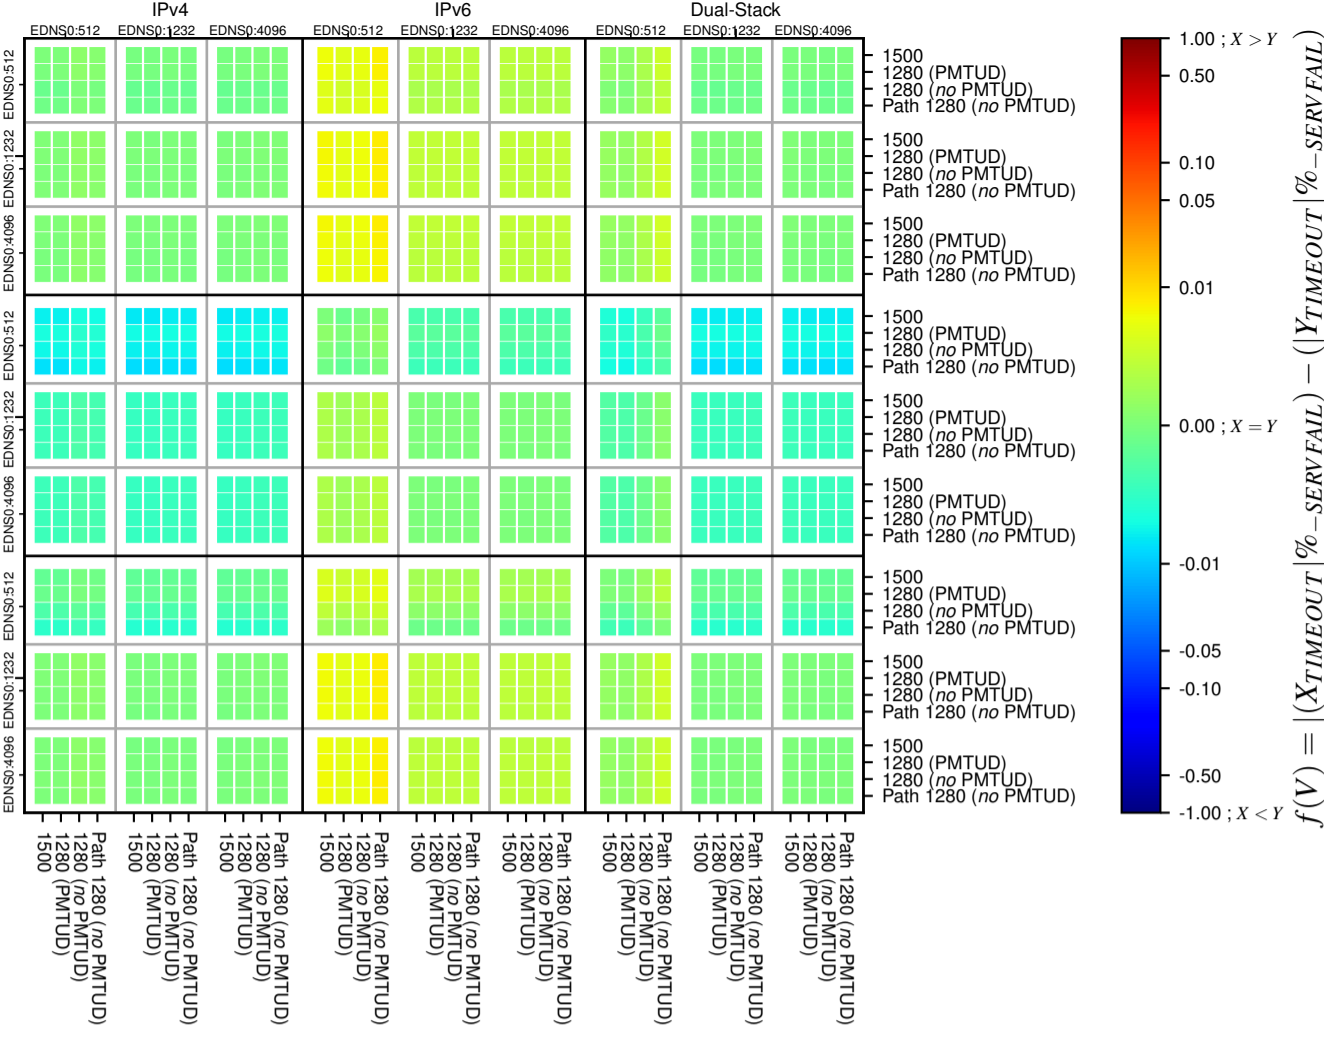

All Zones without DNSSEC for '.fr'