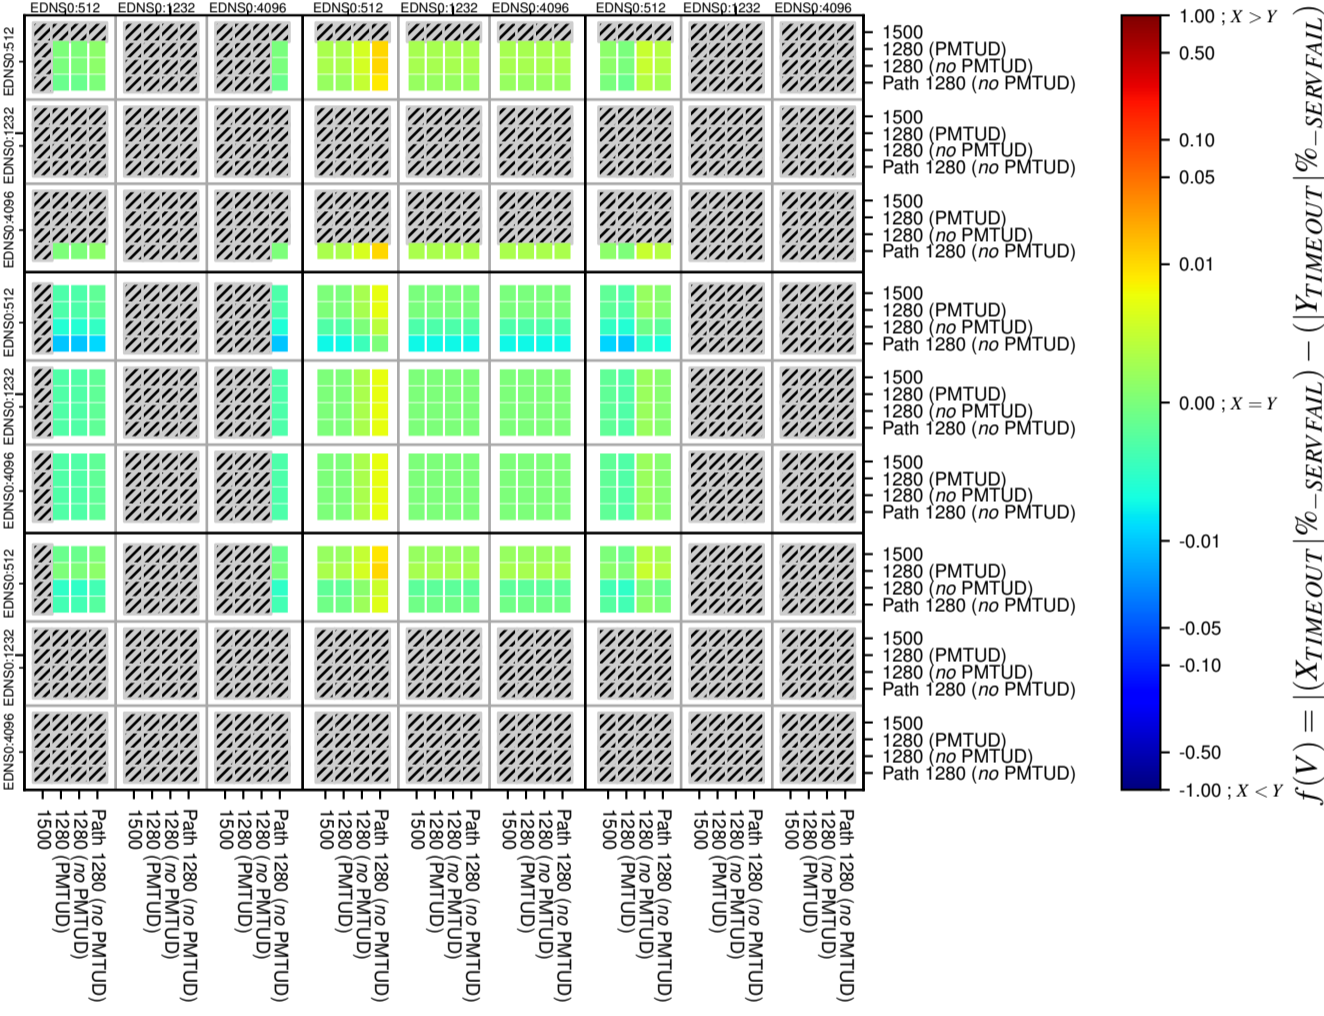

### All Zones for '.fr'

$$f(V) = |X_{TIMEOUT} \% - SERVFAIL} - (Y_{TIMEOUT} \% - SERVFAIL)}$$

$$f(V) = |X_{TIMEOUT} \% - SERVFAIL} - (Y_{TIMEOUT} \% - SERVFAIL)}$$

$$f(V) = |X_{TIMEOUT} \% - SERVFAIL} - (Y_{TIMEOUT} \% - SERVFAIL)}$$